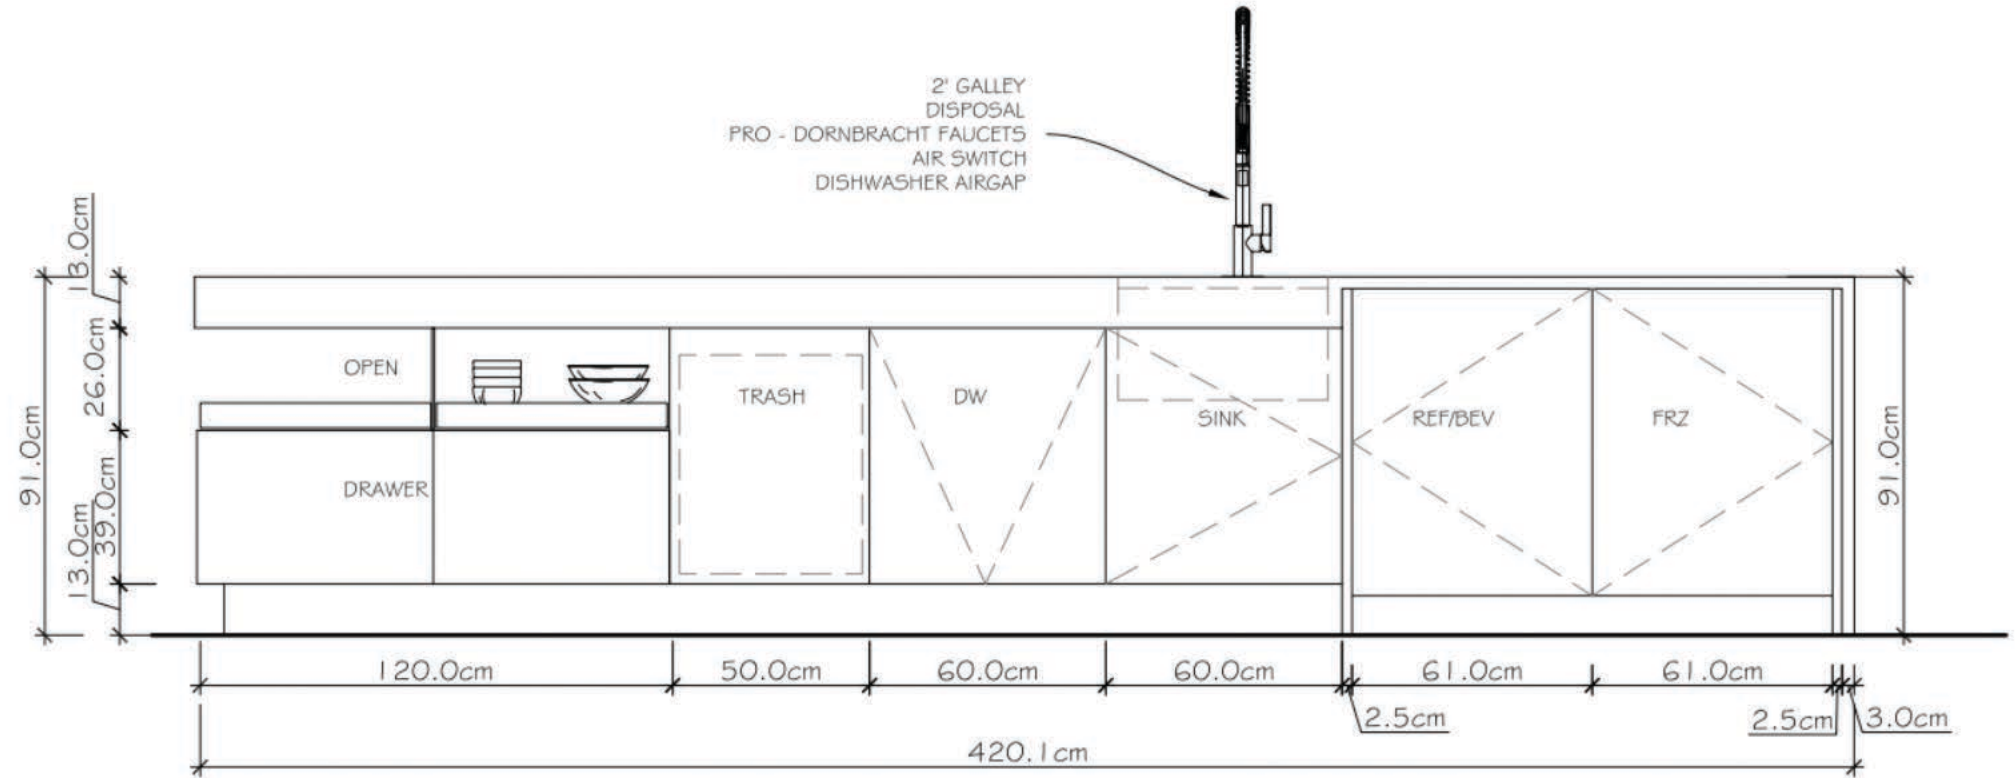

KITCHEN
306

2
11

TALL WALL (POLAR WHITE GLASS)

SCALE: 1/2" = 1'-0"

4
11

COOKING ELEVATION (POLAR WHITE GLASS)

SCALE: 1/2"=1'-0"

8
 11

BUFFET ISLAND SINK SIDE (POLAR WHITE GLASS)

SCALE: 1/2"=1'-0"

7
11

BUFFET ISLAND STORAGE (POLAR WHITE GLASS)

SCALE: 1/2"=1'-0"

6
11

SEATING @ SINK (POLAR WHITE GLASS)

SCALE: 1/2"=1'-0"

3
11

KITCHEN VIEW@DINING

SCALE: 1/2"=1'-0"