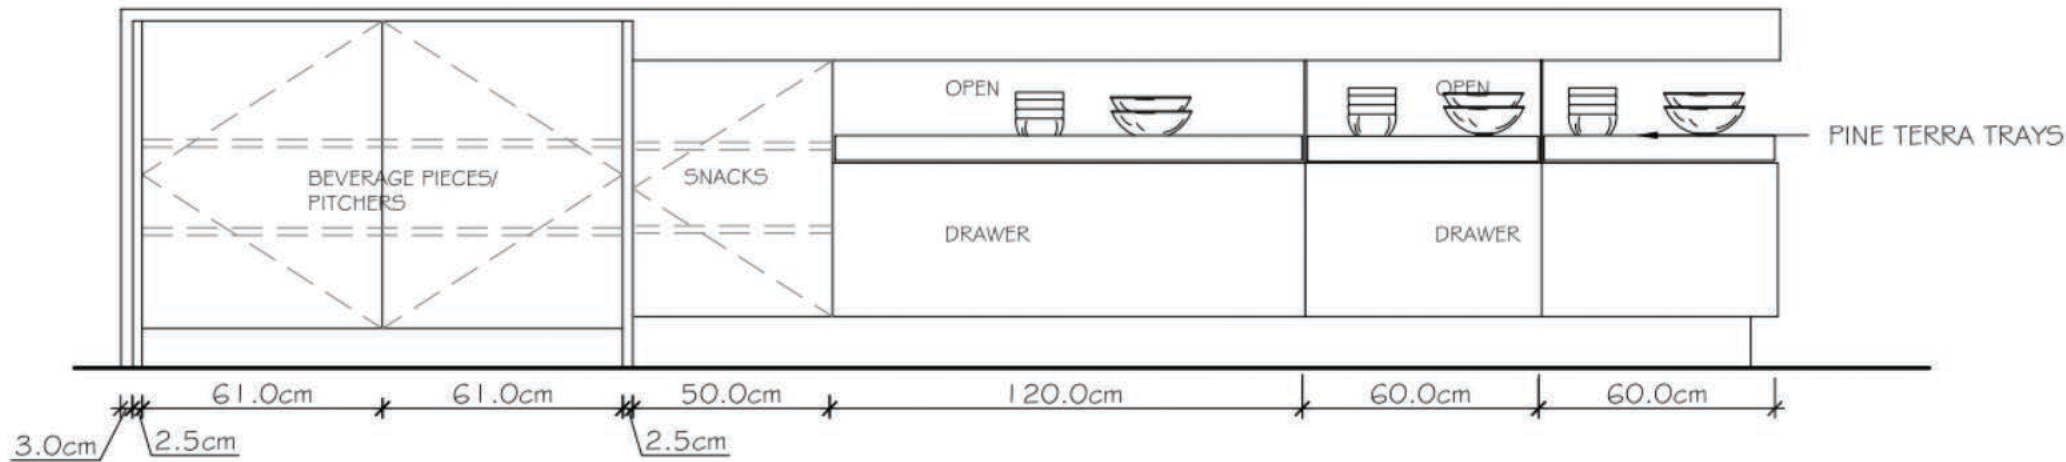

KITCHEN
306

2
11

TALL WALL (POLAR WHITE GLASS)

SCALE: 1/2" = 1'-0"

4
11

COOKING ELEVATION (POLAR WHITE GLASS)

SCALE: 1/2"=1'-0"

8
 11

BUFFET ISLAND SINK SIDE (POLAR WHITE GLASS)

SCALE: 1/2"=1'-0"

7
11

BUFFET ISLAND STORAGE (POLAR WHITE GLASS)

SCALE: 1/2"=1'-0"

6
11

SEATING @ SINK (POLAR WHITE GLASS)

SCALE: 1/2"=1'-0"

3
11

KITCHEN VIEW@DINING

SCALE: 1/2"=1'-0"