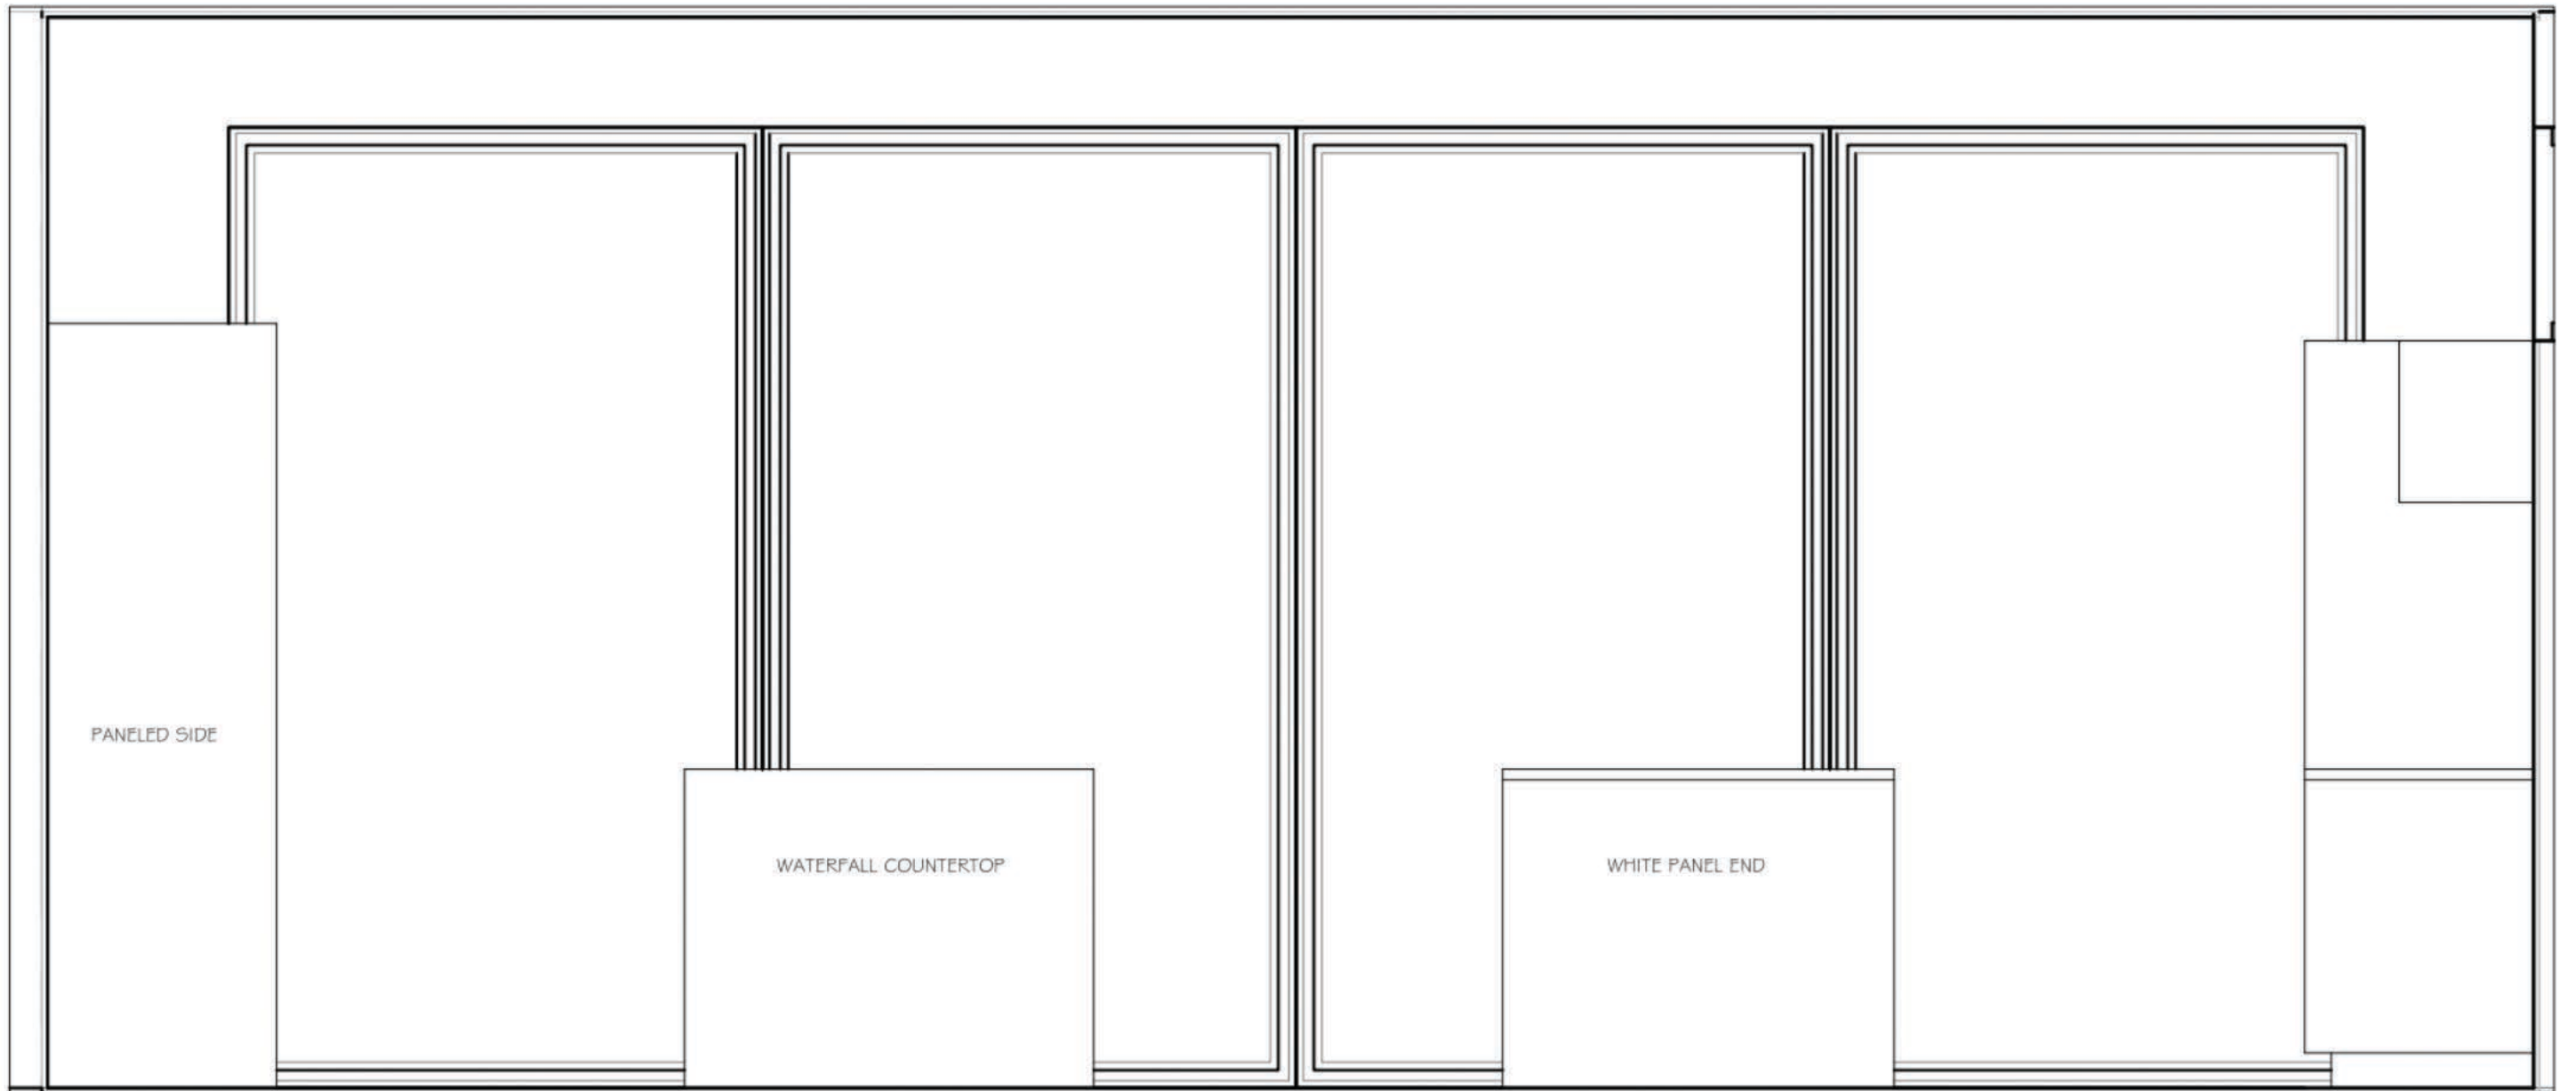

KITCHEN
306

2
11

TALL WALL (POLAR WHITE GLASS)

SCALE: 1/2" = 1'-0"

4
11

COOKING ELEVATION (POLAR WHITE GLASS)

SCALE: 1/2"=1'-0"

8
 11

BUFFET ISLAND SINK SIDE (POLAR WHITE GLASS)

SCALE: 1/2"=1'-0"

7
11

BUFFET ISLAND STORAGE (POLAR WHITE GLASS)

SCALE: 1/2"=1'-0"

6
11

SEATING @ SINK (POLAR WHITE GLASS)

SCALE: 1/2"=1'-0"

3
11

KITCHEN VIEW@DINING

SCALE: 1/2"=1'-0"