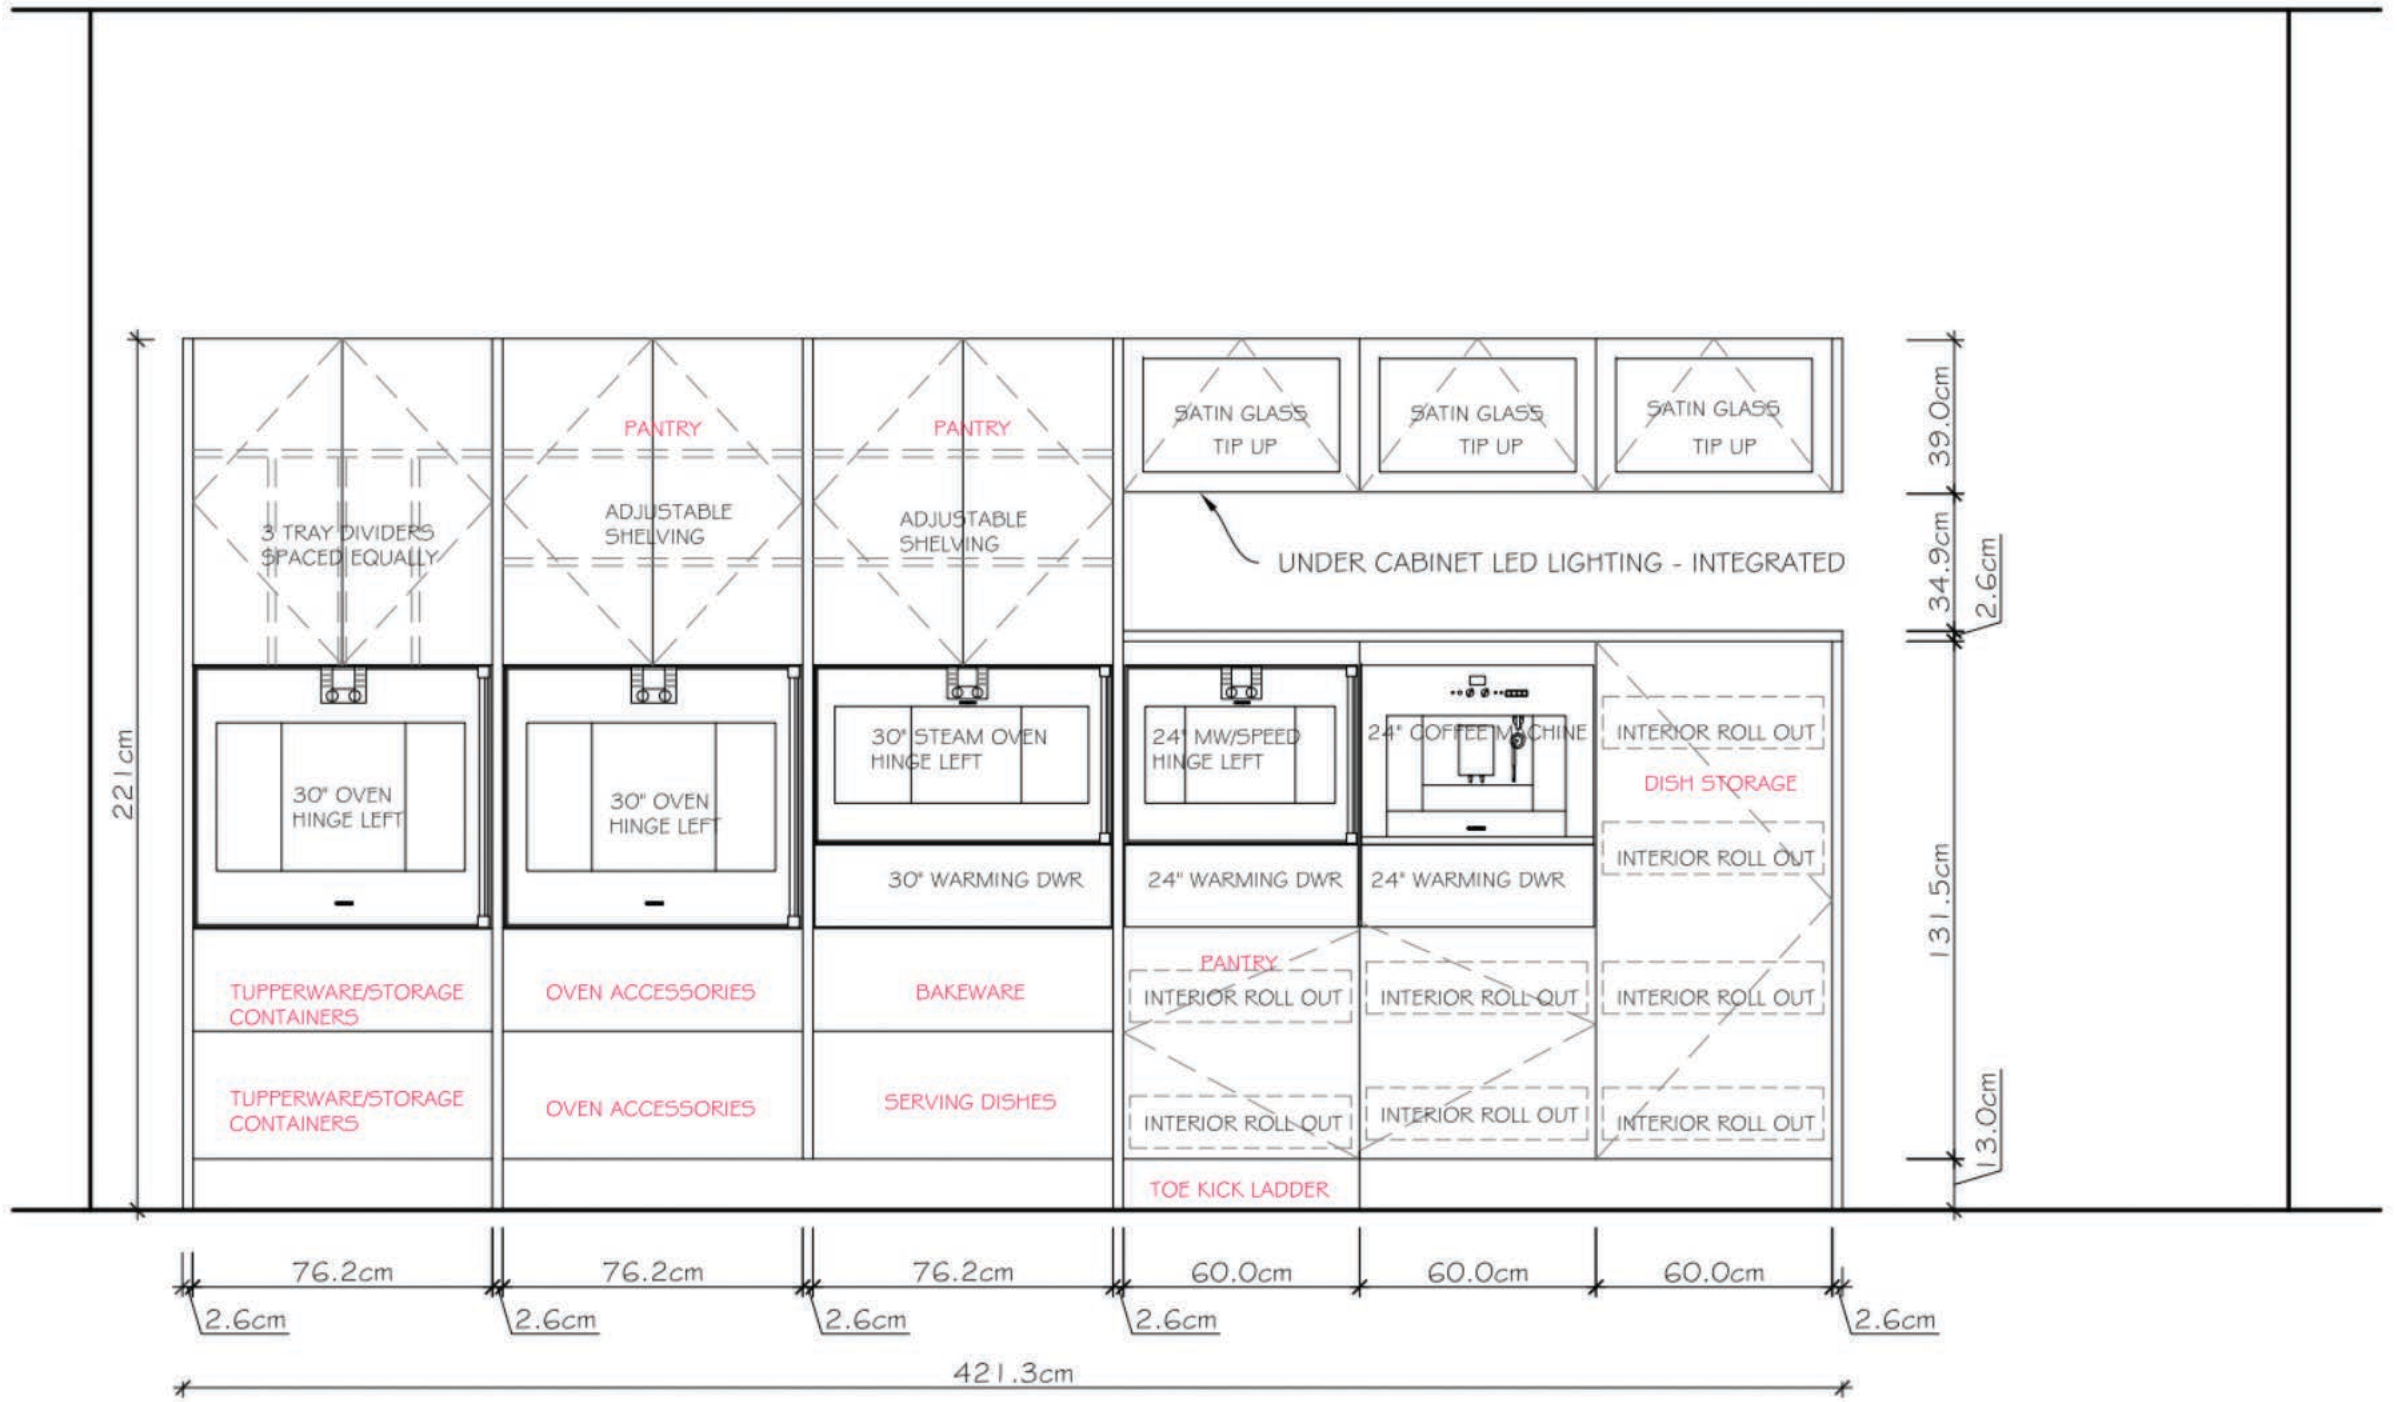

KITCHEN
306

2
11

TALL WALL (POLAR WHITE GLASS)

SCALE: 1/2" = 1'-0"

4
11

COOKING ELEVATION (POLAR WHITE GLASS)

SCALE: 1/2"=1'-0"

8
 11

BUFFET ISLAND SINK SIDE (POLAR WHITE GLASS)

SCALE: 1/2"=1'-0"

7
11

BUFFET ISLAND STORAGE (POLAR WHITE GLASS)

SCALE: 1/2"=1'-0"

6
11

SEATING @ SINK (POLAR WHITE GLASS)

SCALE: 1/2"=1'-0"

3
11

KITCHEN VIEW@DINING

SCALE: 1/2"=1'-0"