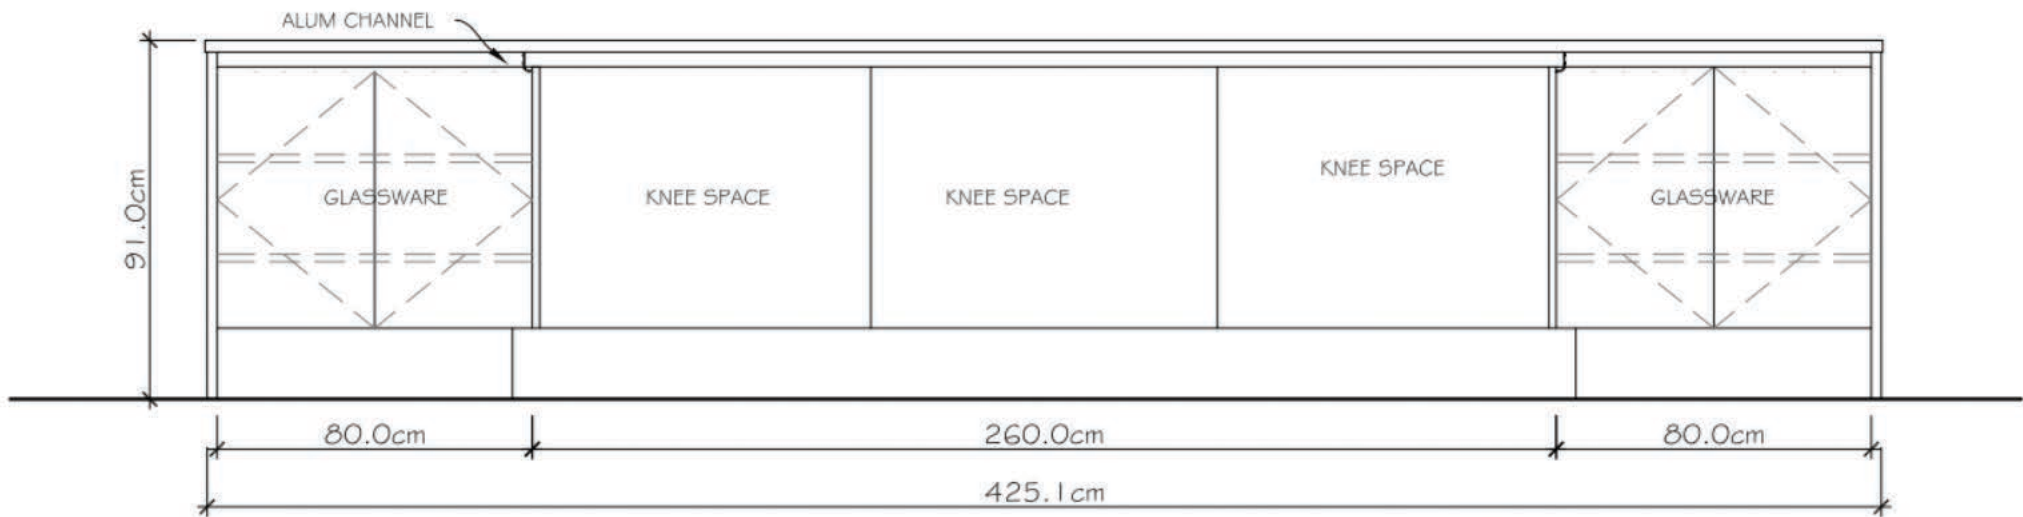

KITCHEN
306

2
11

TALL WALL (POLAR WHITE GLASS)

SCALE: 1/2" = 1'-0"

4
11

COOKING ELEVATION (POLAR WHITE GLASS)

SCALE: 1/2"=1'-0"

8
 11

BUFFET ISLAND SINK SIDE (POLAR WHITE GLASS)

SCALE: 1/2"=1'-0"

7
11

BUFFET ISLAND STORAGE (POLAR WHITE GLASS)

SCALE: 1/2"=1'-0"

6
11

SEATING @ SINK (POLAR WHITE GLASS)

SCALE: 1/2"=1'-0"

3
11

KITCHEN VIEW@DINING

SCALE: 1/2"=1'-0"