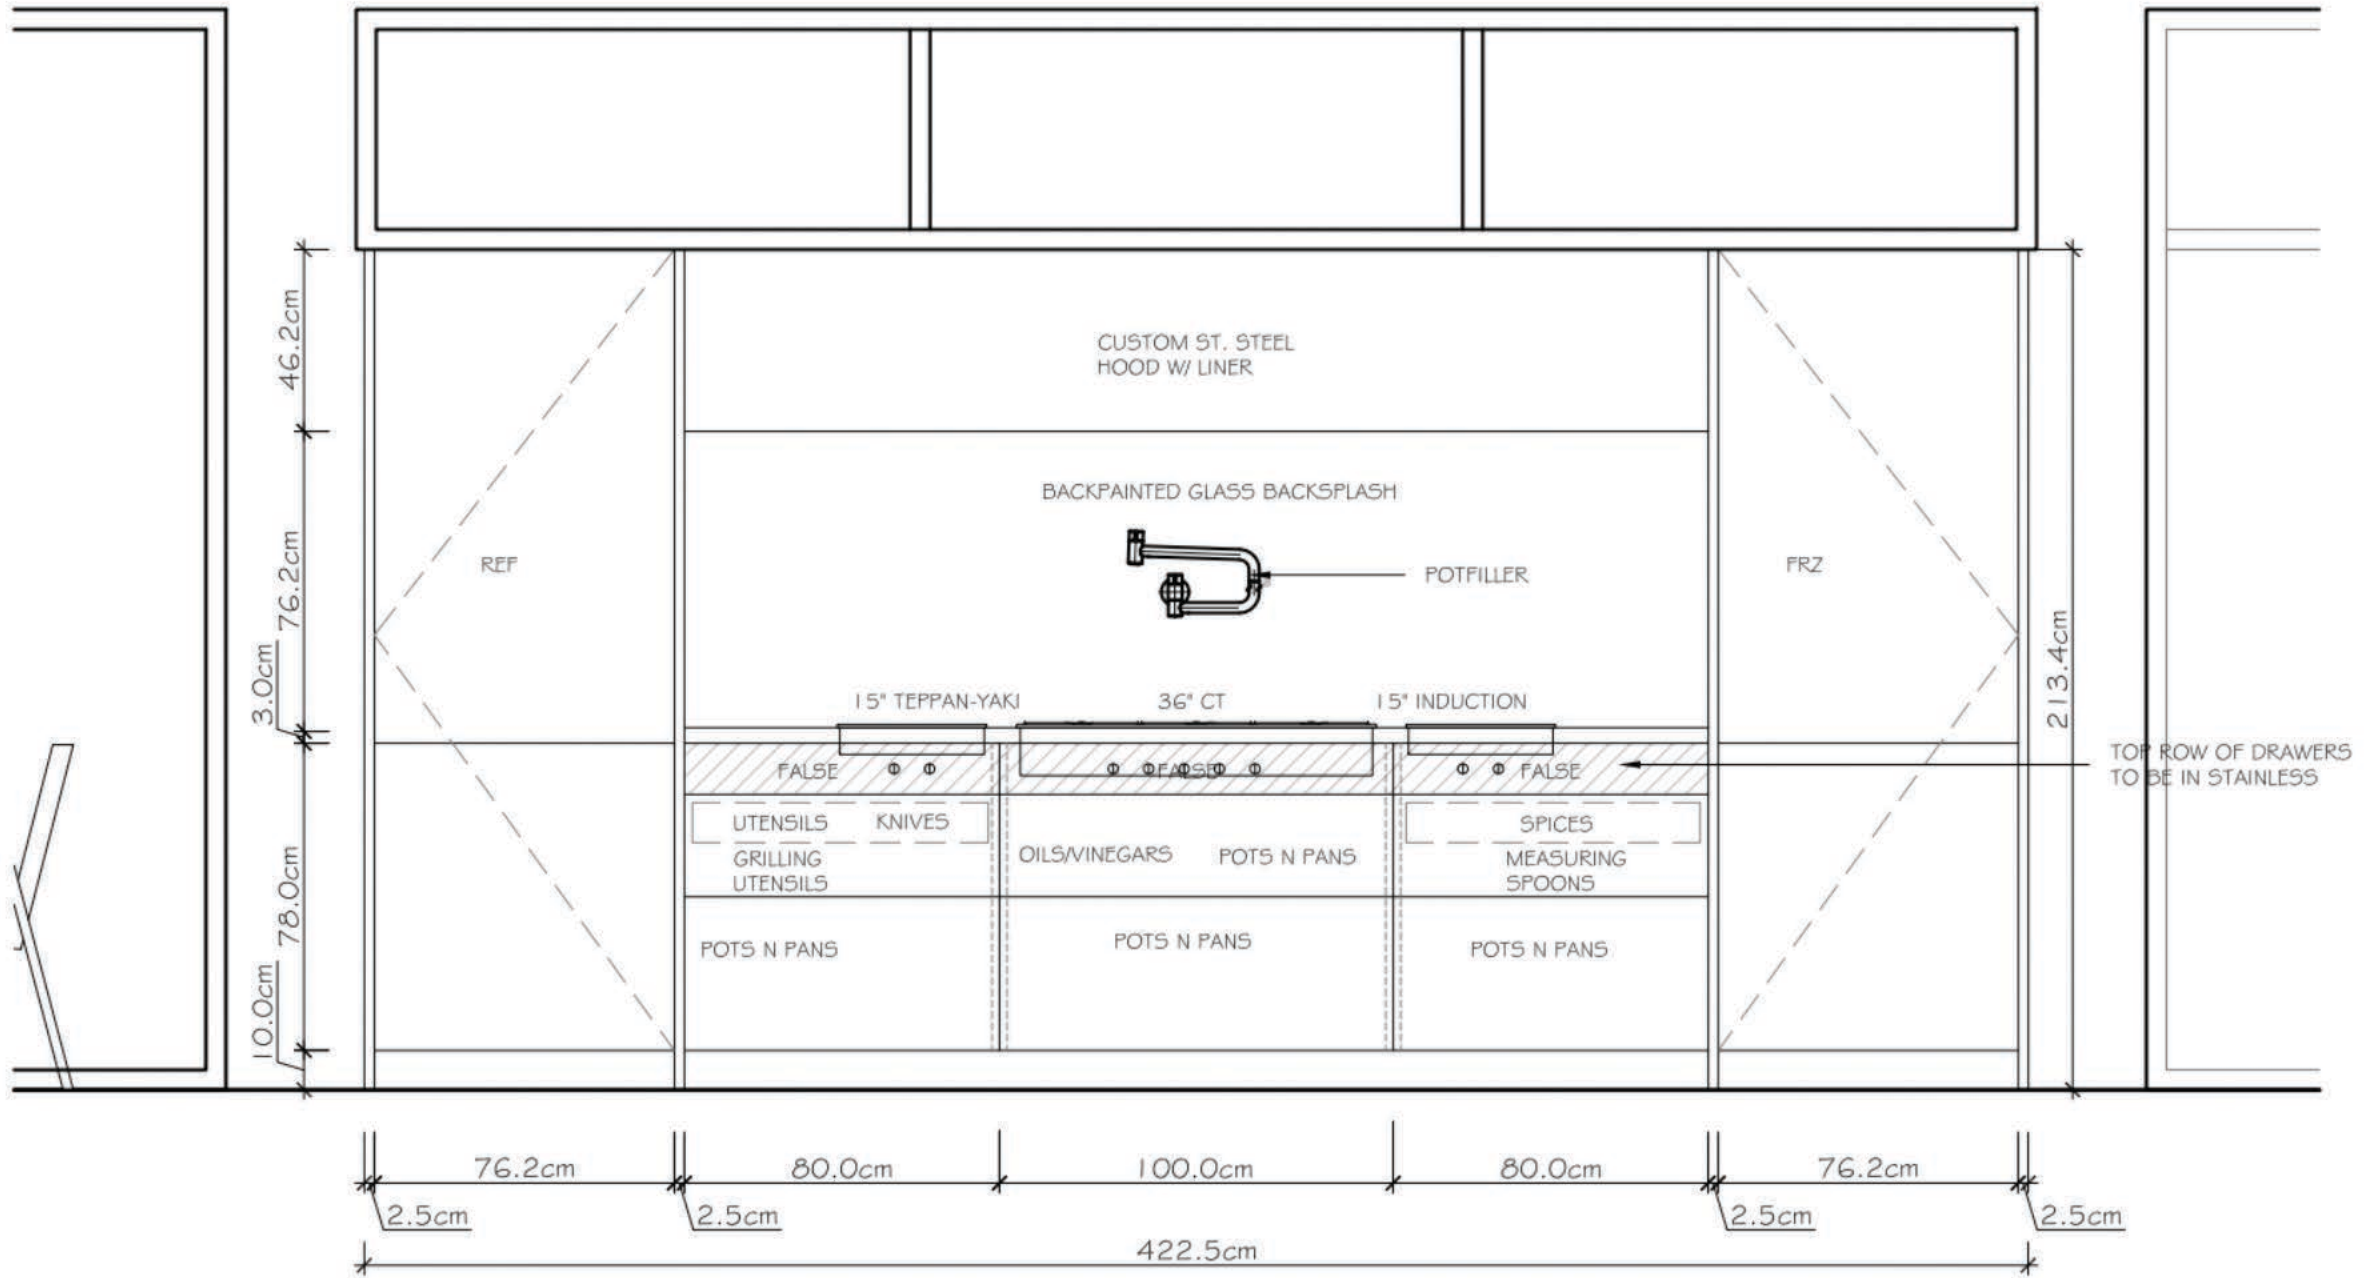

KITCHEN
306

2
11

TALL WALL (POLAR WHITE GLASS)

SCALE: 1/2" = 1'-0"

4
11

COOKING ELEVATION (POLAR WHITE GLASS)

SCALE: 1/2"=1'-0"

8
 11

BUFFET ISLAND SINK SIDE (POLAR WHITE GLASS)

SCALE: 1/2"=1'-0"

7
11

BUFFET ISLAND STORAGE (POLAR WHITE GLASS)

SCALE: 1/2"=1'-0"

6
11

SEATING @ SINK (POLAR WHITE GLASS)

SCALE: 1/2"=1'-0"

3
11

KITCHEN VIEW@DINING

SCALE: 1/2"=1'-0"