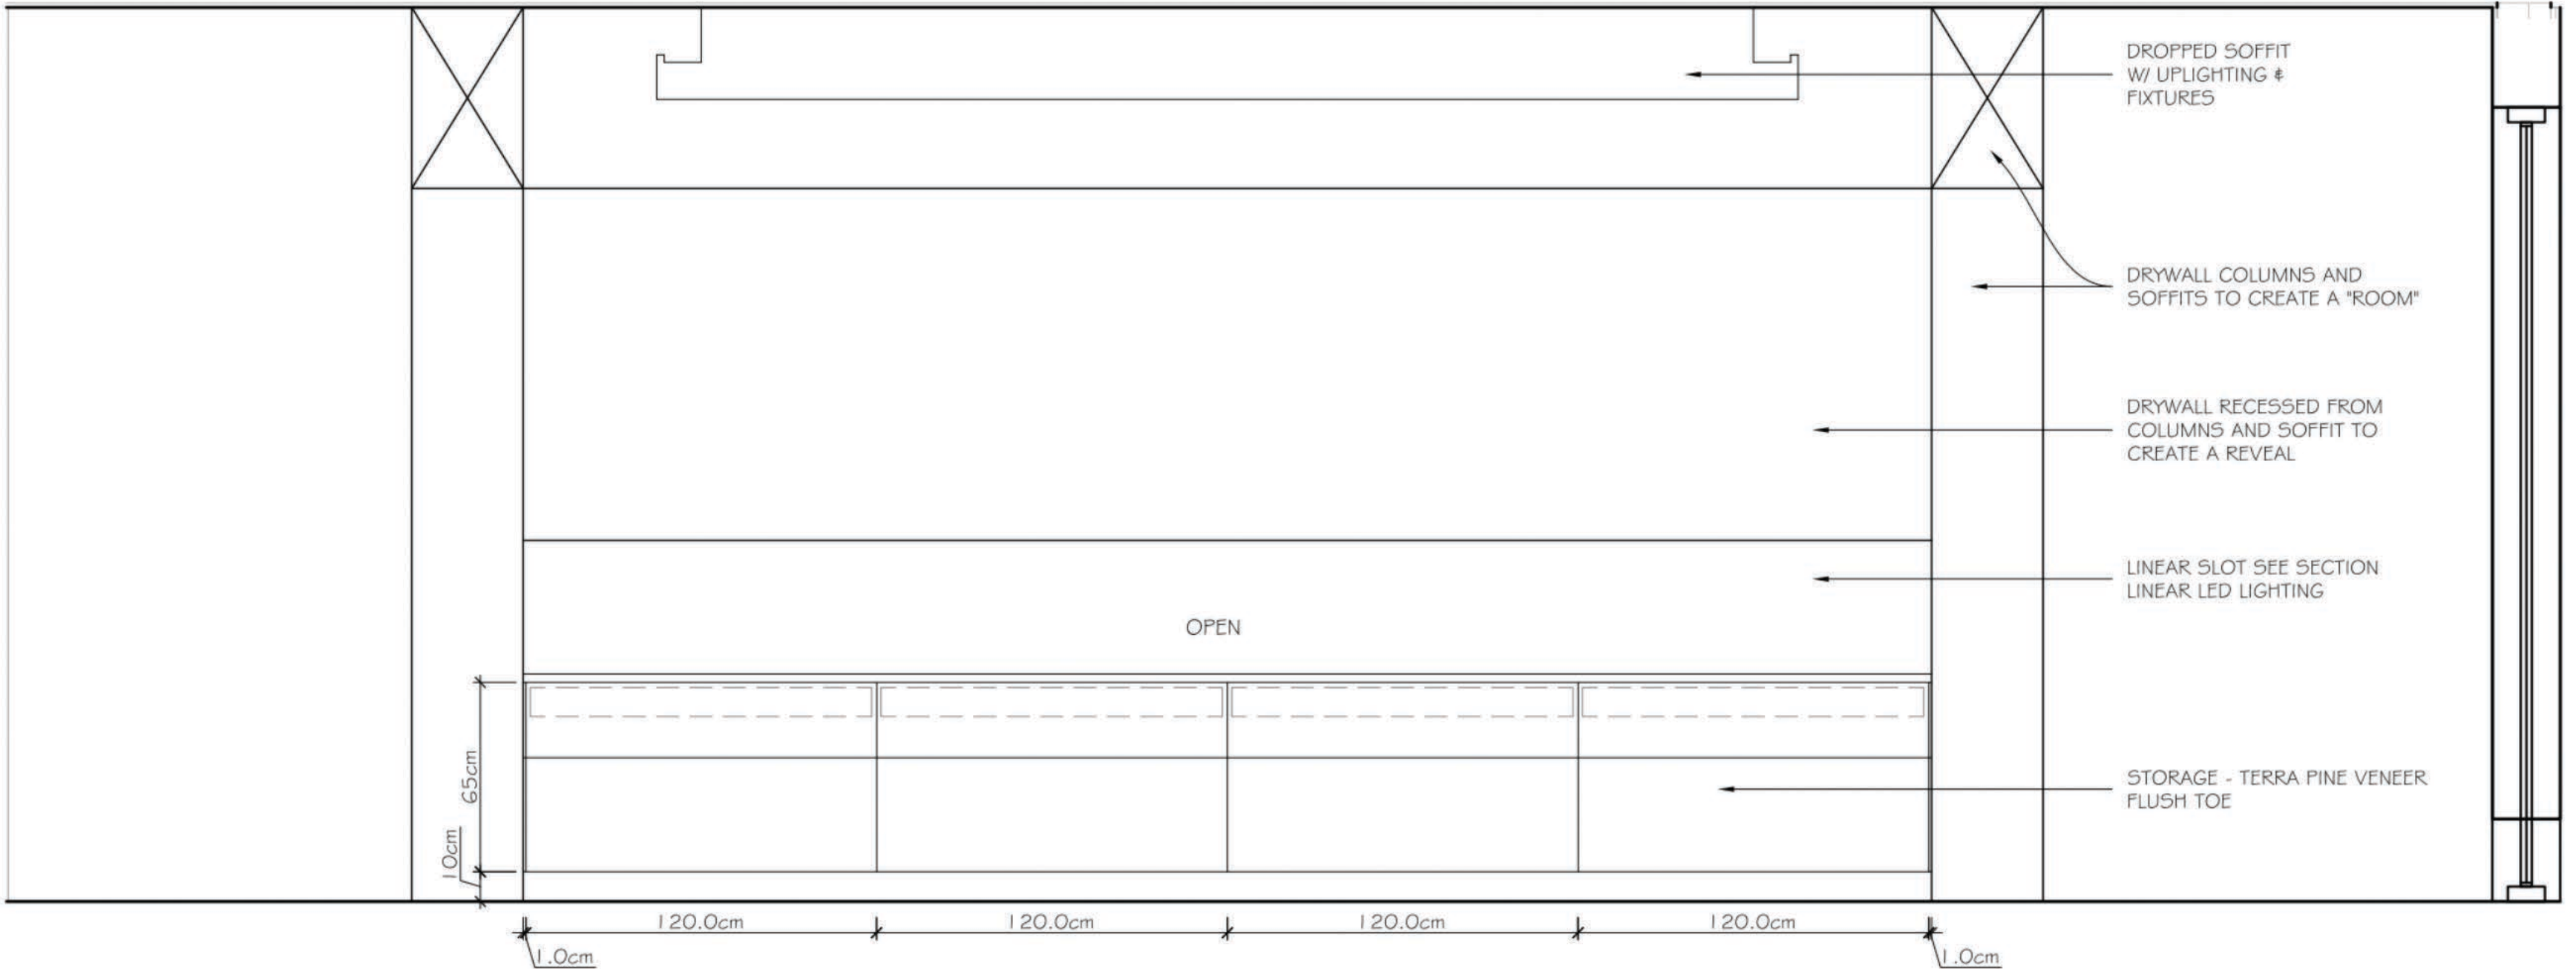

1
10

ELEVATION@DINING ROOM

SCALE: 1/2"=1'-0"

2
10

ELEVATION@DINING ROOM (PINE TERRA)

SCALE: 1/2"=1'-0"