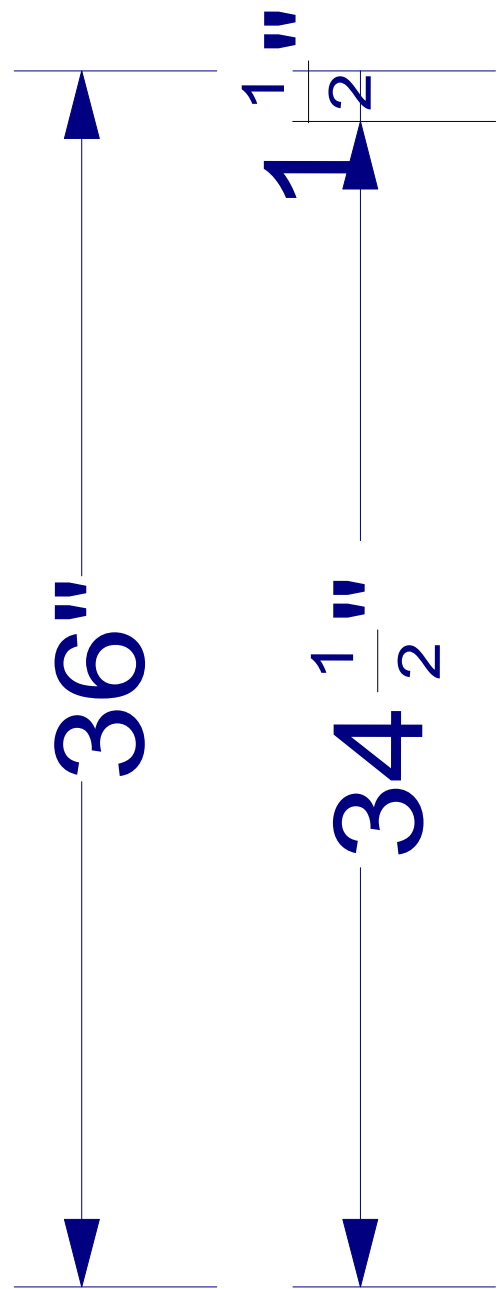

S10427

OVERALL HEIGHT - 97 1/4"
 FULL HEIGHT -
 UPPER HEIGHT - 55"
 UPPER DEPTH - 14"

P/O 4 1/2

B 18

B 26 1/2
MICRO 22

P/W 1 1/2 P/W 1