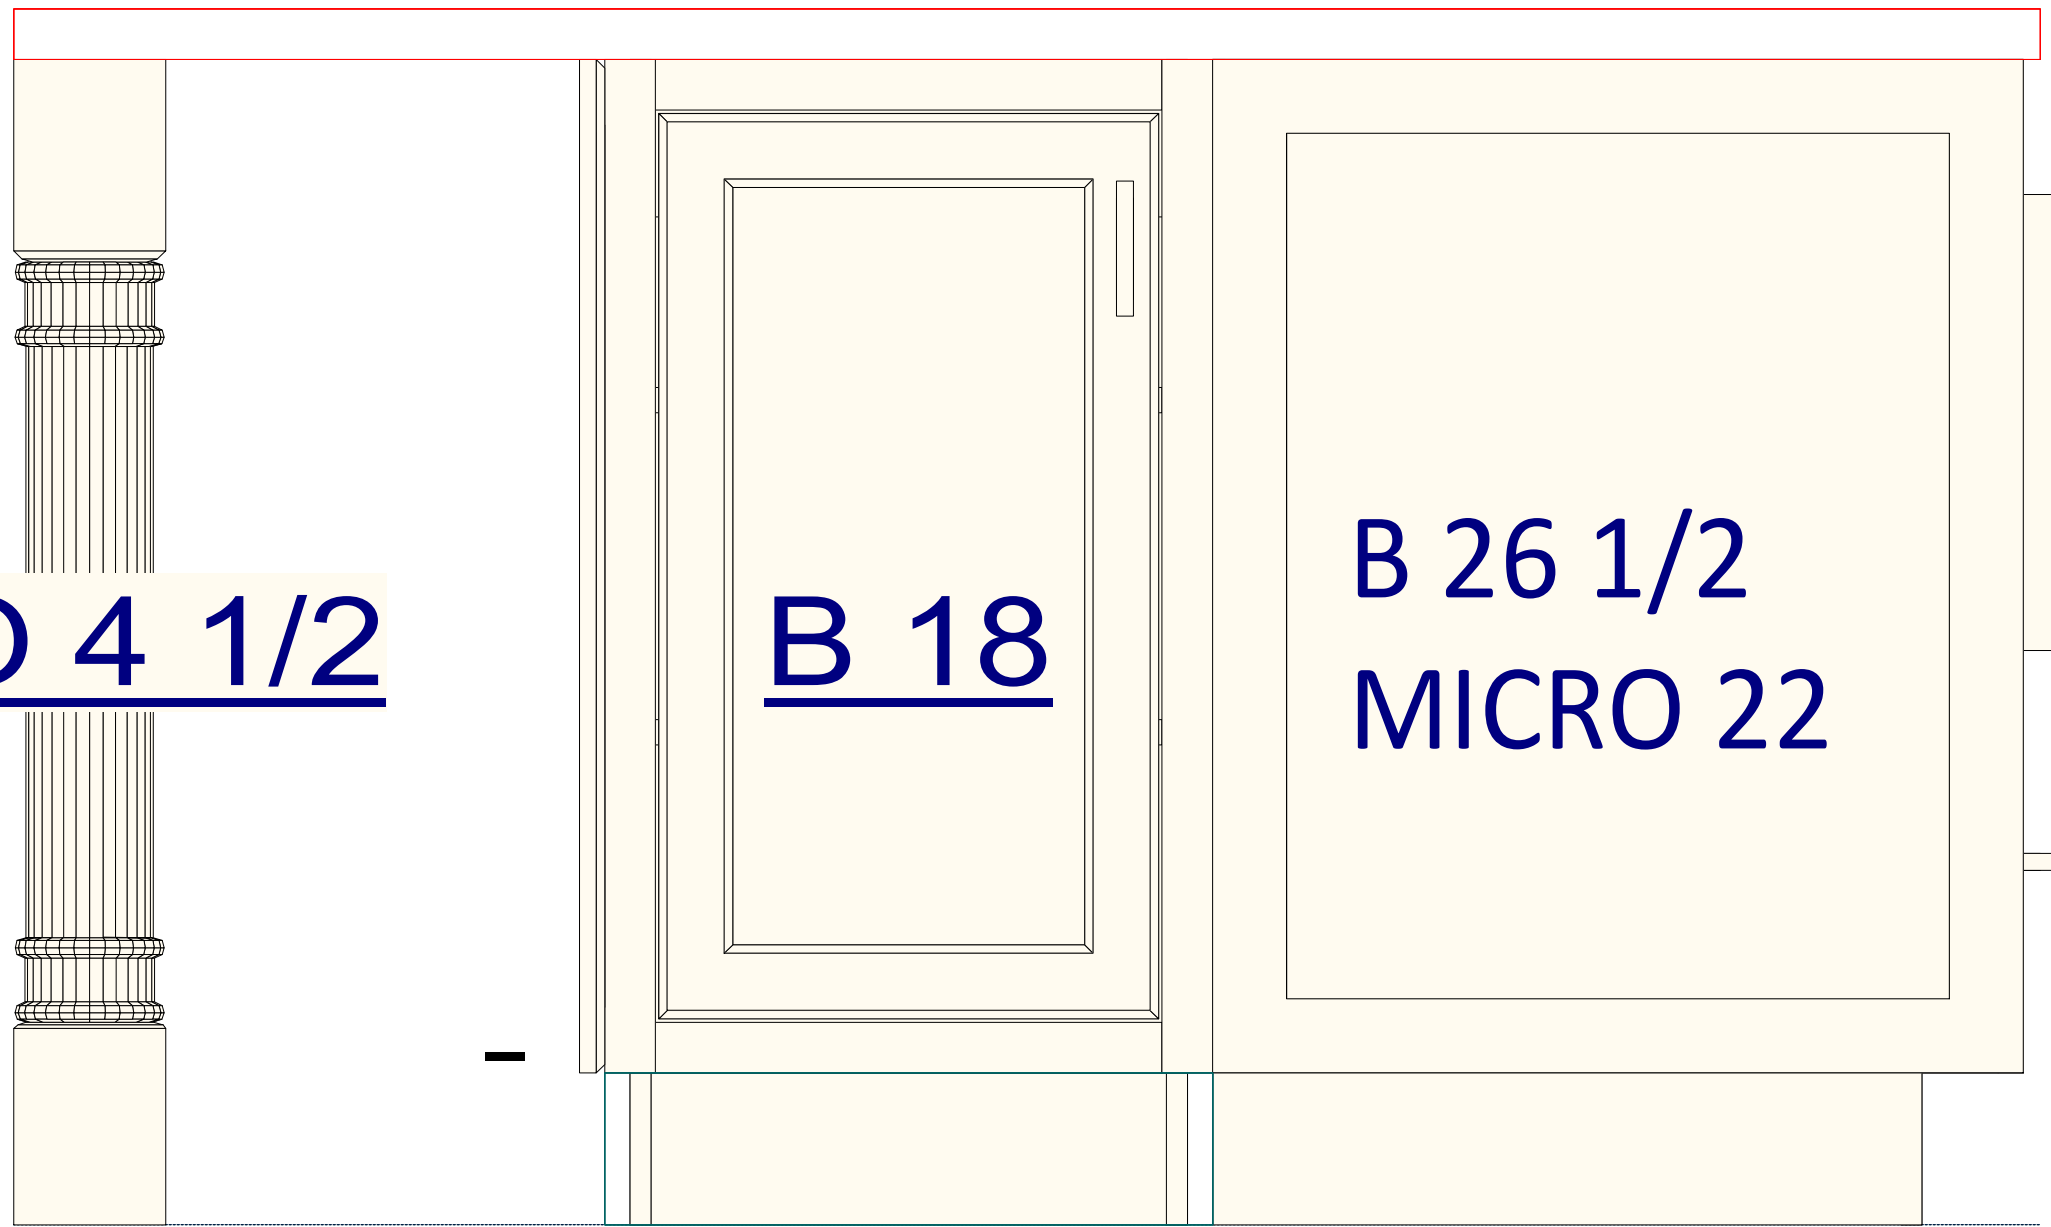

S10427

OVERALL HEIGHT - 97 1/4"
 FULL HEIGHT -
 UPPER HEIGHT - 55"
 UPPER DEPTH - 14"

P/O 4 1/2

B 18

B 26 1/2
MICRO 22

P/W 1 1/2 P/W 1