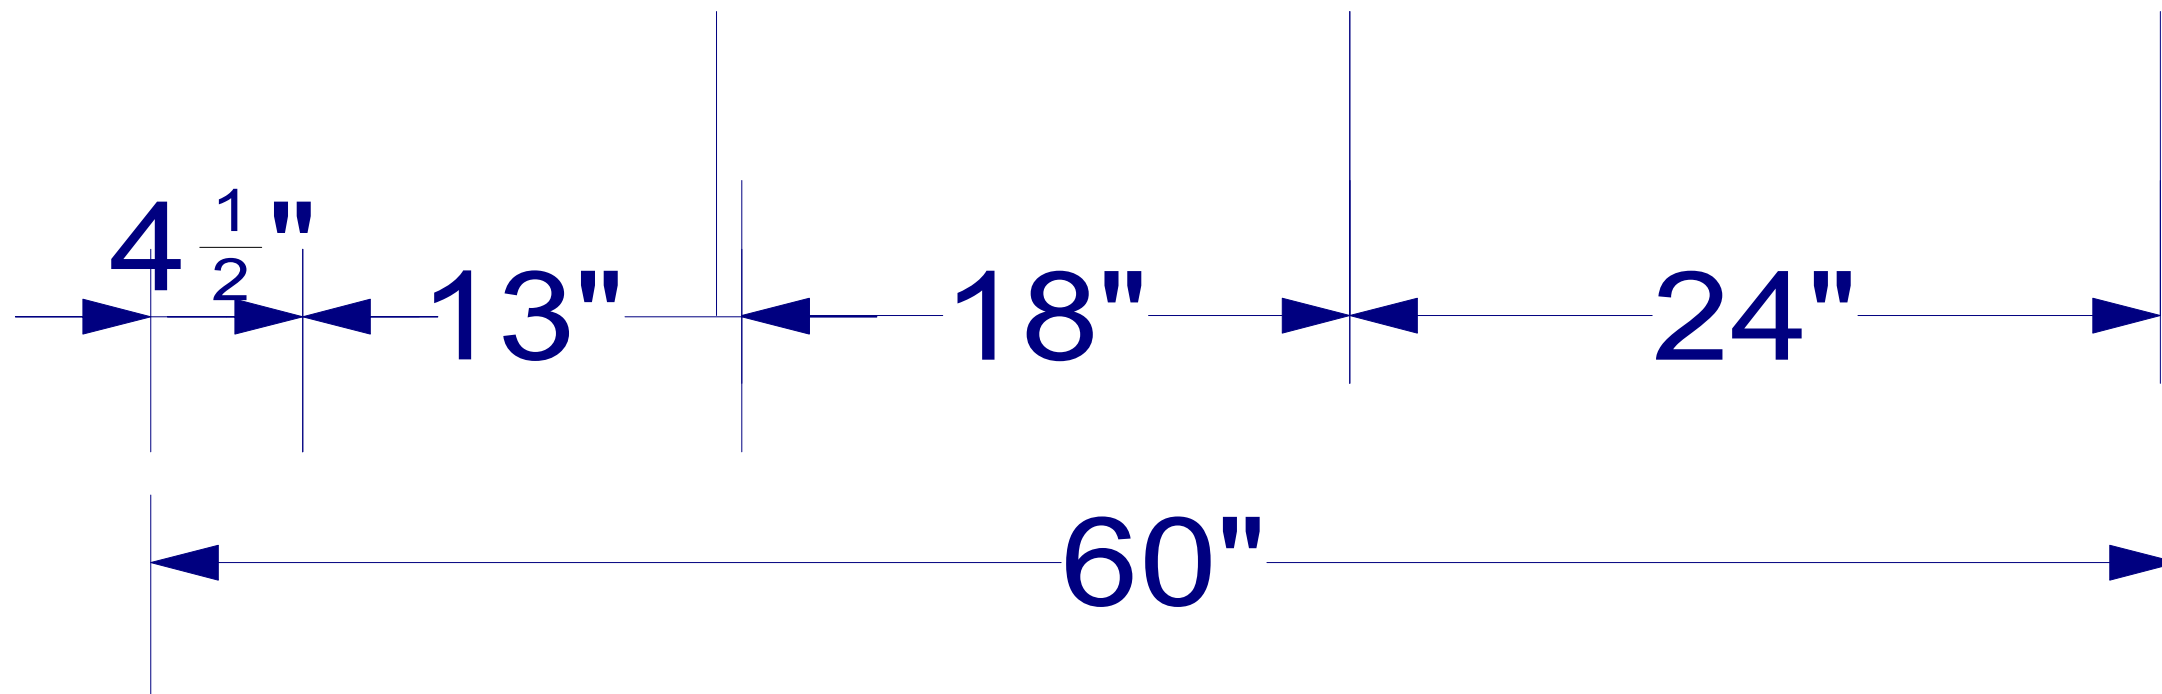

S10427

OVERALL HEIGHT - 97 1/4"
 FULL HEIGHT -
 UPPER HEIGHT - 55"
 UPPER DEPTH - 14"

P/O 4 1/2

B 18

B 26 1/2
MICRO 22

P/W 1 1/2 P/W 1