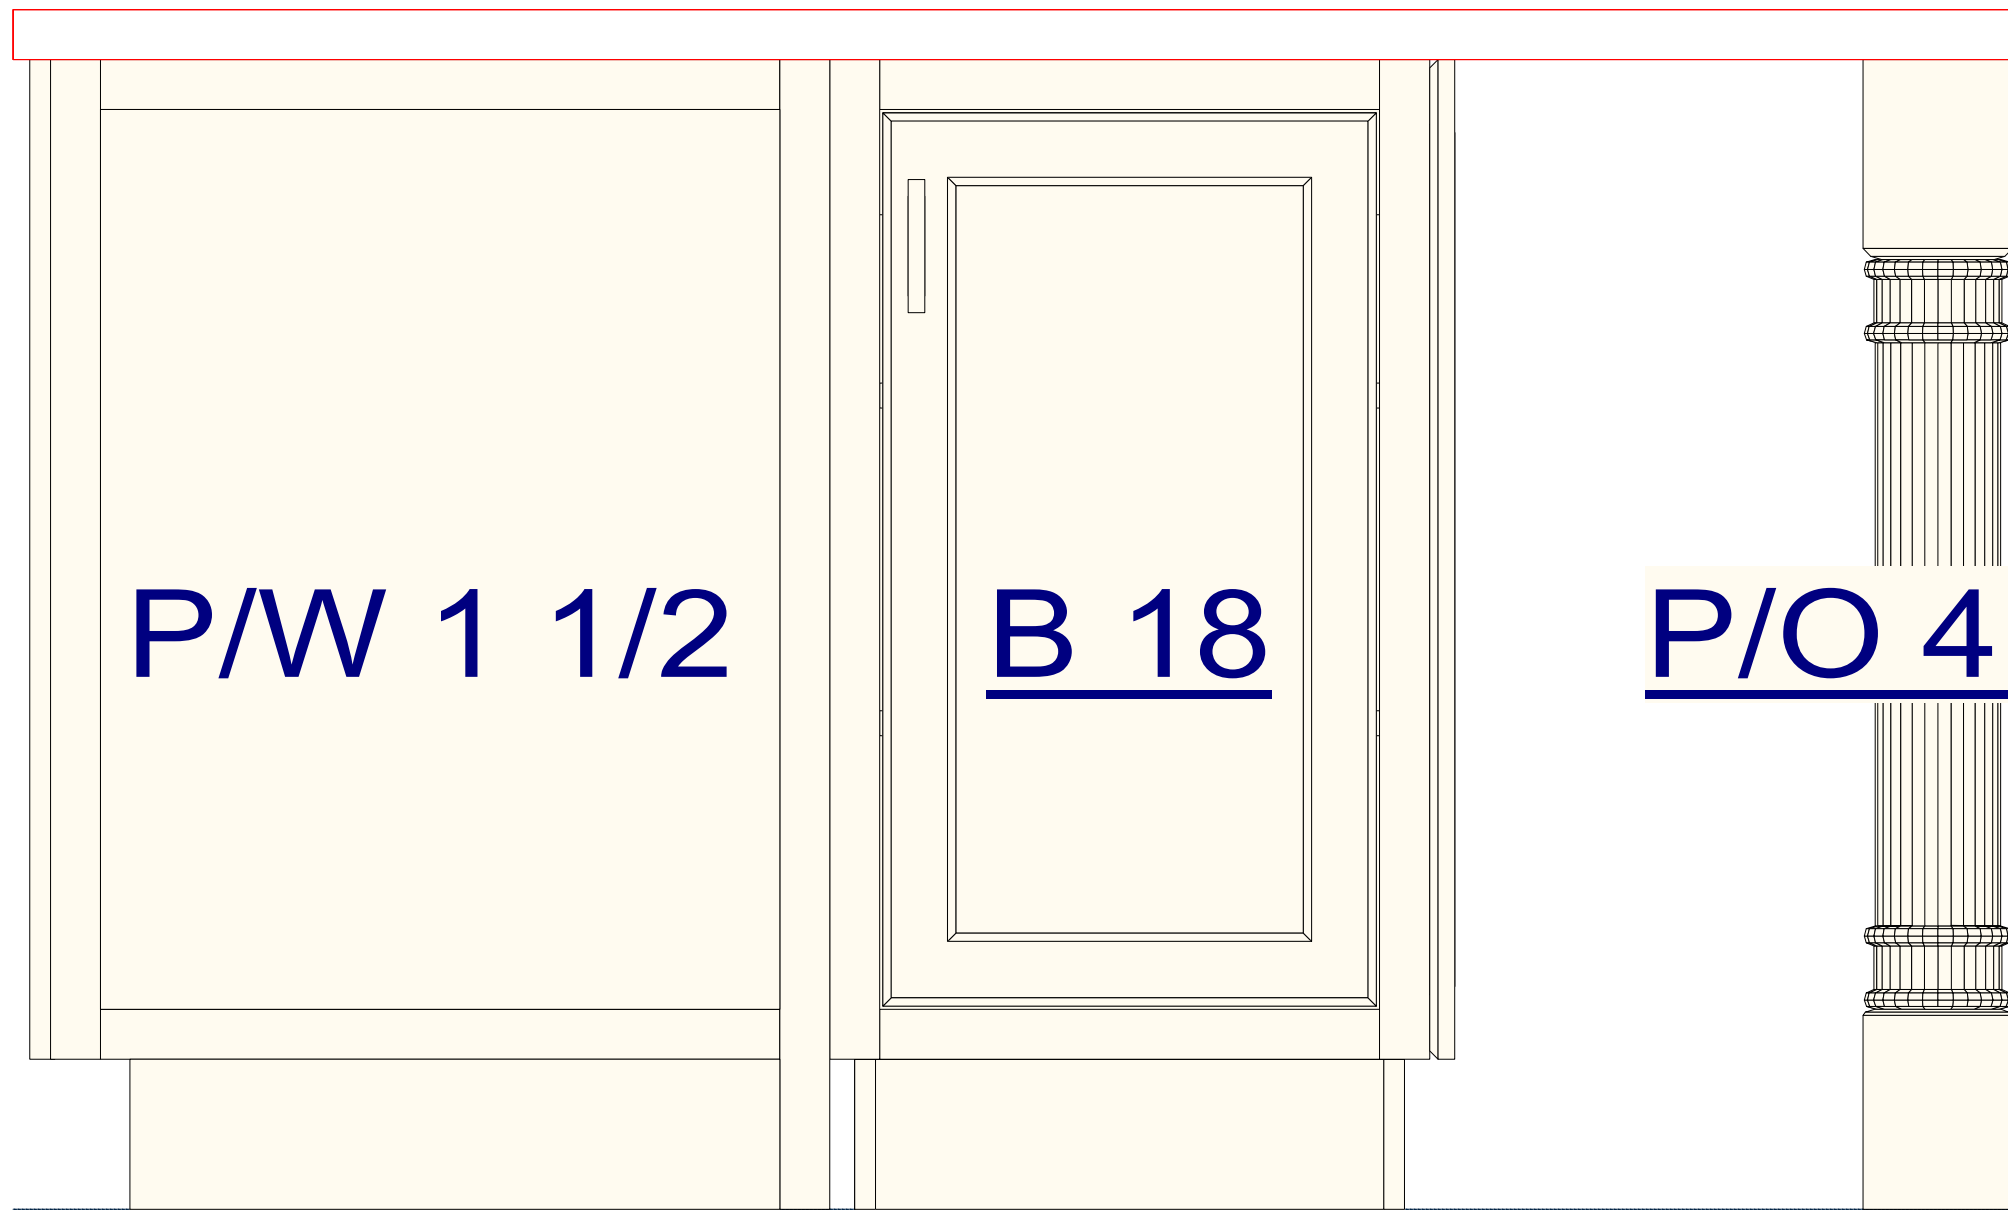

S10427

OVERALL HEIGHT - 97 1/4"
 FULL HEIGHT -
 UPPER HEIGHT - 55"
 UPPER DEPTH - 14"

P/O 4 1/2

B 18

B 26 1/2
MICRO 22

P/W 1 1/2 P/W 1