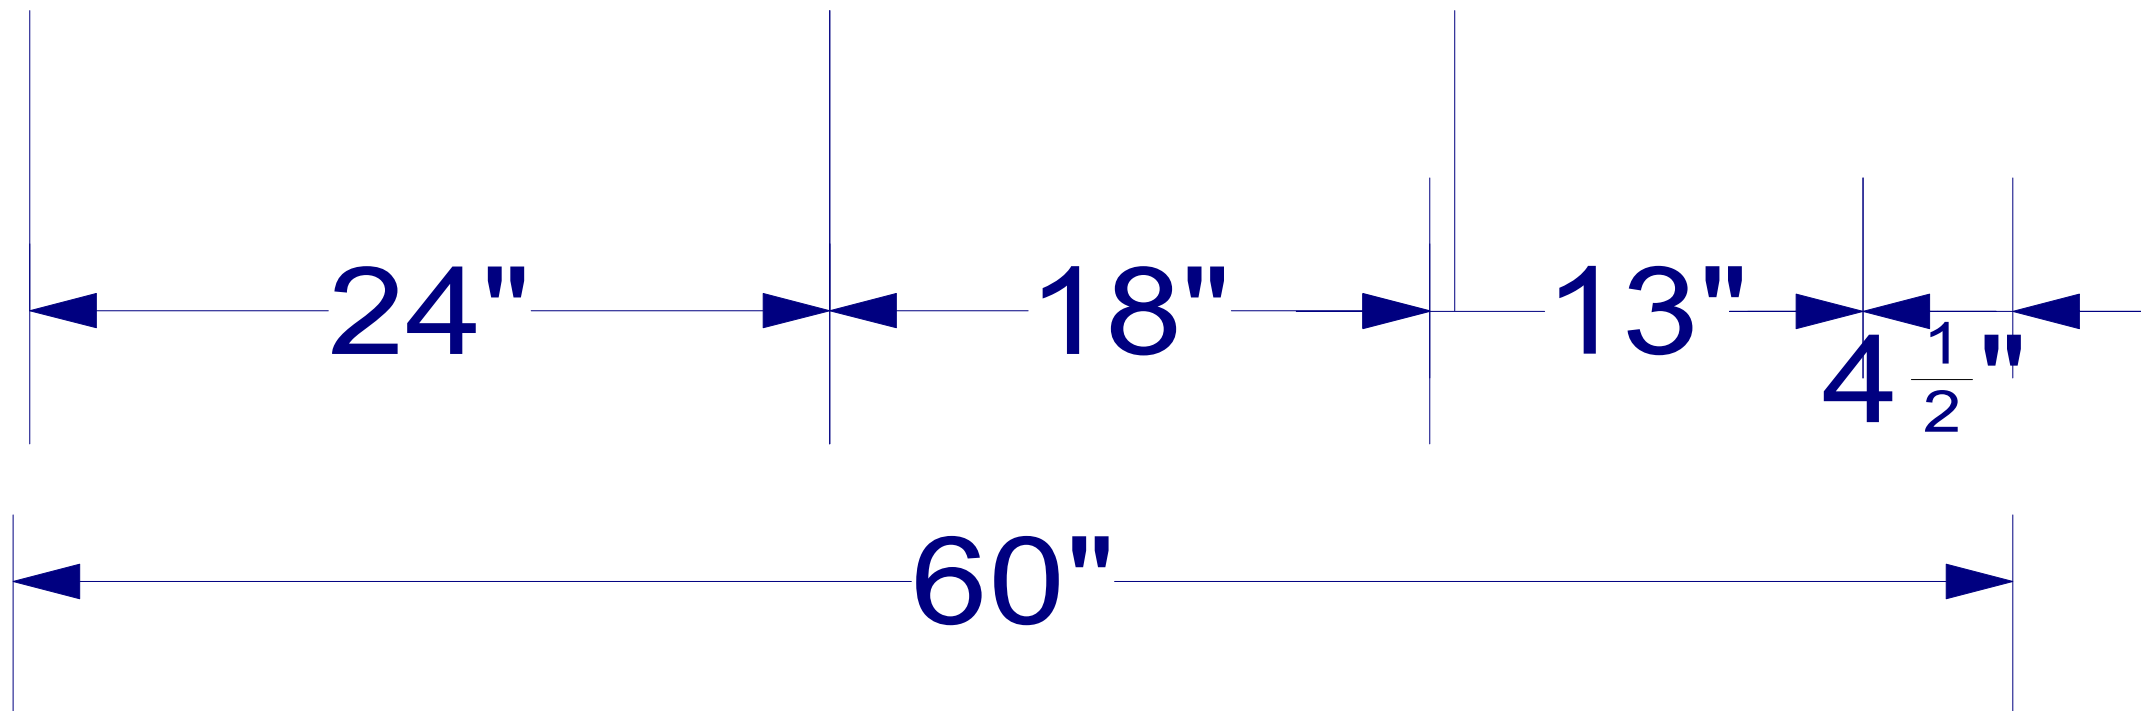

S10427

OVERALL HEIGHT - 97 1/4"
 FULL HEIGHT -
 UPPER HEIGHT - 55"
 UPPER DEPTH - 14"

P/O 4 1/2

B 18

B 26 1/2
MICRO 22

P/W 1 1/2 P/W 1