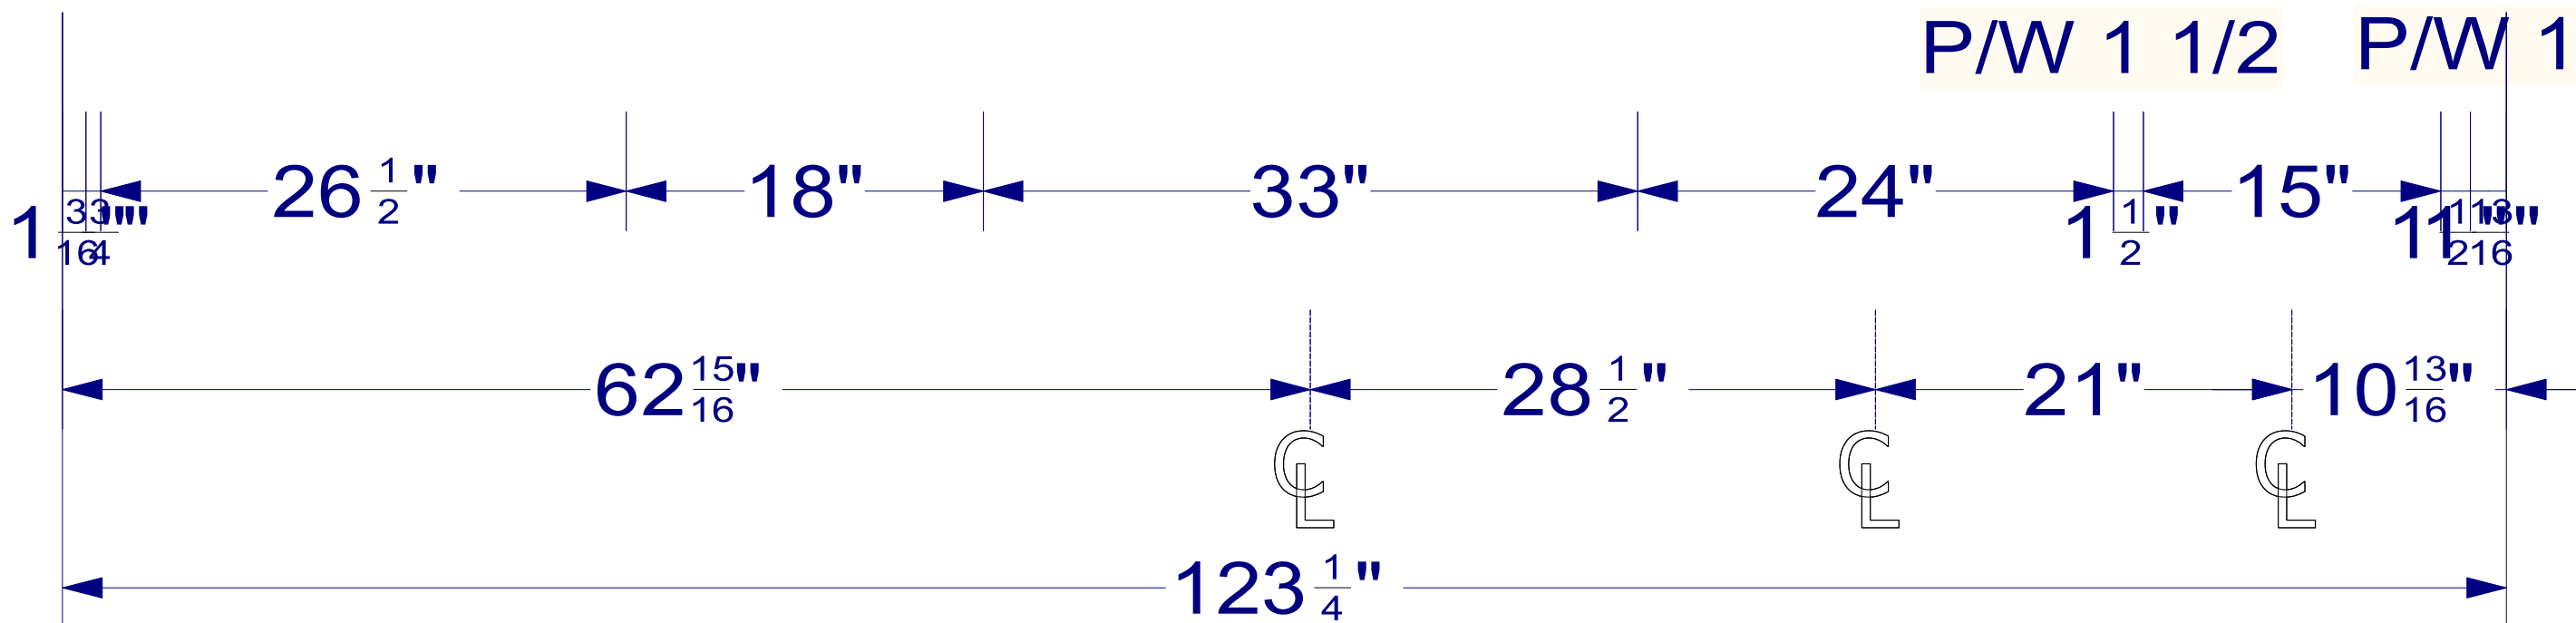

S10427

OVERALL HEIGHT - 97 1/4"
 FULL HEIGHT -
 UPPER HEIGHT - 55"
 UPPER DEPTH - 14"

P/O 4 1/2

B 18

B 26 1/2
MICRO 22

P/W 1 1/2 P/W 1