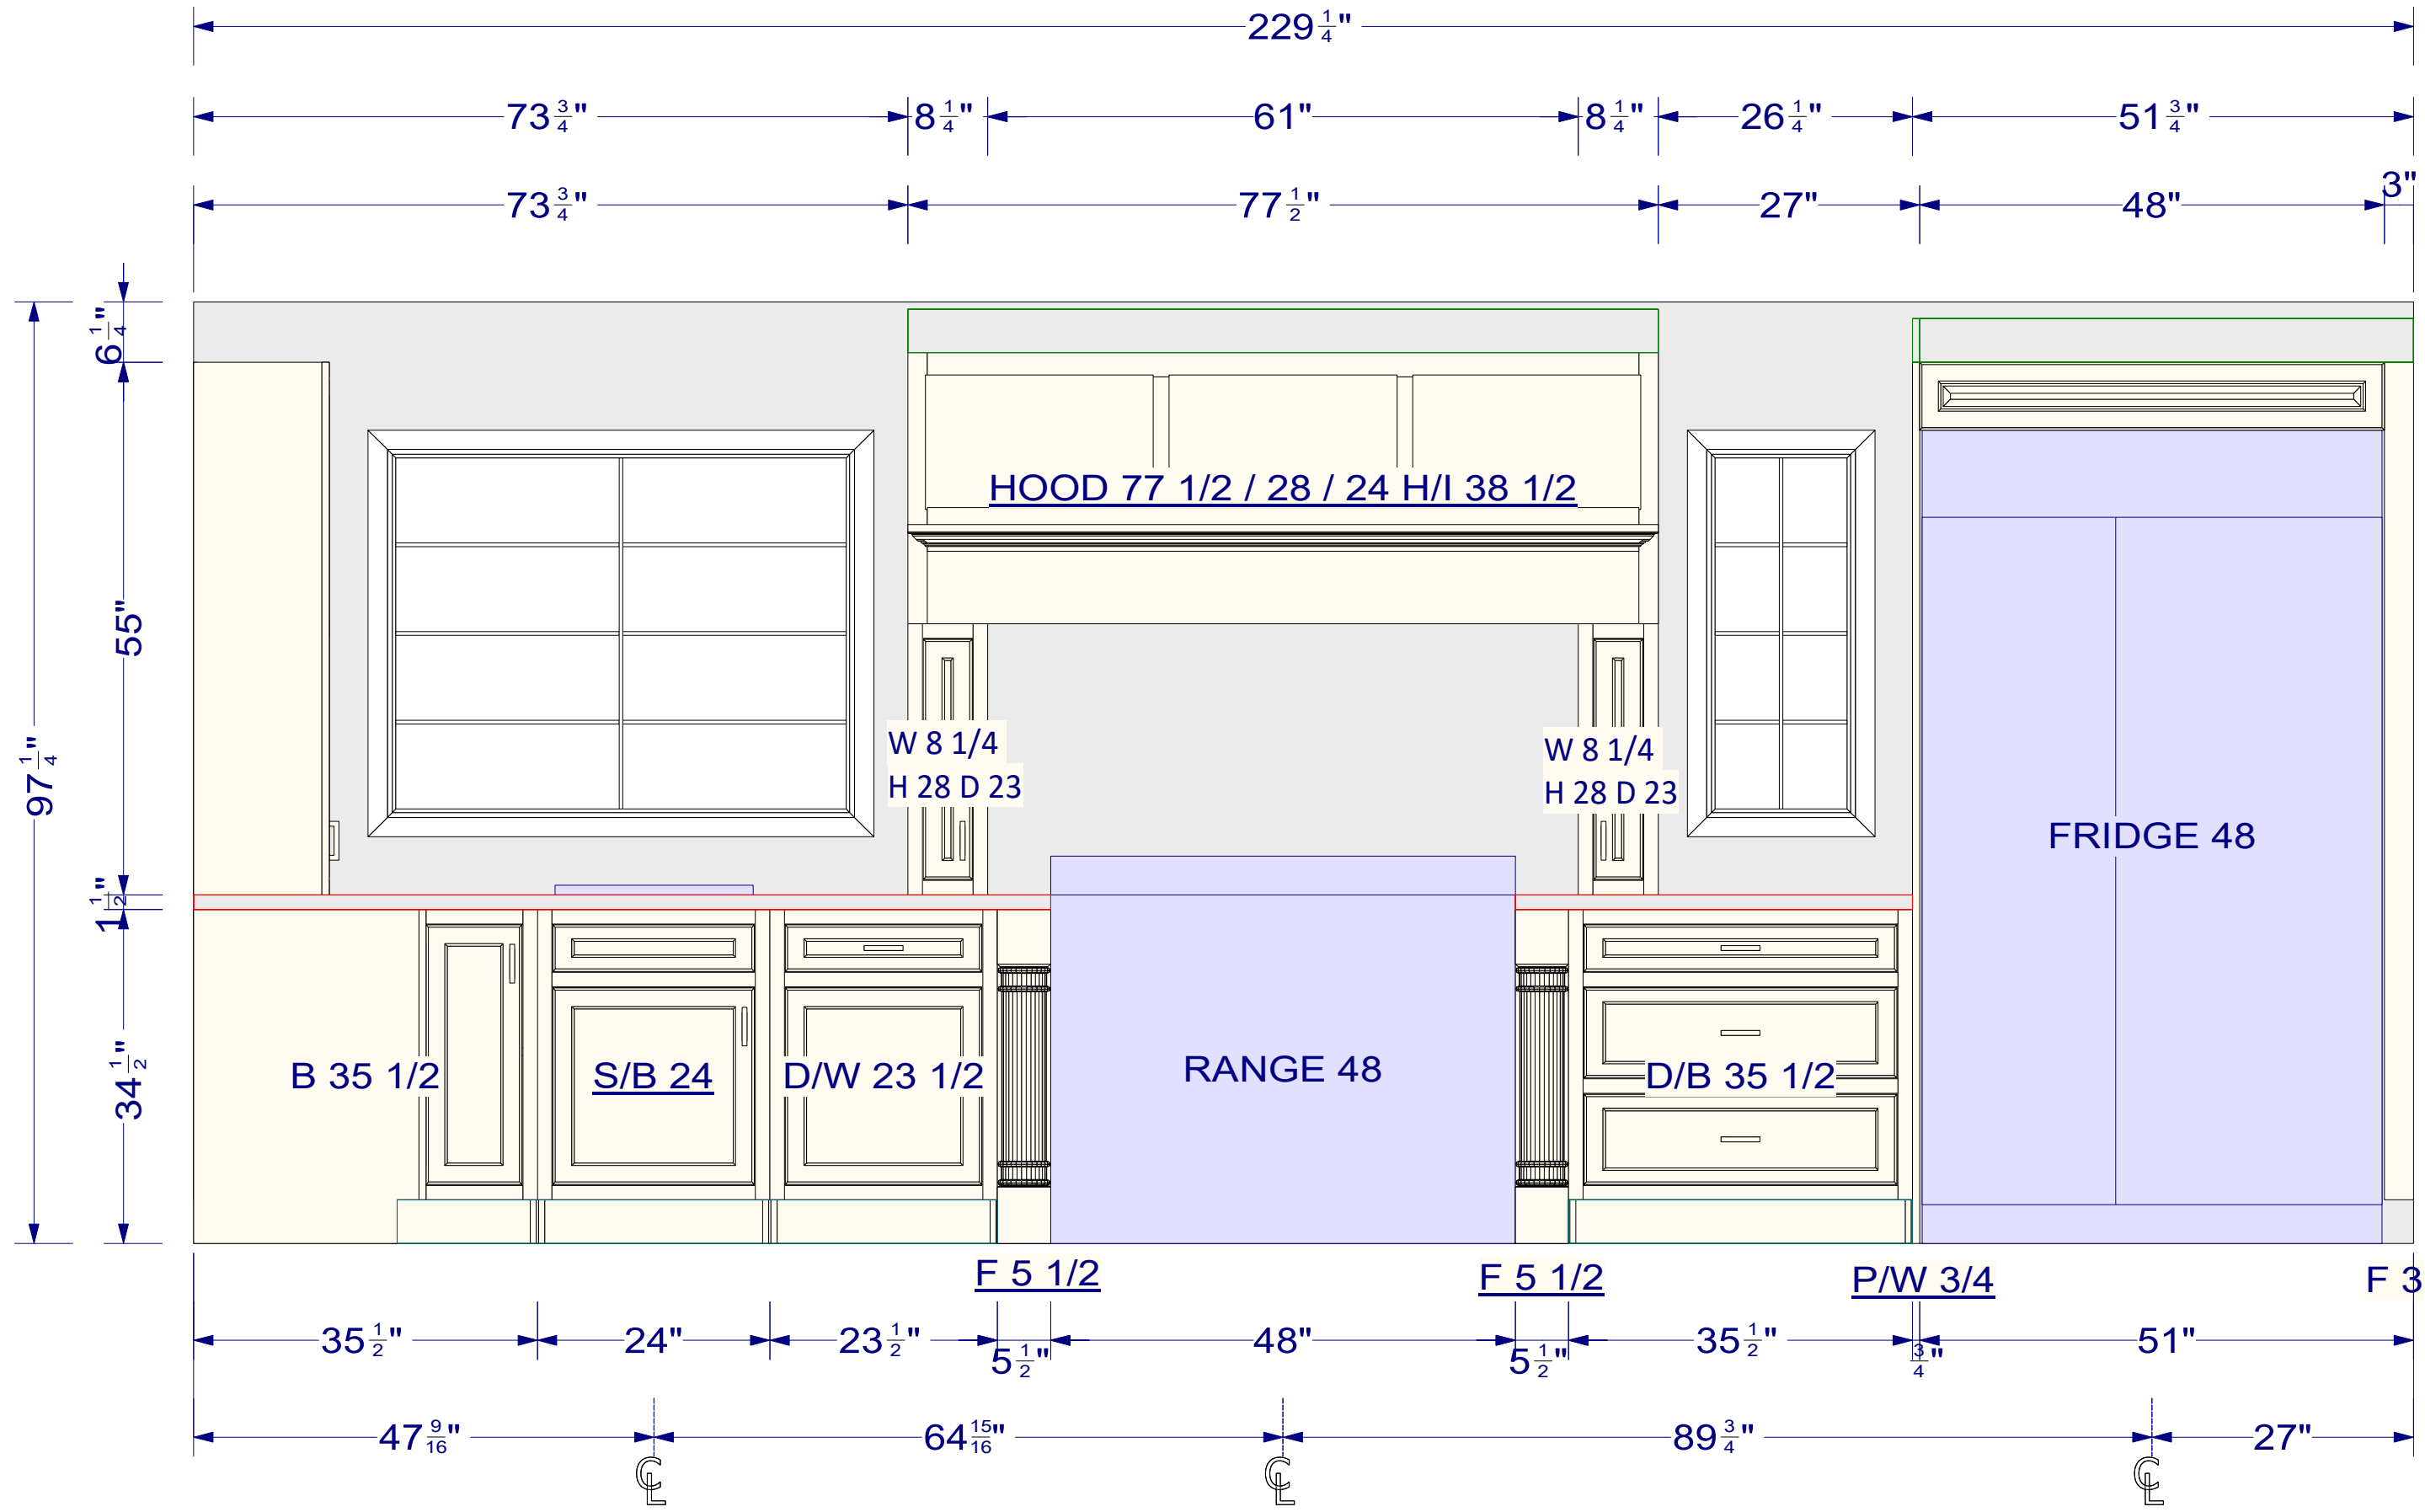

S10427

OVERALL HEIGHT - 97 1/4"
 FULL HEIGHT -
 UPPER HEIGHT - 55"
 UPPER DEPTH - 14"

P/O 4 1/2

B 18

B 26 1/2
MICRO 22

P/W 1 1/2 P/W 1