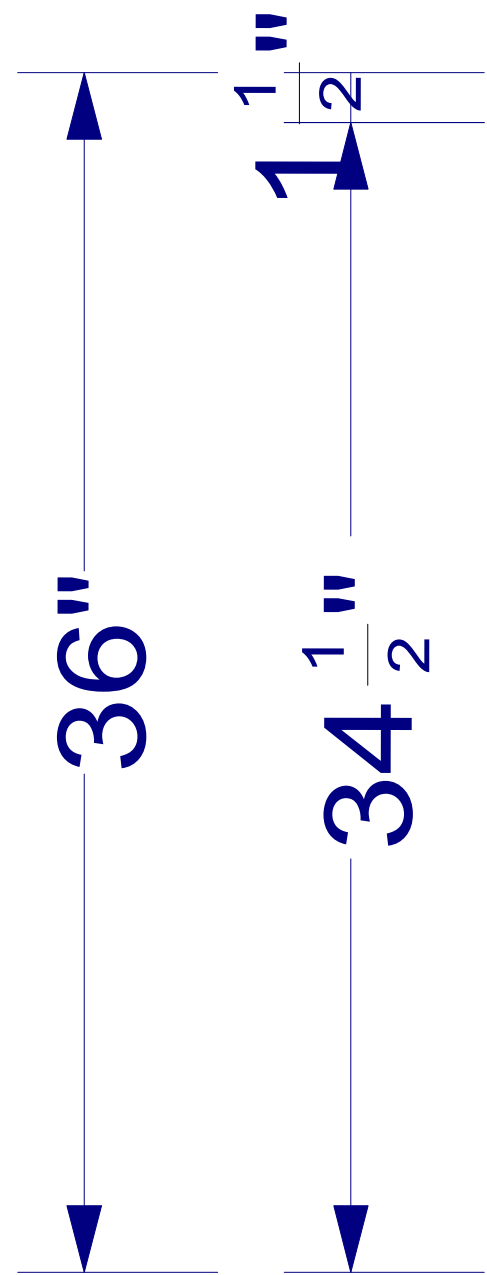

S10427

OVERALL HEIGHT - 97 1/4"
 FULL HEIGHT -
 UPPER HEIGHT - 55"
 UPPER DEPTH - 14"

P/O 4 1/2

B 18

B 26 1/2
MICRO 22

P/W 1 1/2 P/W 1