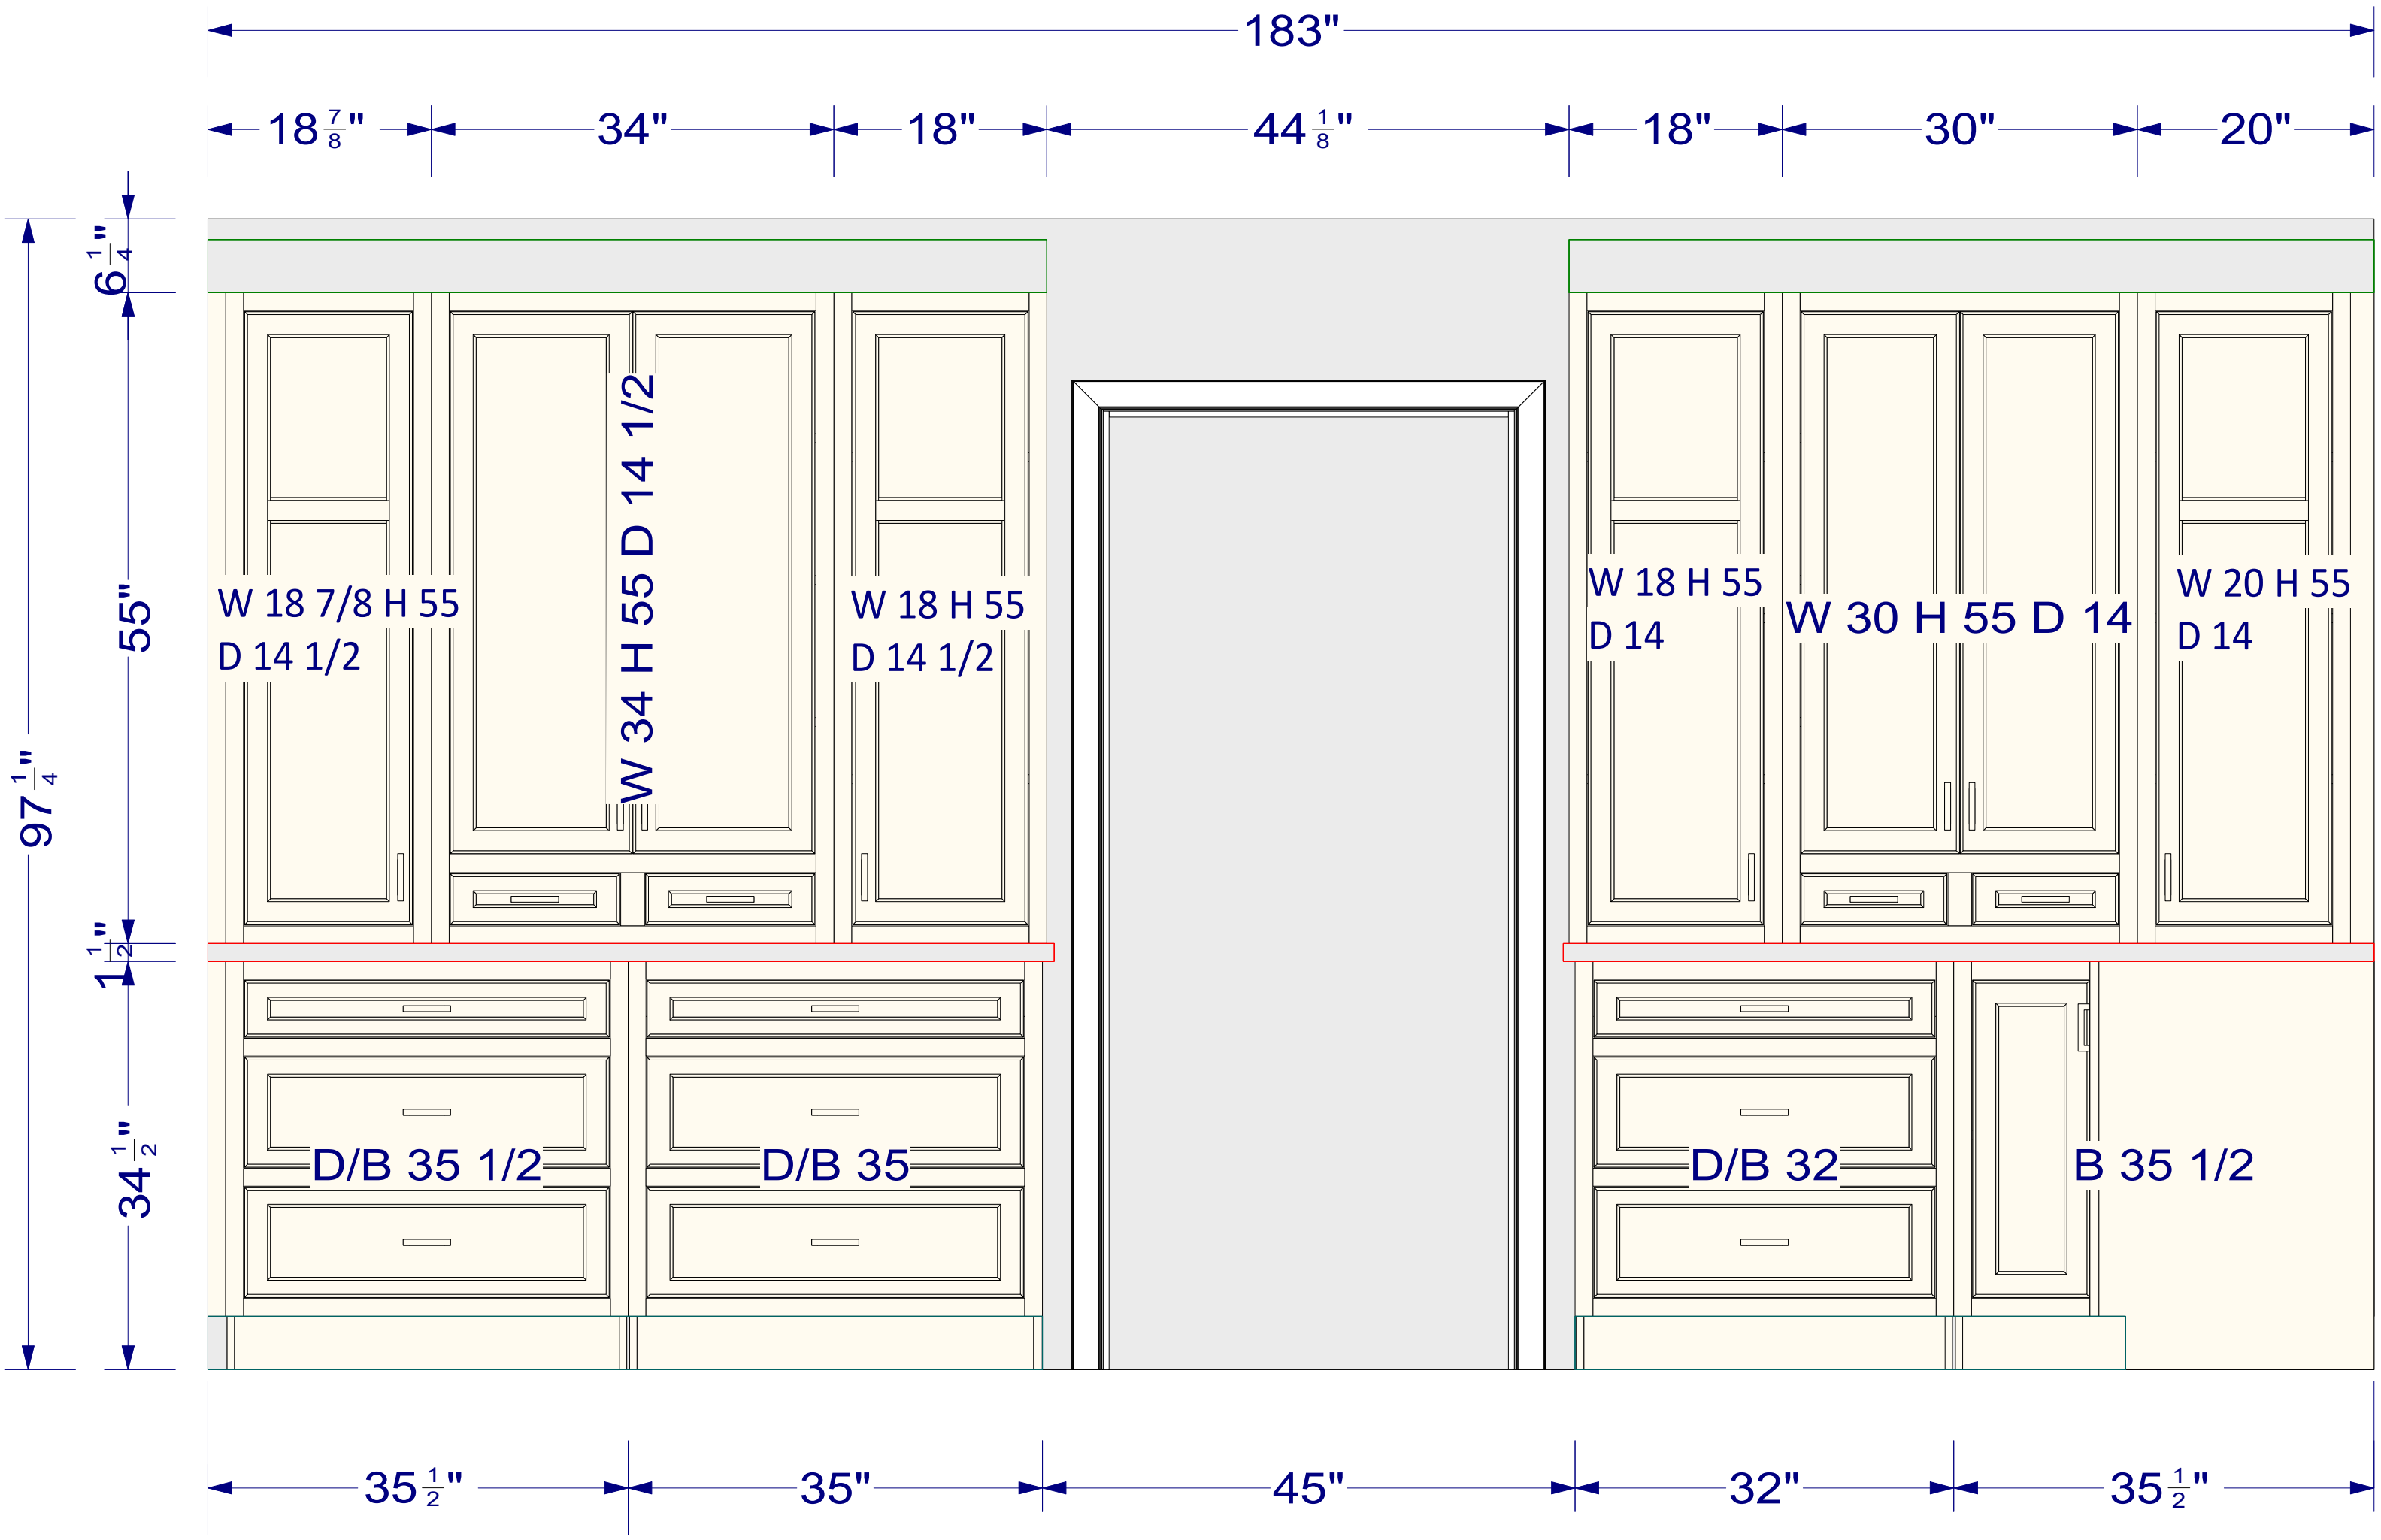

S10427

OVERALL HEIGHT - 97 1/4"
 FULL HEIGHT -
 UPPER HEIGHT - 55"
 UPPER DEPTH - 14"

P/O 4 1/2

B 18

B 26 1/2
MICRO 22

P/W 1 1/2 P/W 1