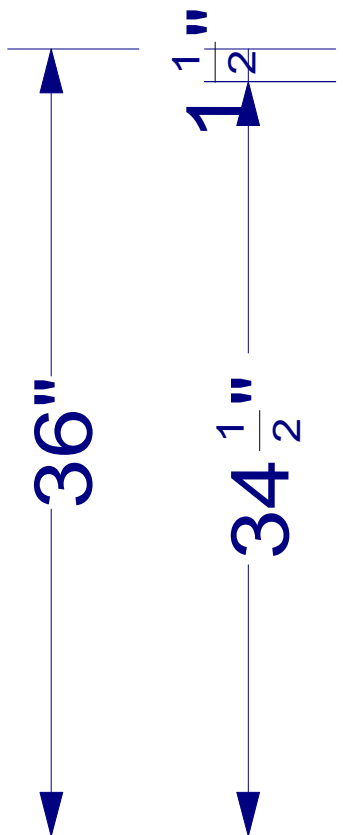

S10427

OVERALL HEIGHT - 97 1/4"
 FULL HEIGHT -
 UPPER HEIGHT - 55"
 UPPER DEPTH - 14"

P/O 4 1/2

B 18

B 26 1/2
MICRO 22

P/W 1 1/2 P/W 1