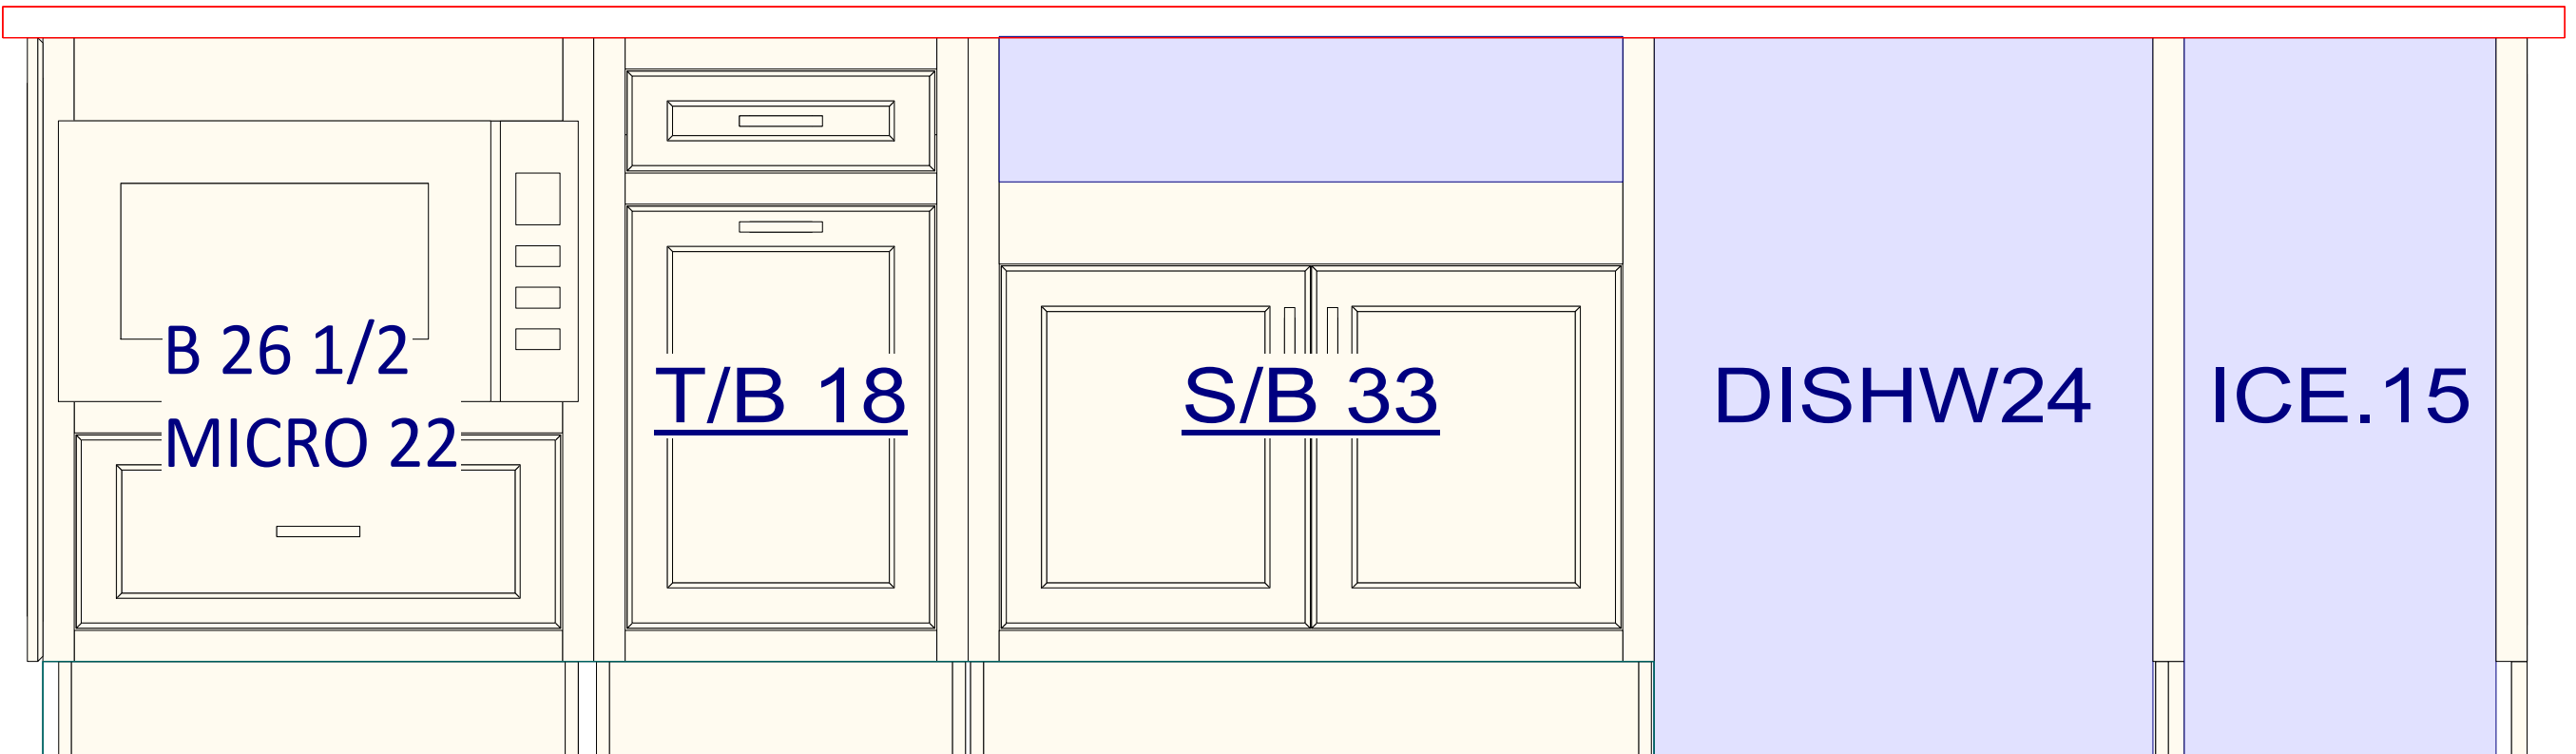

S10427

OVERALL HEIGHT - 97 1/4"
 FULL HEIGHT -
 UPPER HEIGHT - 55"
 UPPER DEPTH - 14"

P/O 4 1/2

B 18

B 26 1/2
MICRO 22

P/W 1 1/2 P/W 1