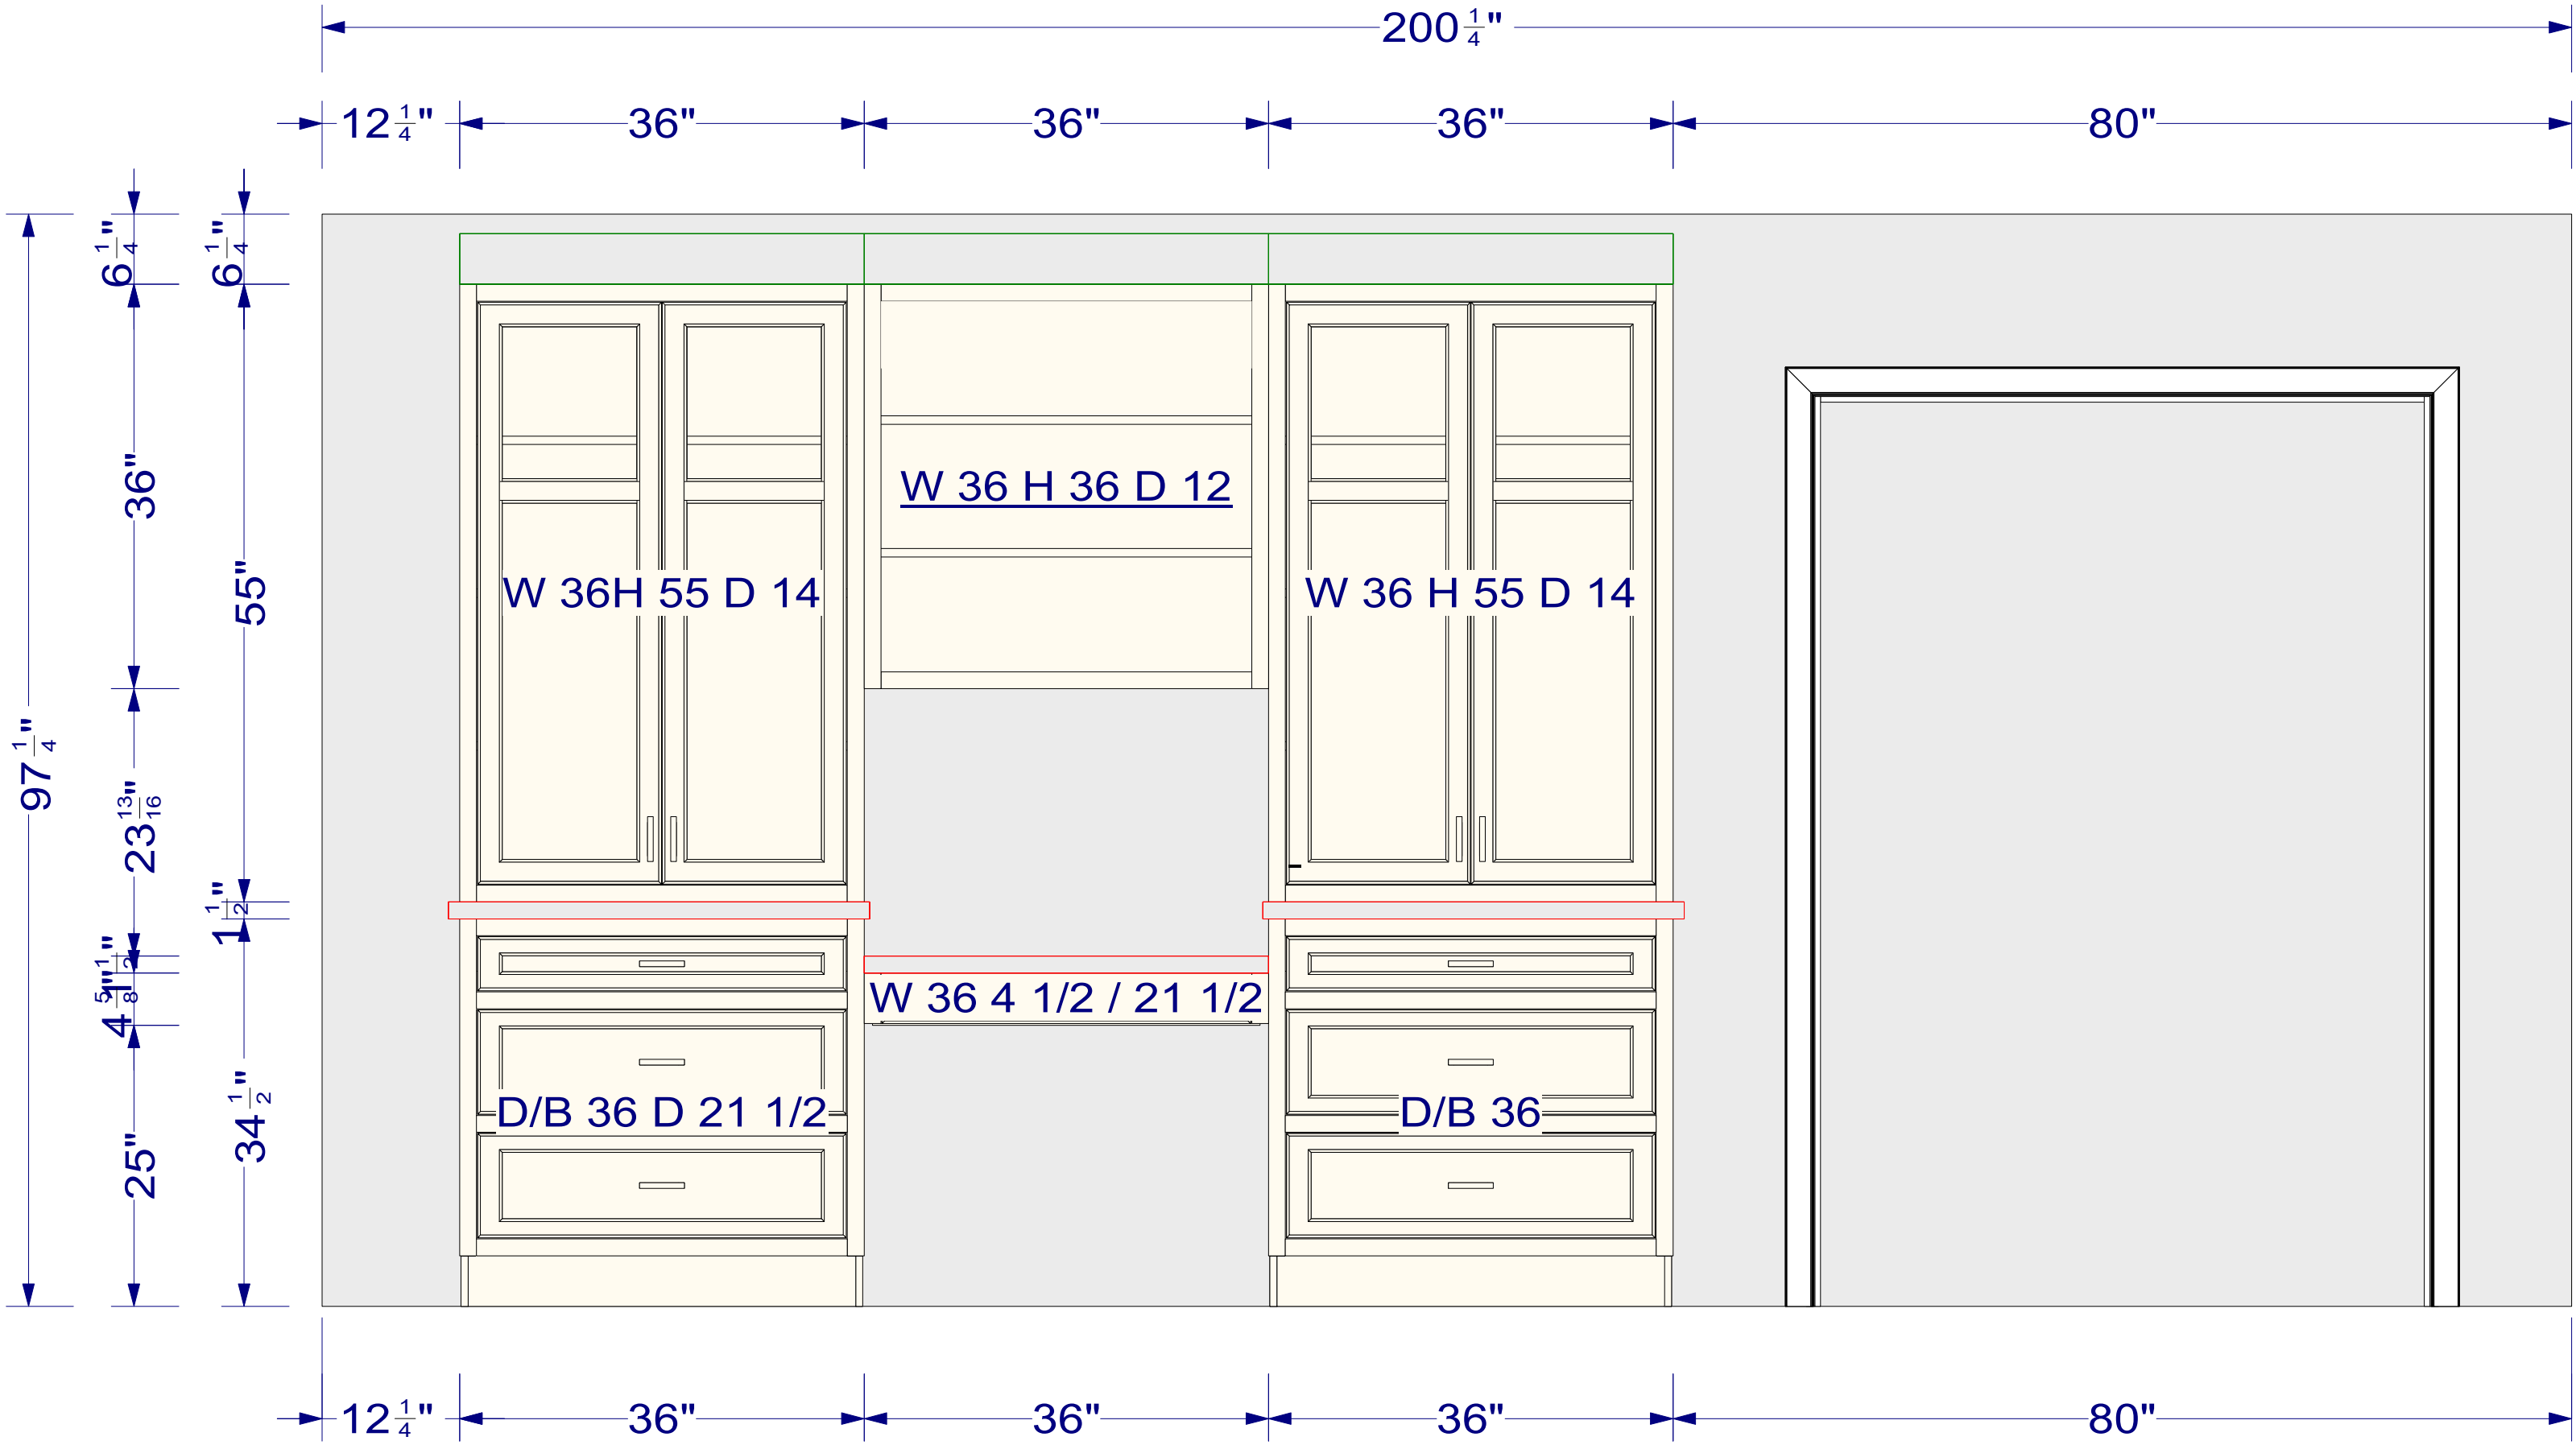

S10427

OVERALL HEIGHT - 97 1/4"
 FULL HEIGHT -
 UPPER HEIGHT - 55"
 UPPER DEPTH - 14"

P/O 4 1/2

B 18

B 26 1/2
MICRO 22

P/W 1 1/2 P/W 1