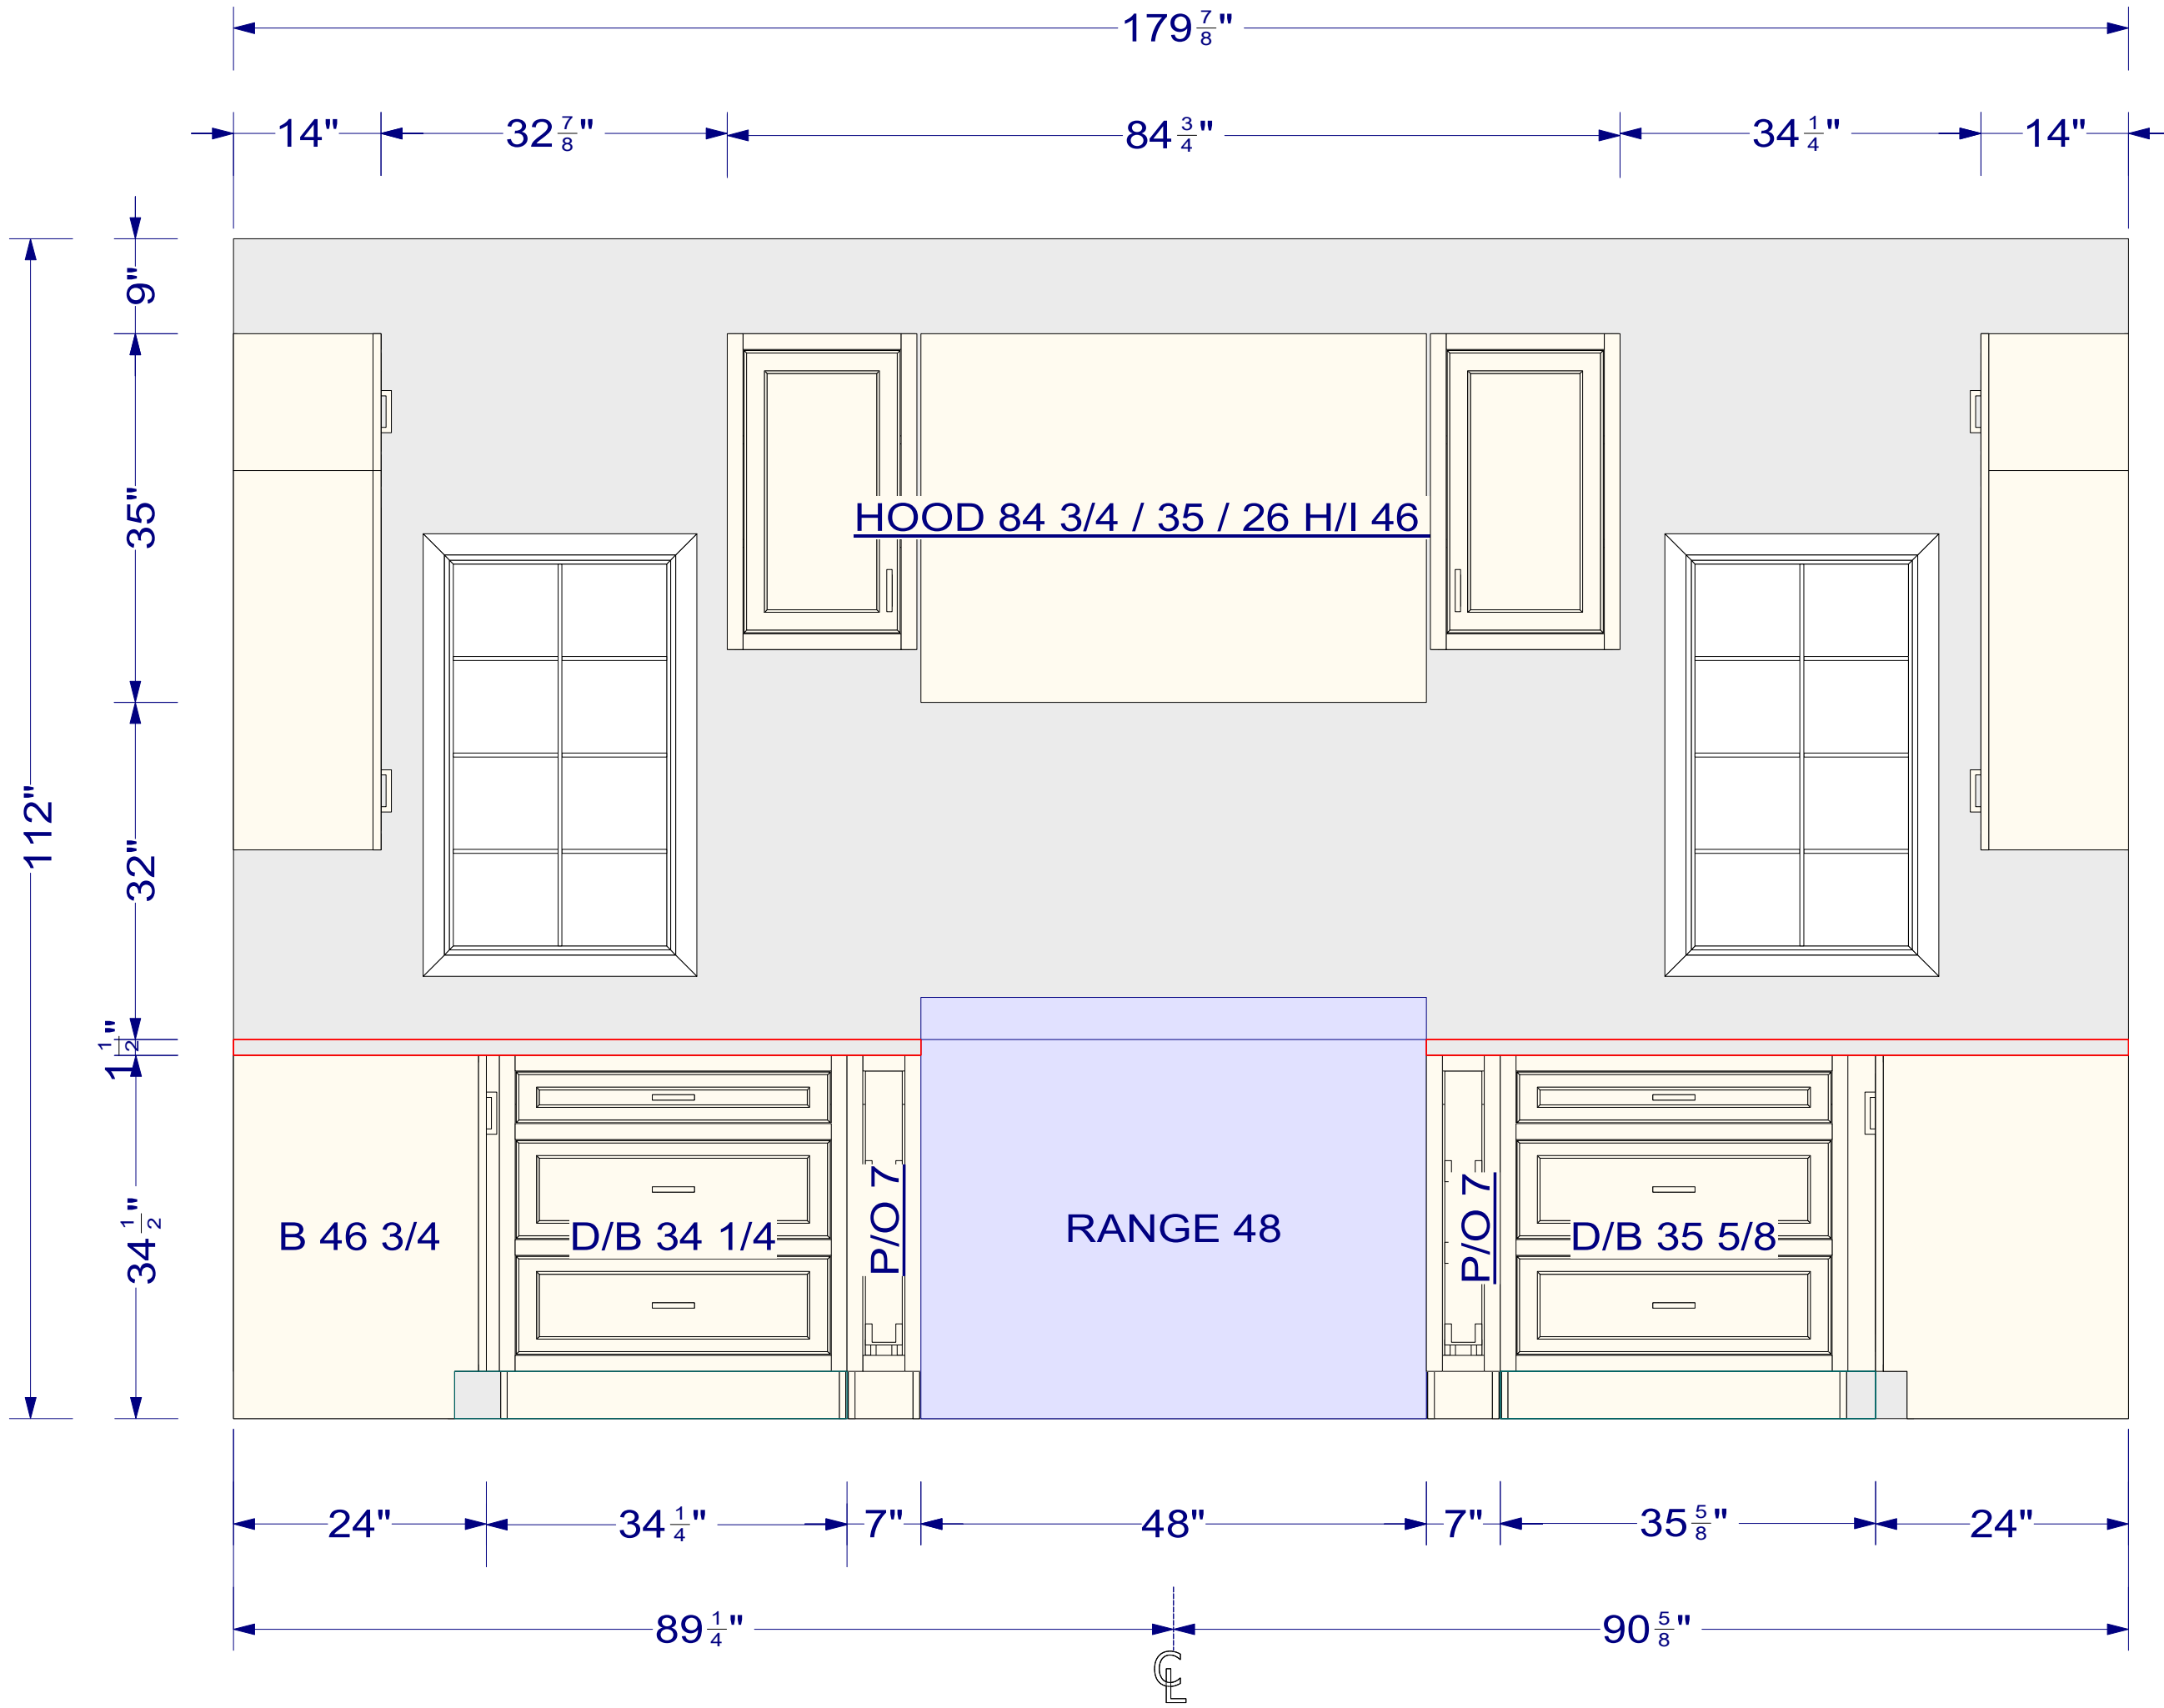

S10441

OVERALL HEIGHT - 112"  
FULL HEIGHT - 103"  
UPPER HEIGHT - 49"  
UPPER DEPTH - 14"

B 48 D 24

D/W 24

S/B 31

P/W 1 1/2