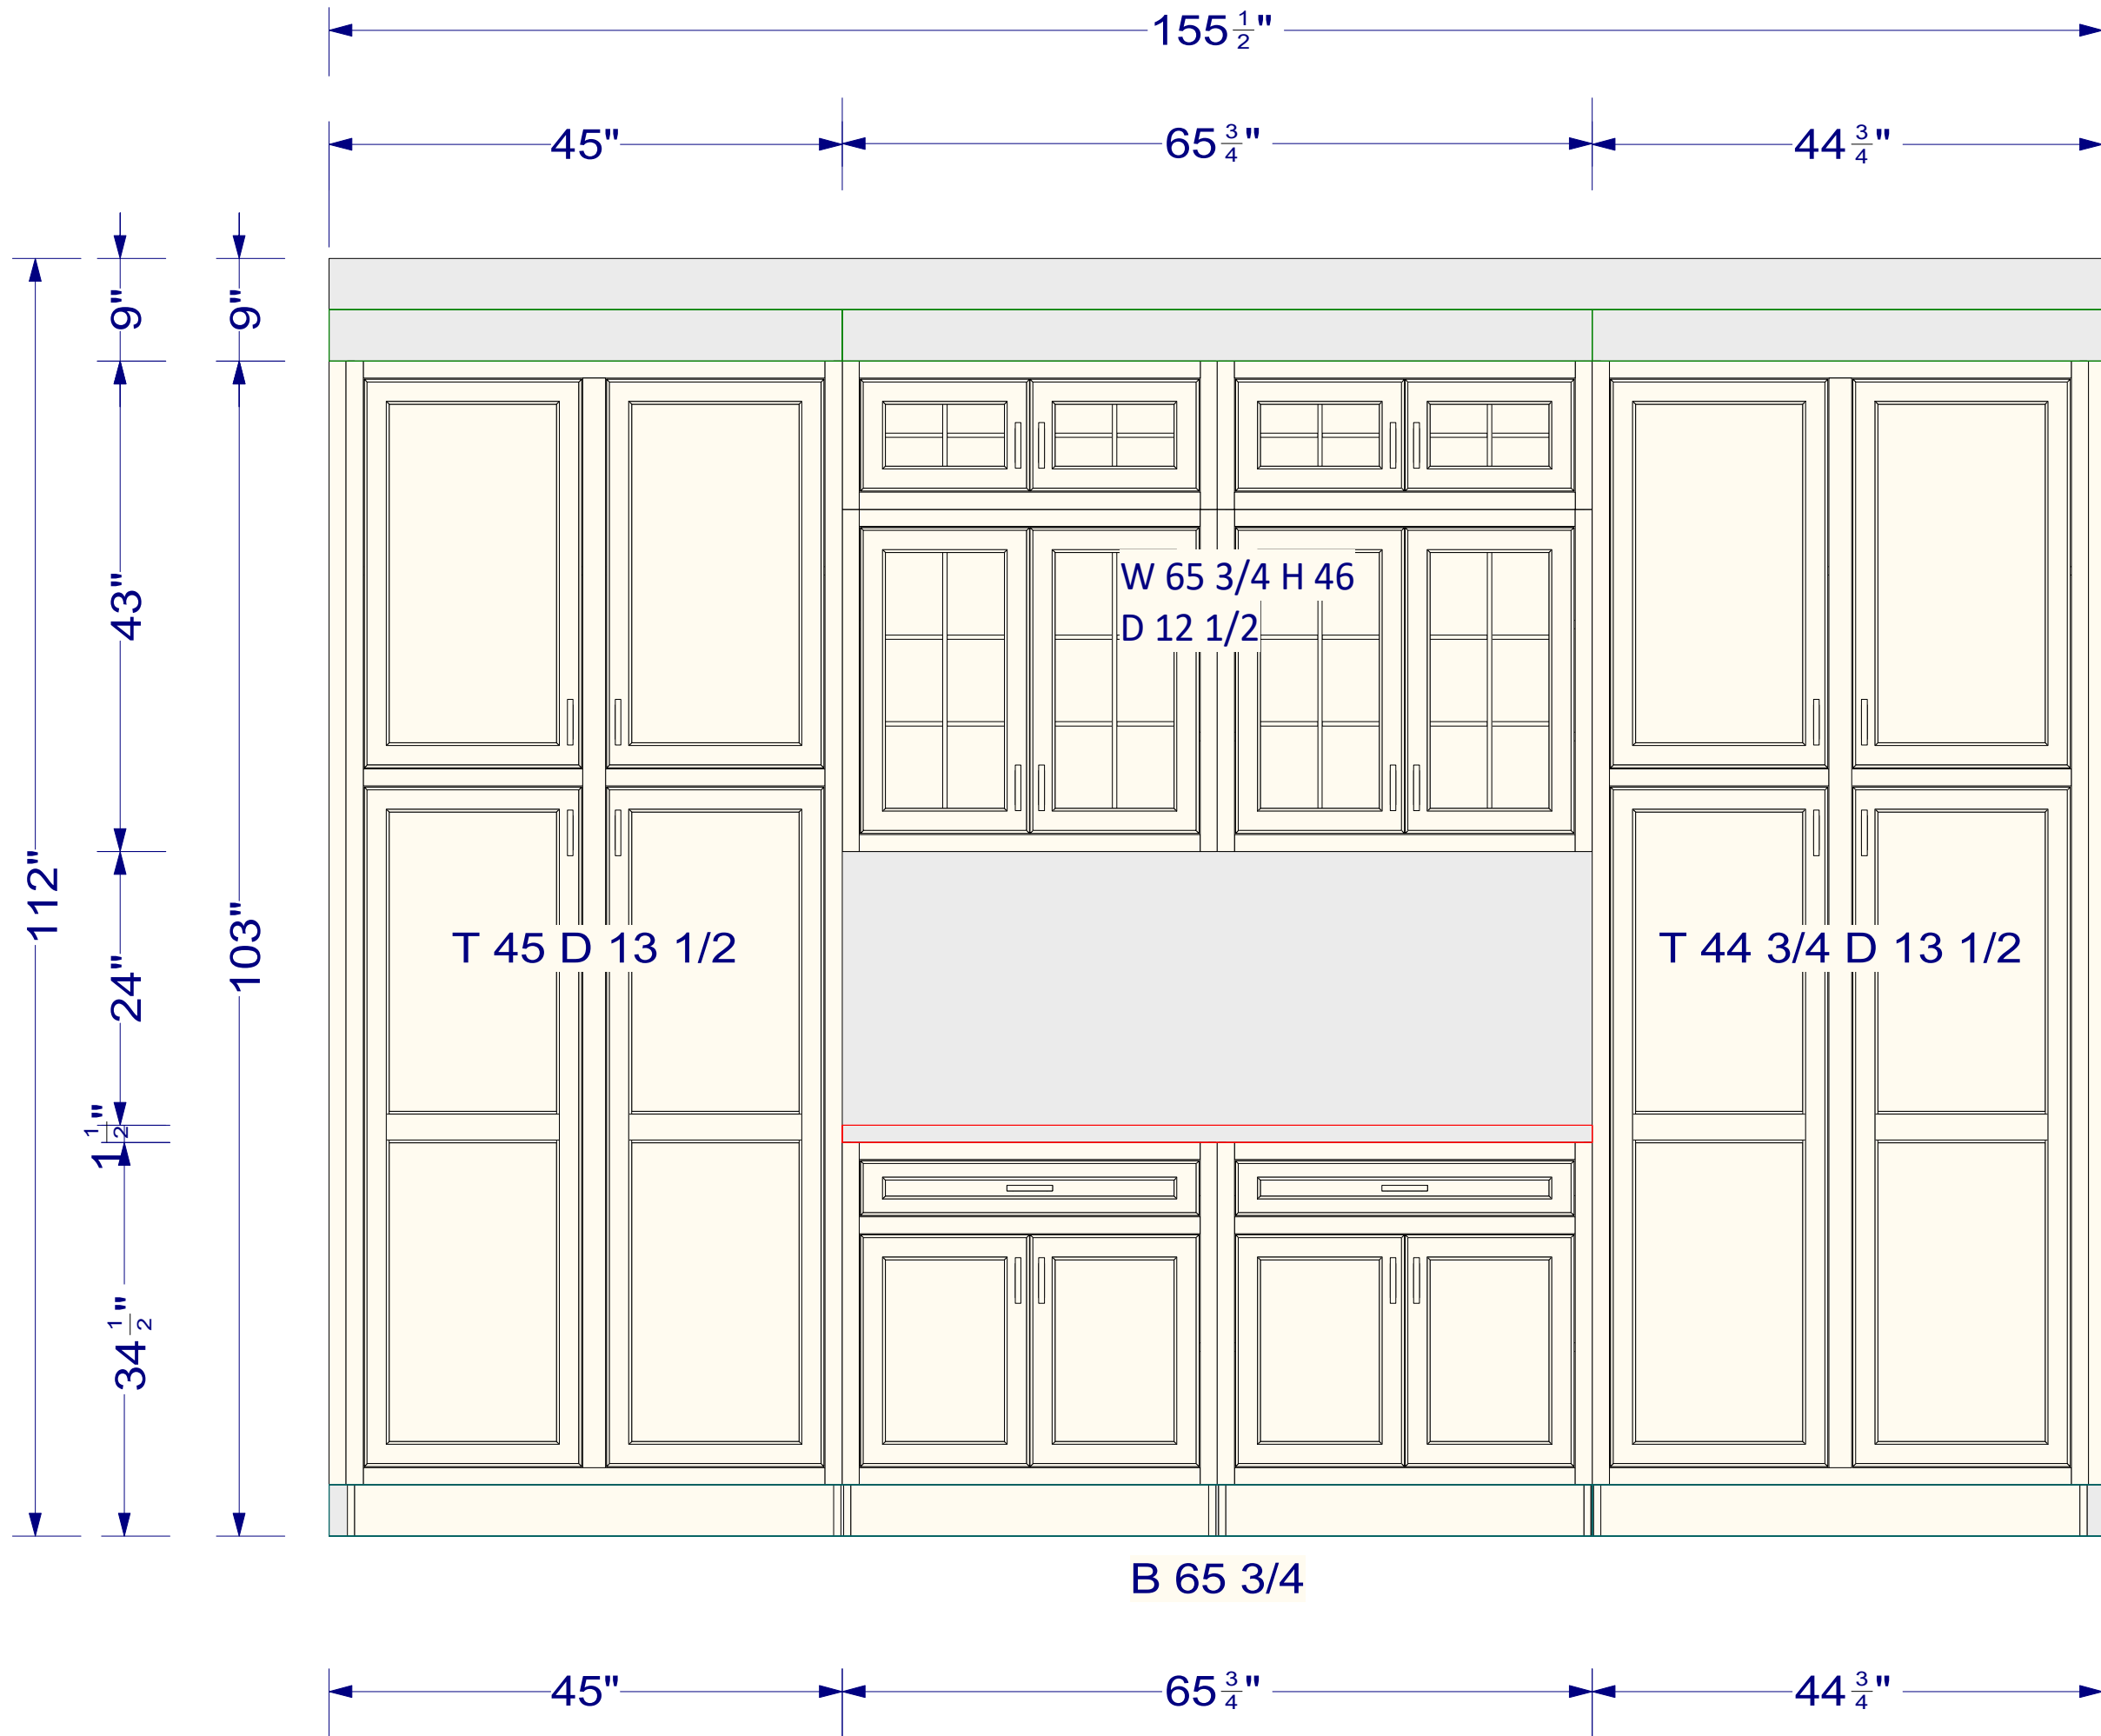

S10441

OVERALL HEIGHT - 112"  
FULL HEIGHT - 103"  
UPPER HEIGHT - 49"  
UPPER DEPTH - 14"

B 48 D 24

D/W 24

S/B 31

P/W 1 1/2