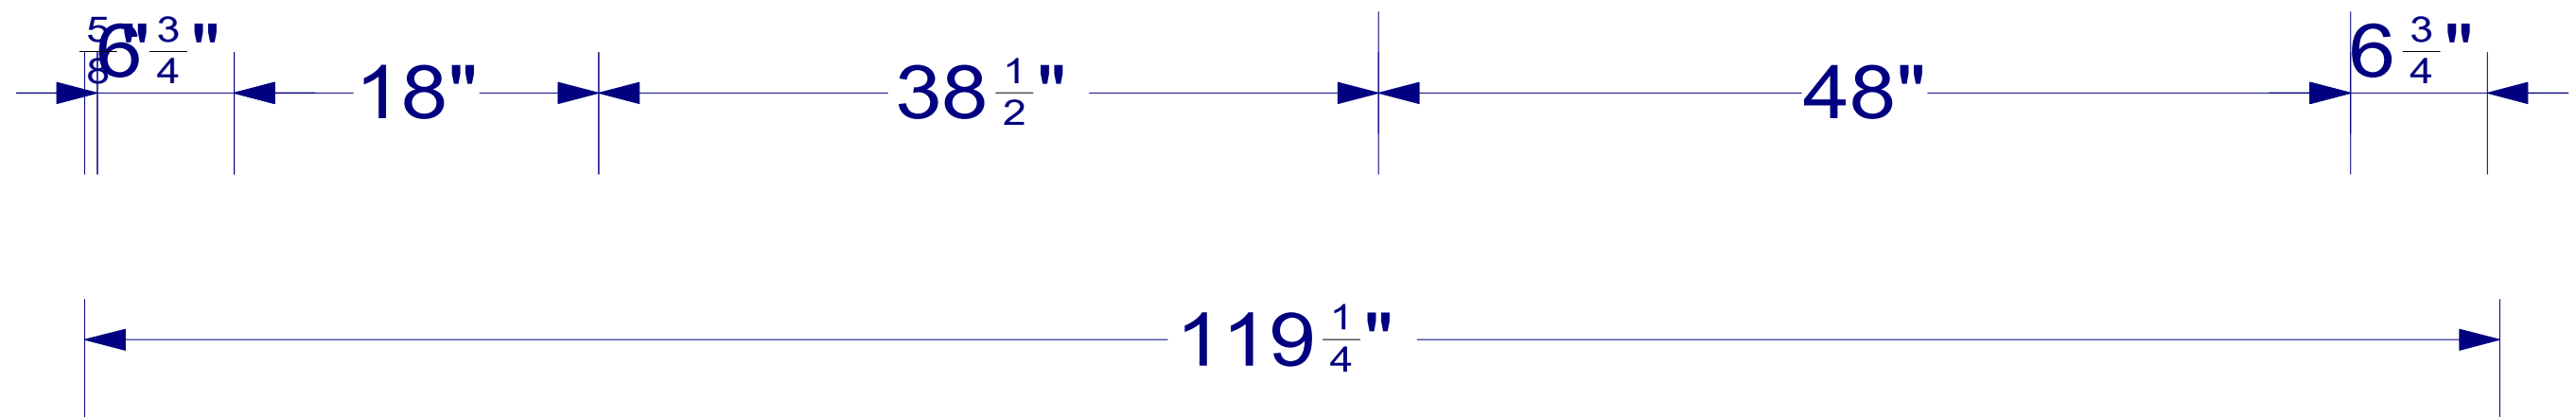

S10441

OVERALL HEIGHT - 112"  
FULL HEIGHT - 103"  
UPPER HEIGHT - 49"  
UPPER DEPTH - 14"

B 48 D 24

D/W 24

S/B 31

P/W 1 1/2