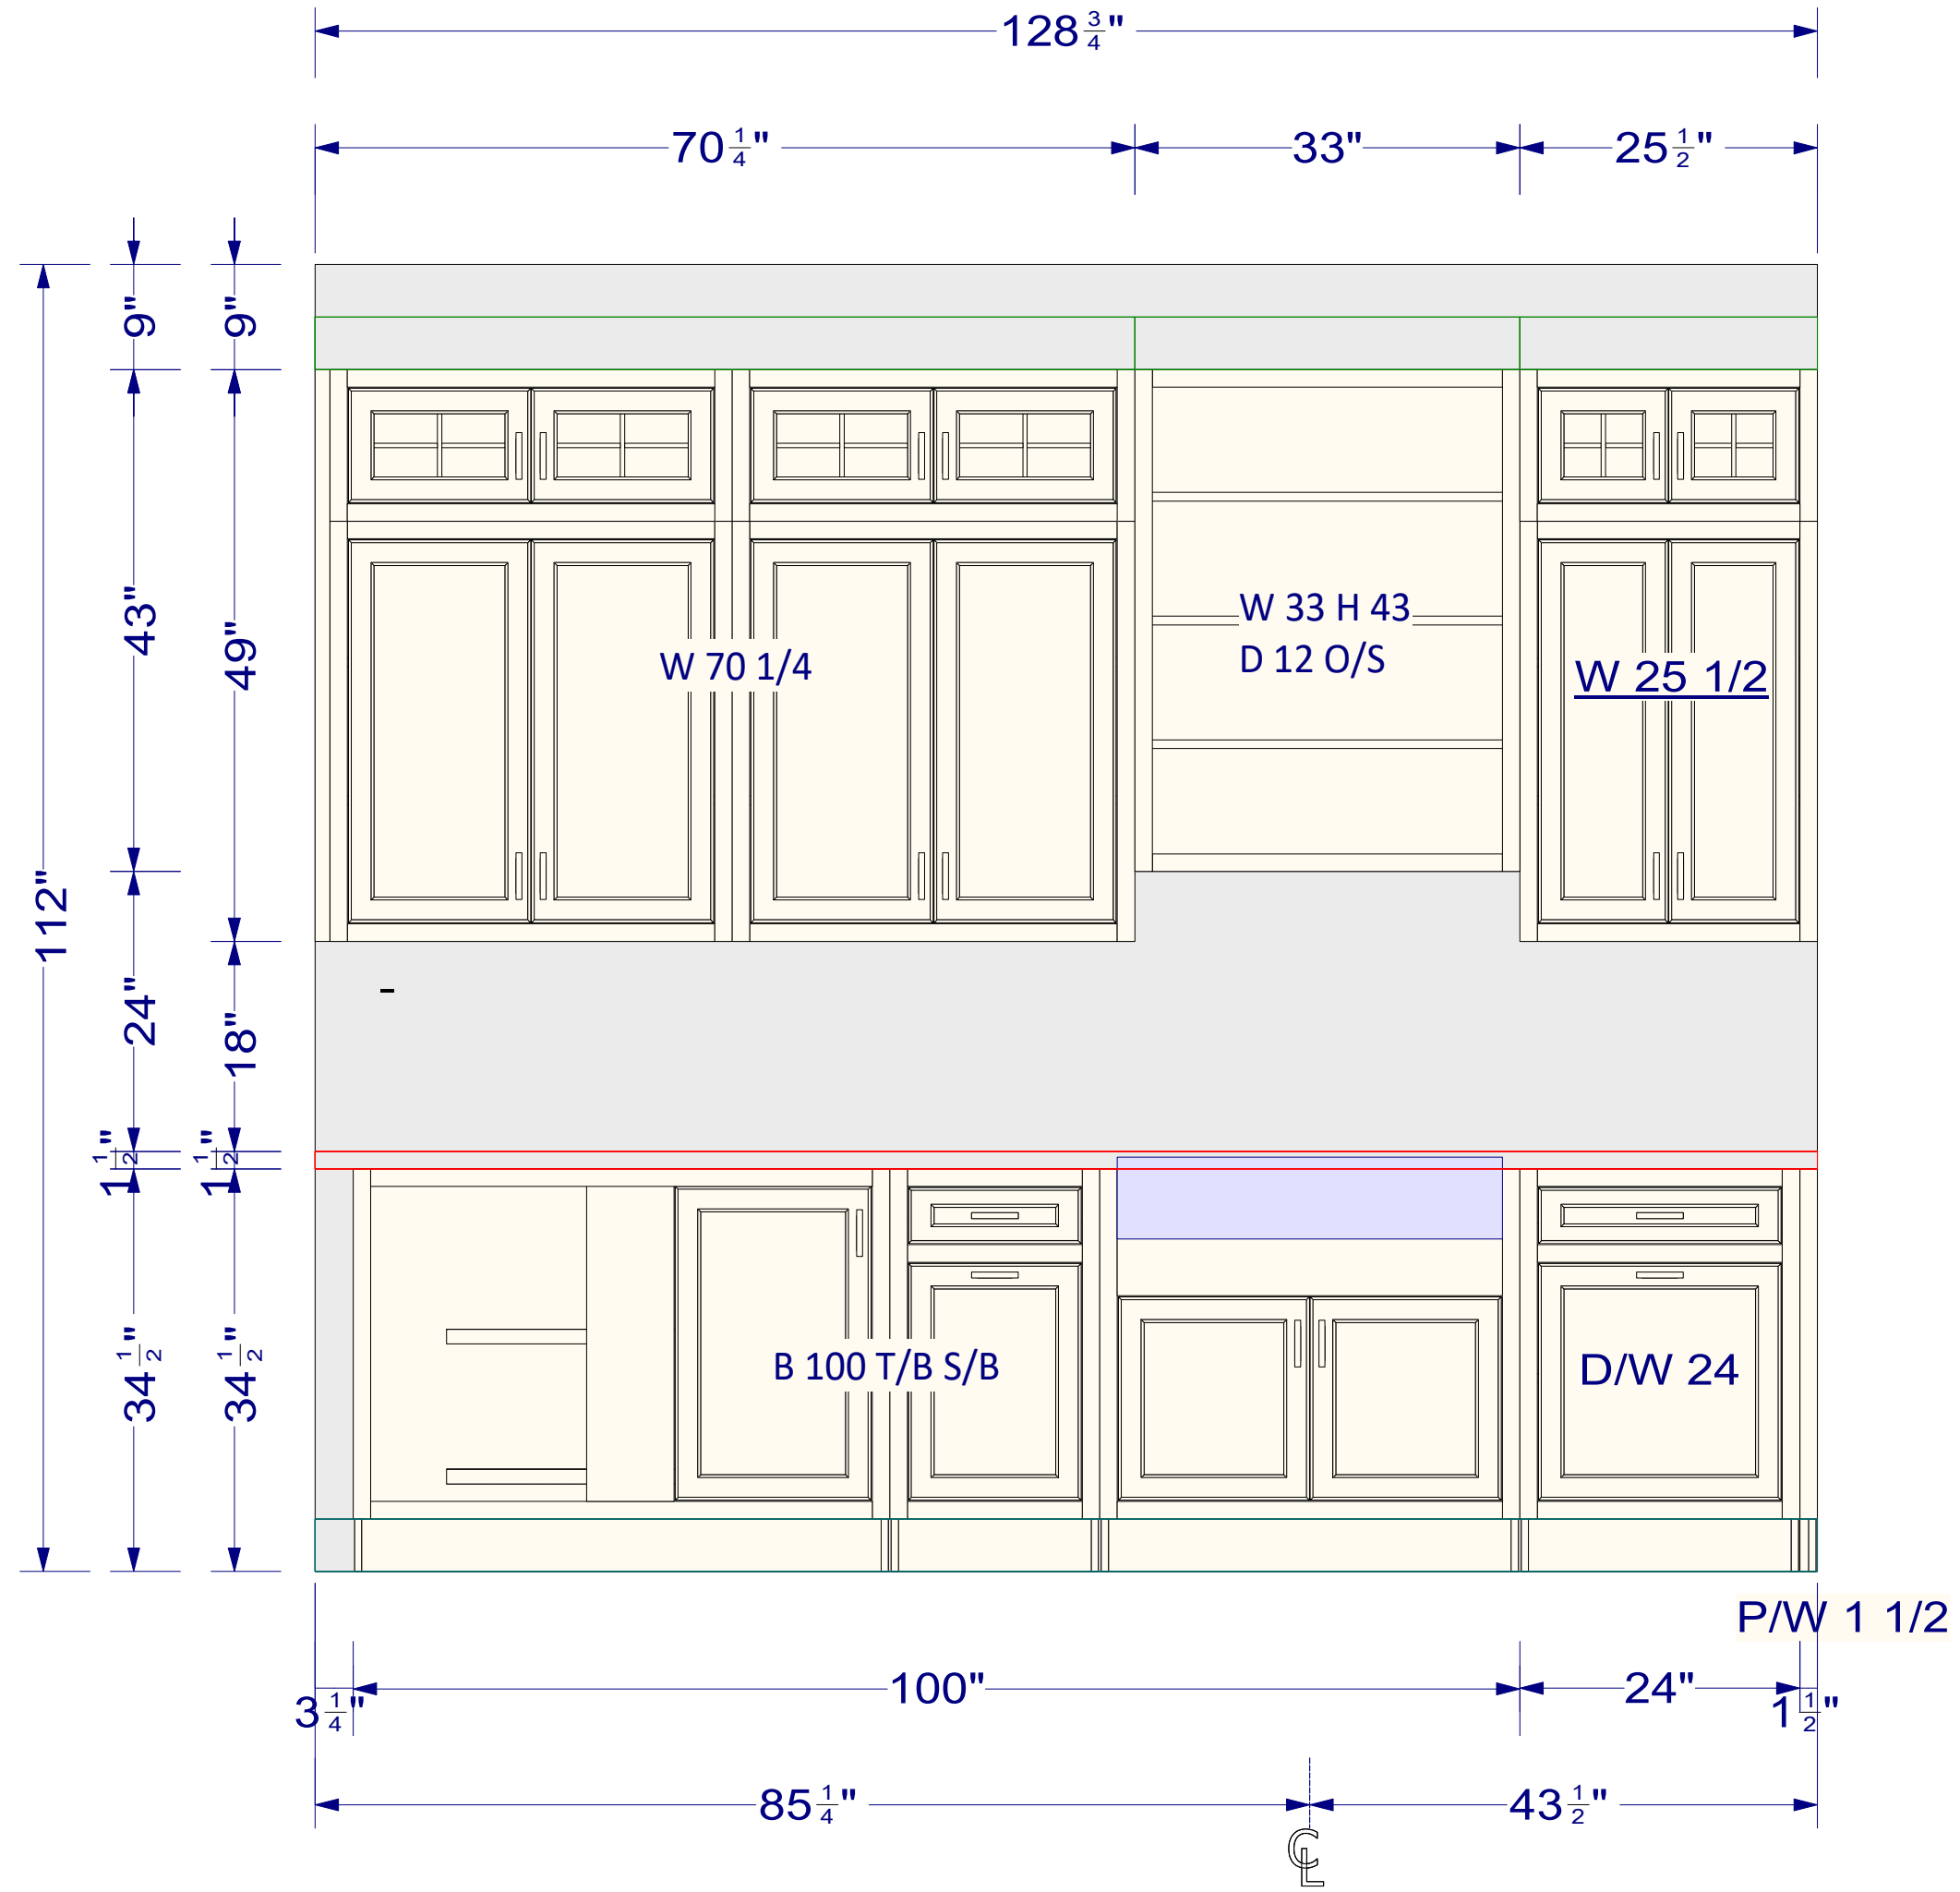

S10441

OVERALL HEIGHT - 112"  
FULL HEIGHT - 103"  
UPPER HEIGHT - 49"  
UPPER DEPTH - 14"

B 48 D 24

D/W 24

S/B 31

P/W 1 1/2