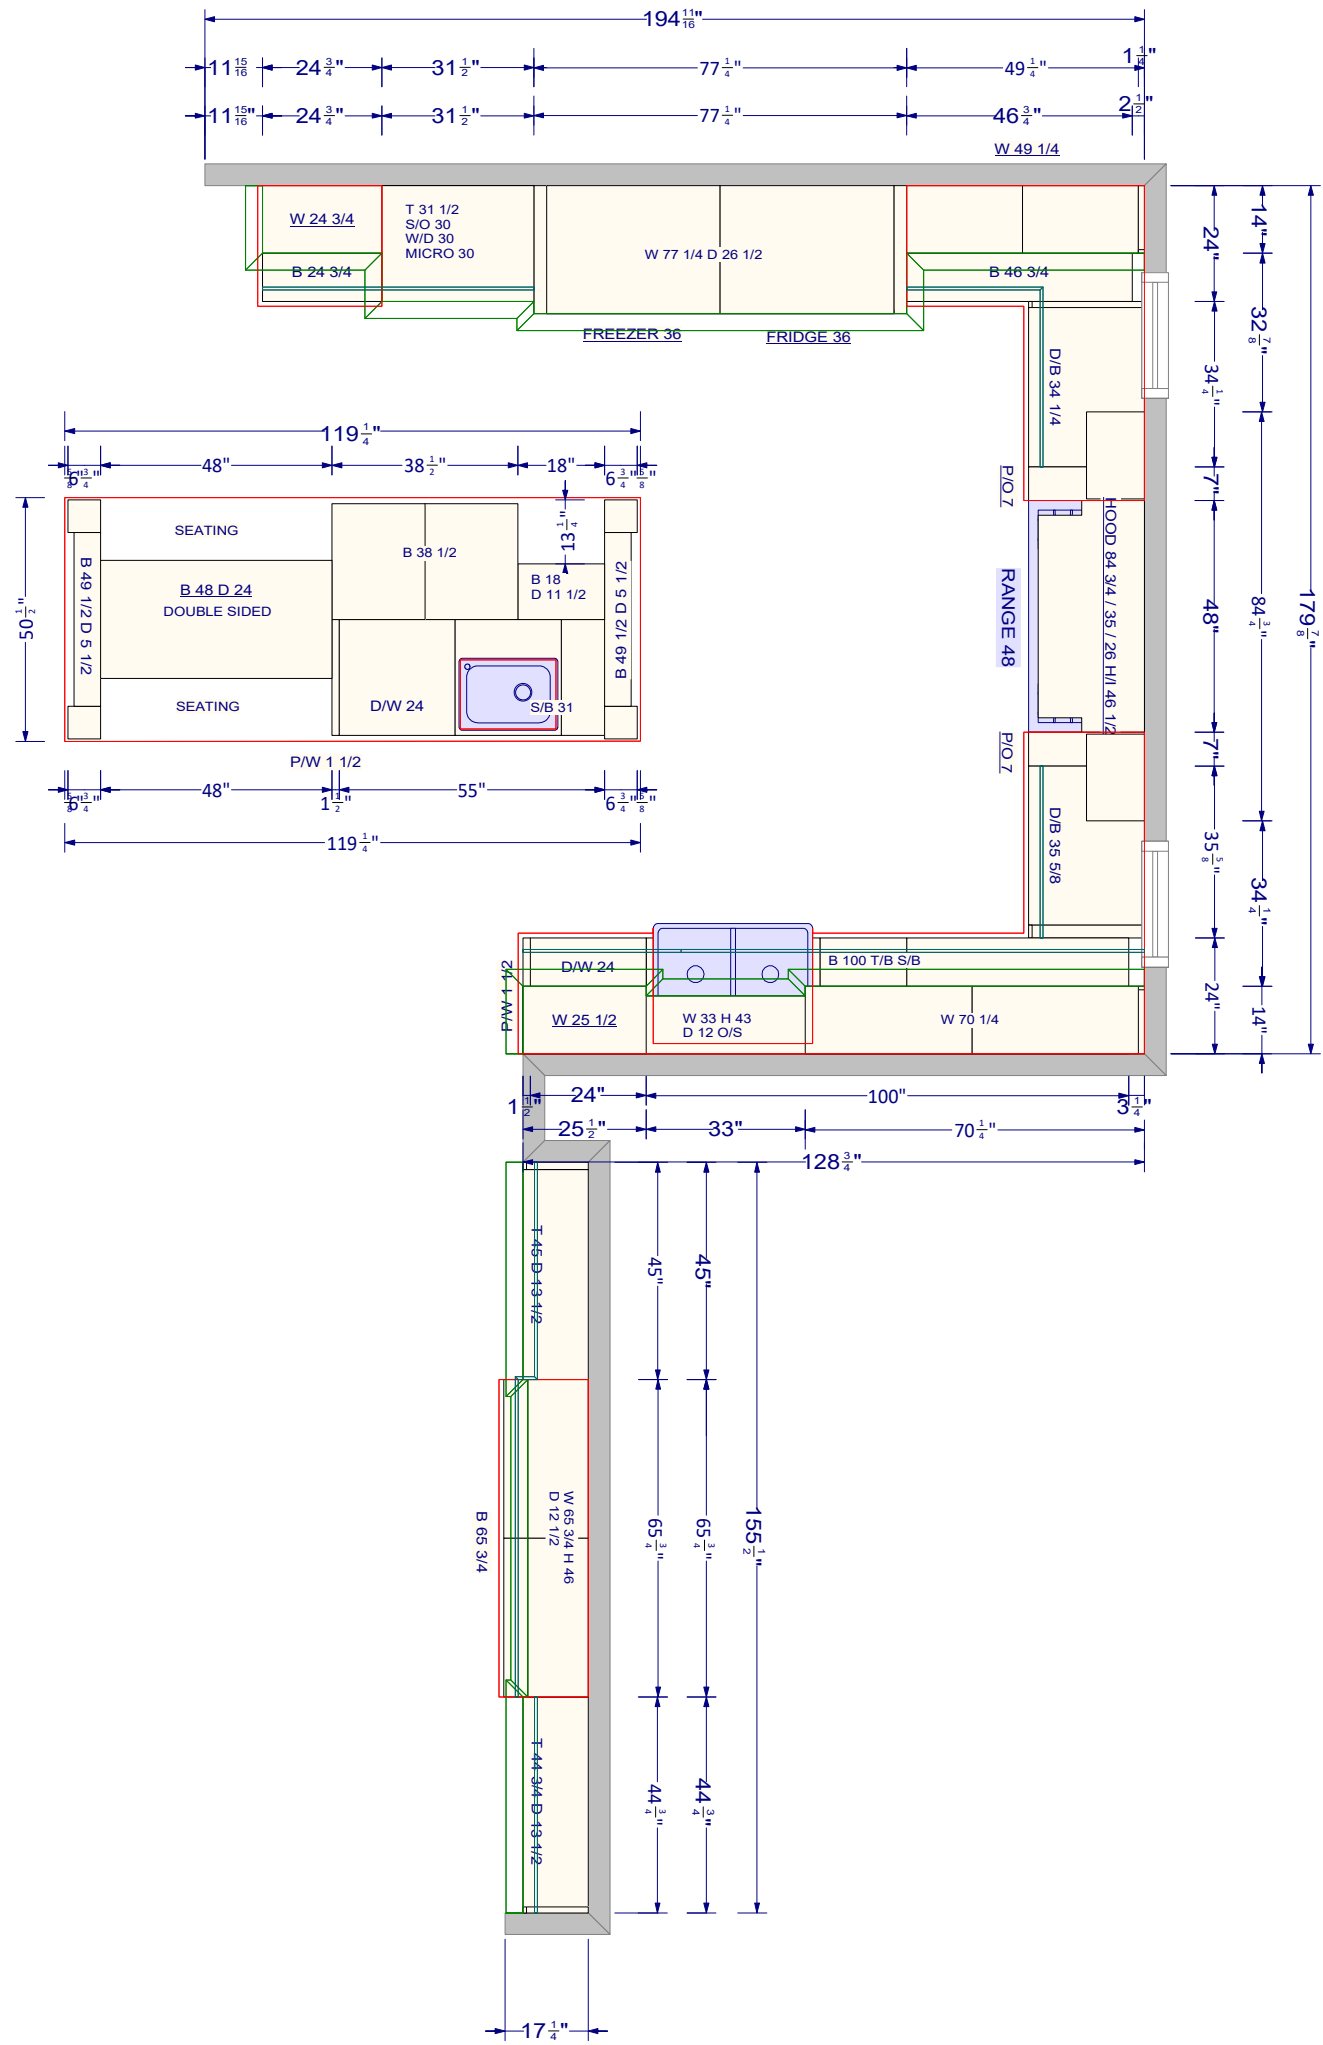

S10441

OVERALL HEIGHT - 112"  
FULL HEIGHT - 103"  
UPPER HEIGHT - 49"  
UPPER DEPTH - 14"

B 48 D 24

D/W 24

S/B 31

P/W 1 1/2