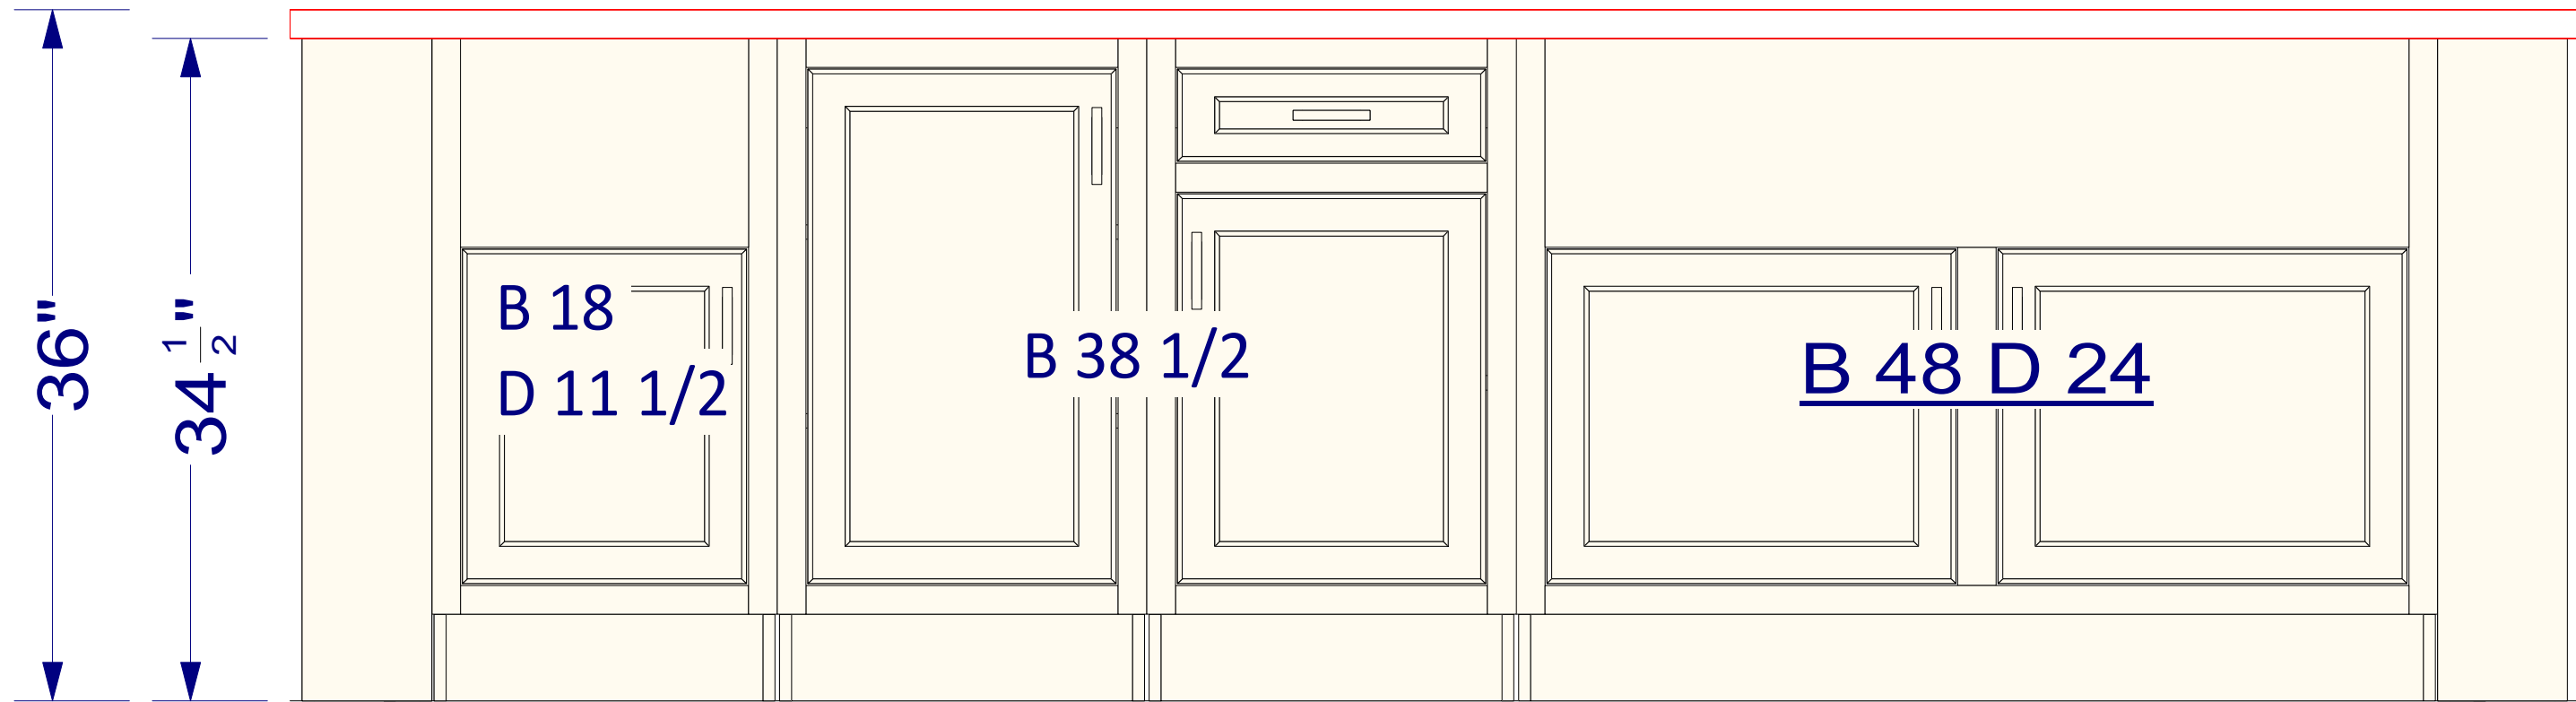

S10441

OVERALL HEIGHT - 112"  
FULL HEIGHT - 103"  
UPPER HEIGHT - 49"  
UPPER DEPTH - 14"

B 48 D 24

D/W 24

S/B 31

P/W 1 1/2