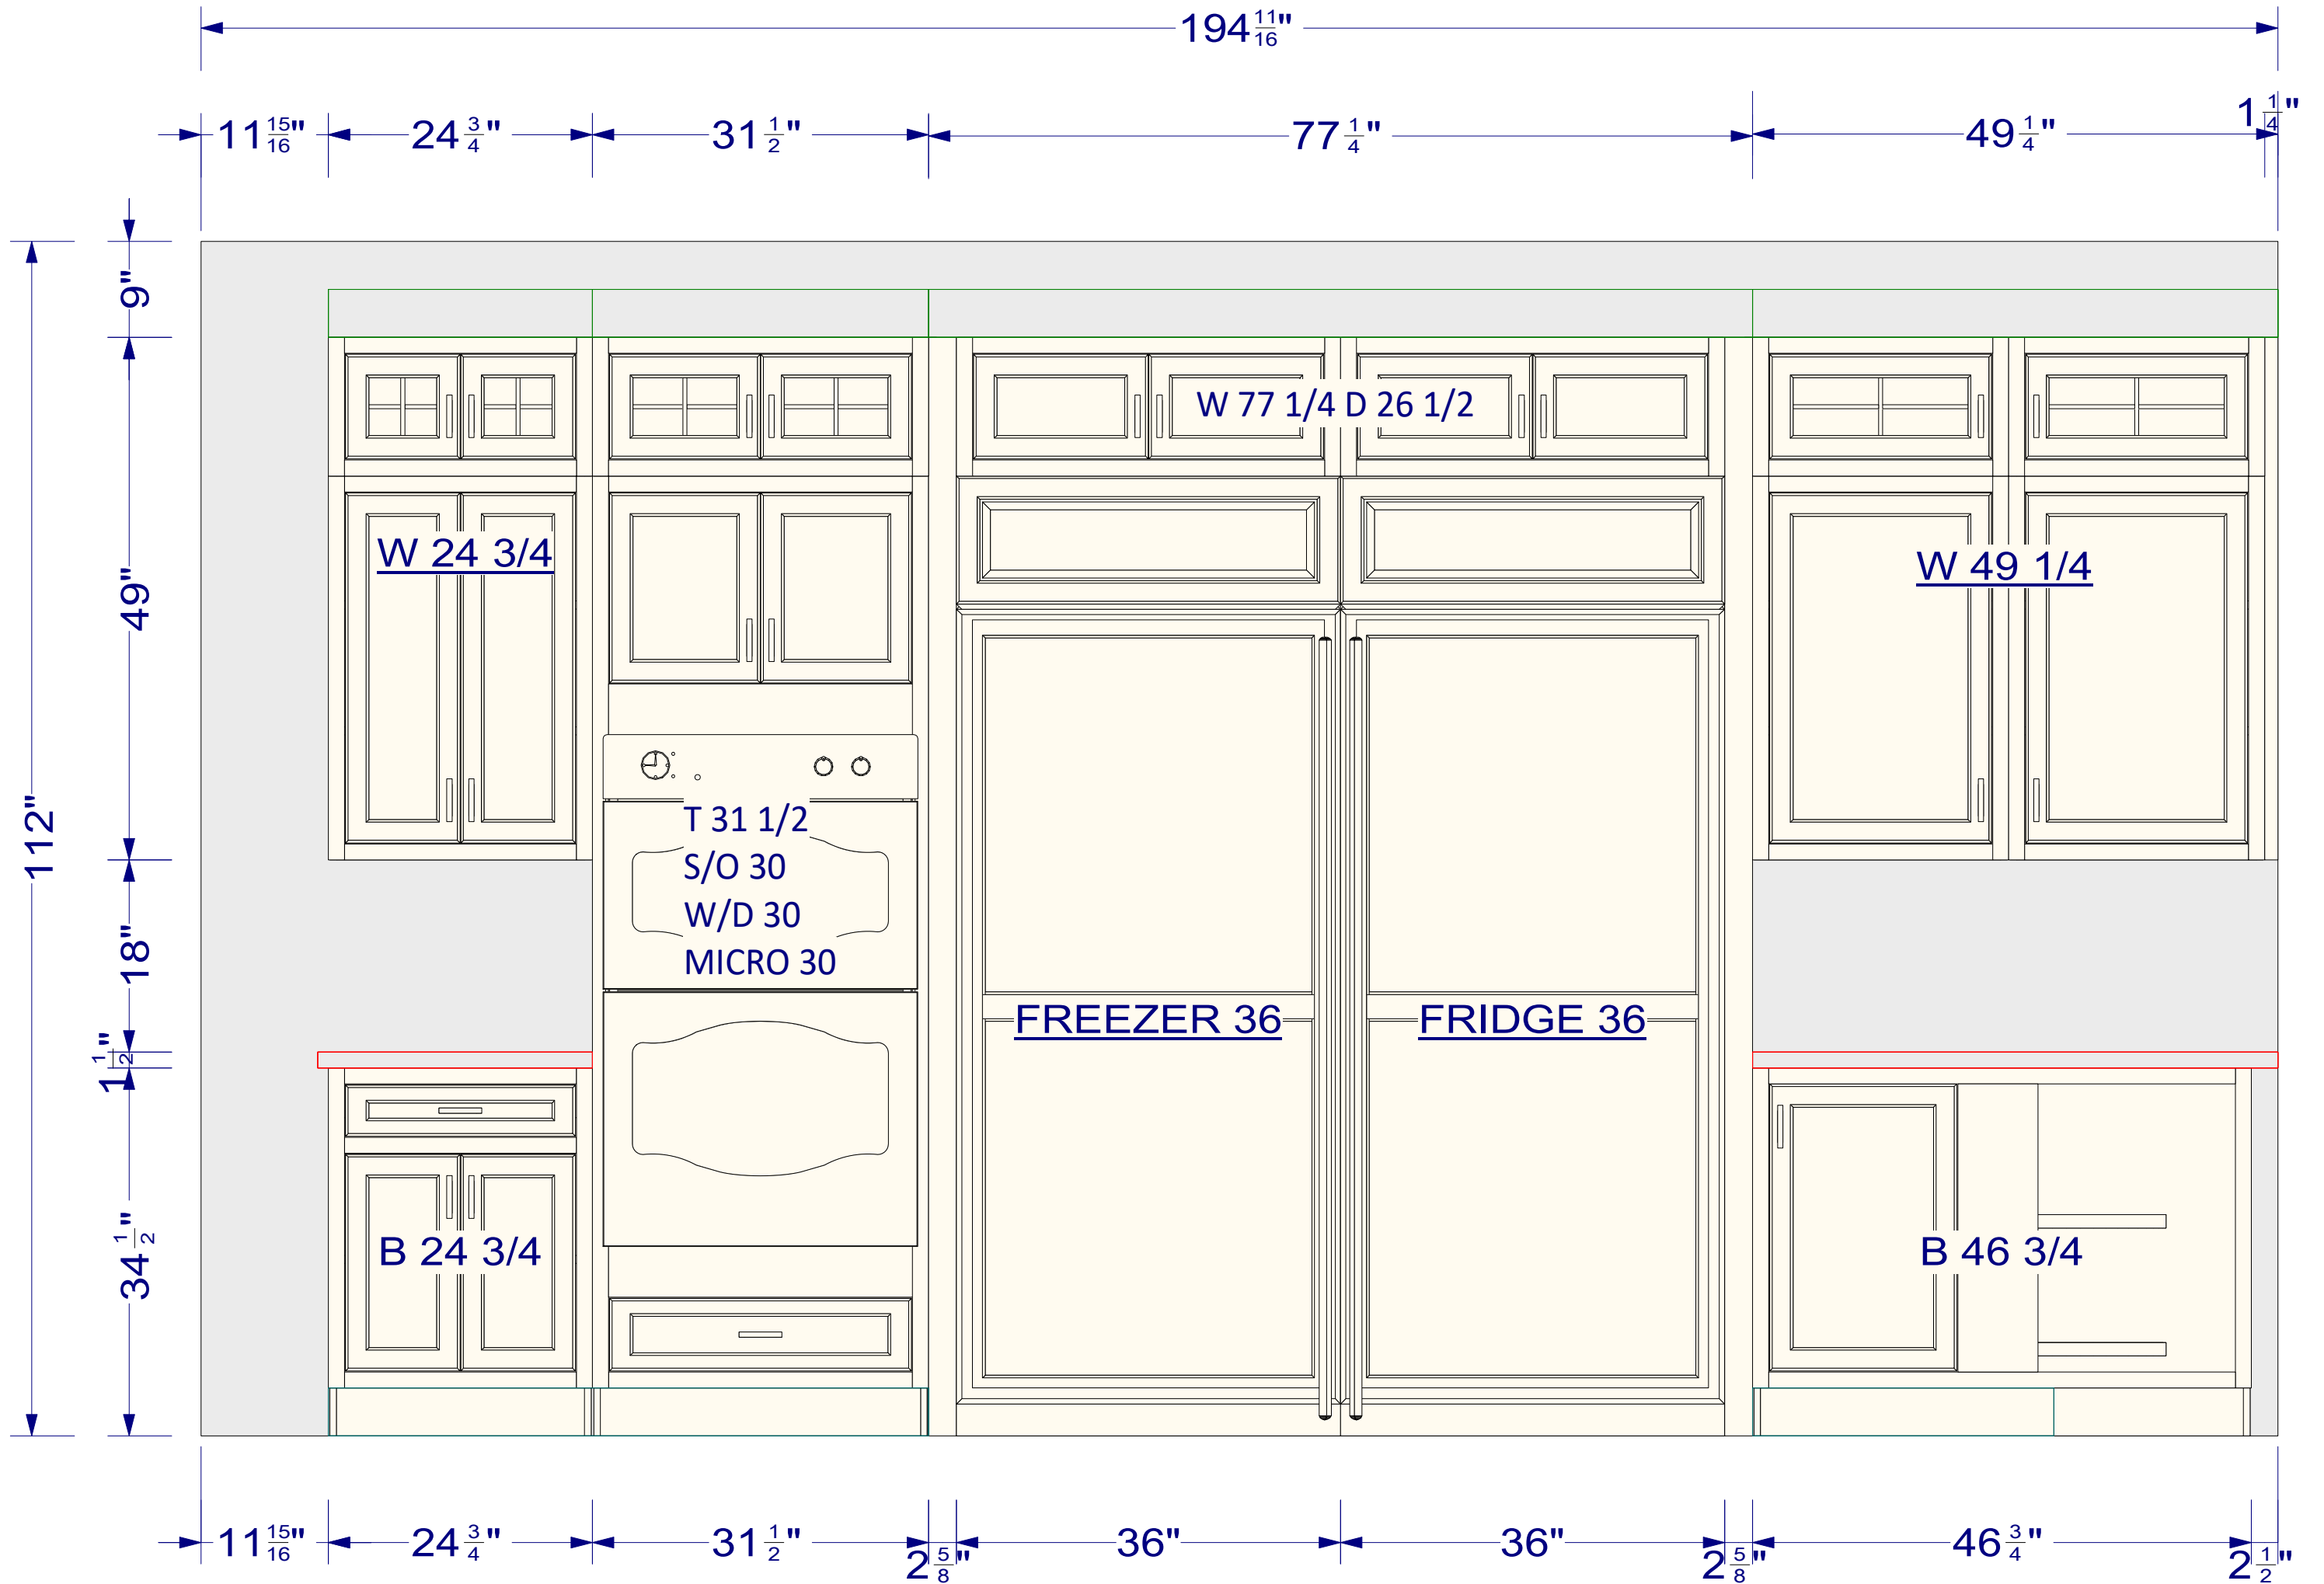

S10441

OVERALL HEIGHT - 112"  
FULL HEIGHT - 103"  
UPPER HEIGHT - 49"  
UPPER DEPTH - 14"

B 48 D 24

D/W 24

S/B 31

P/W 1 1/2