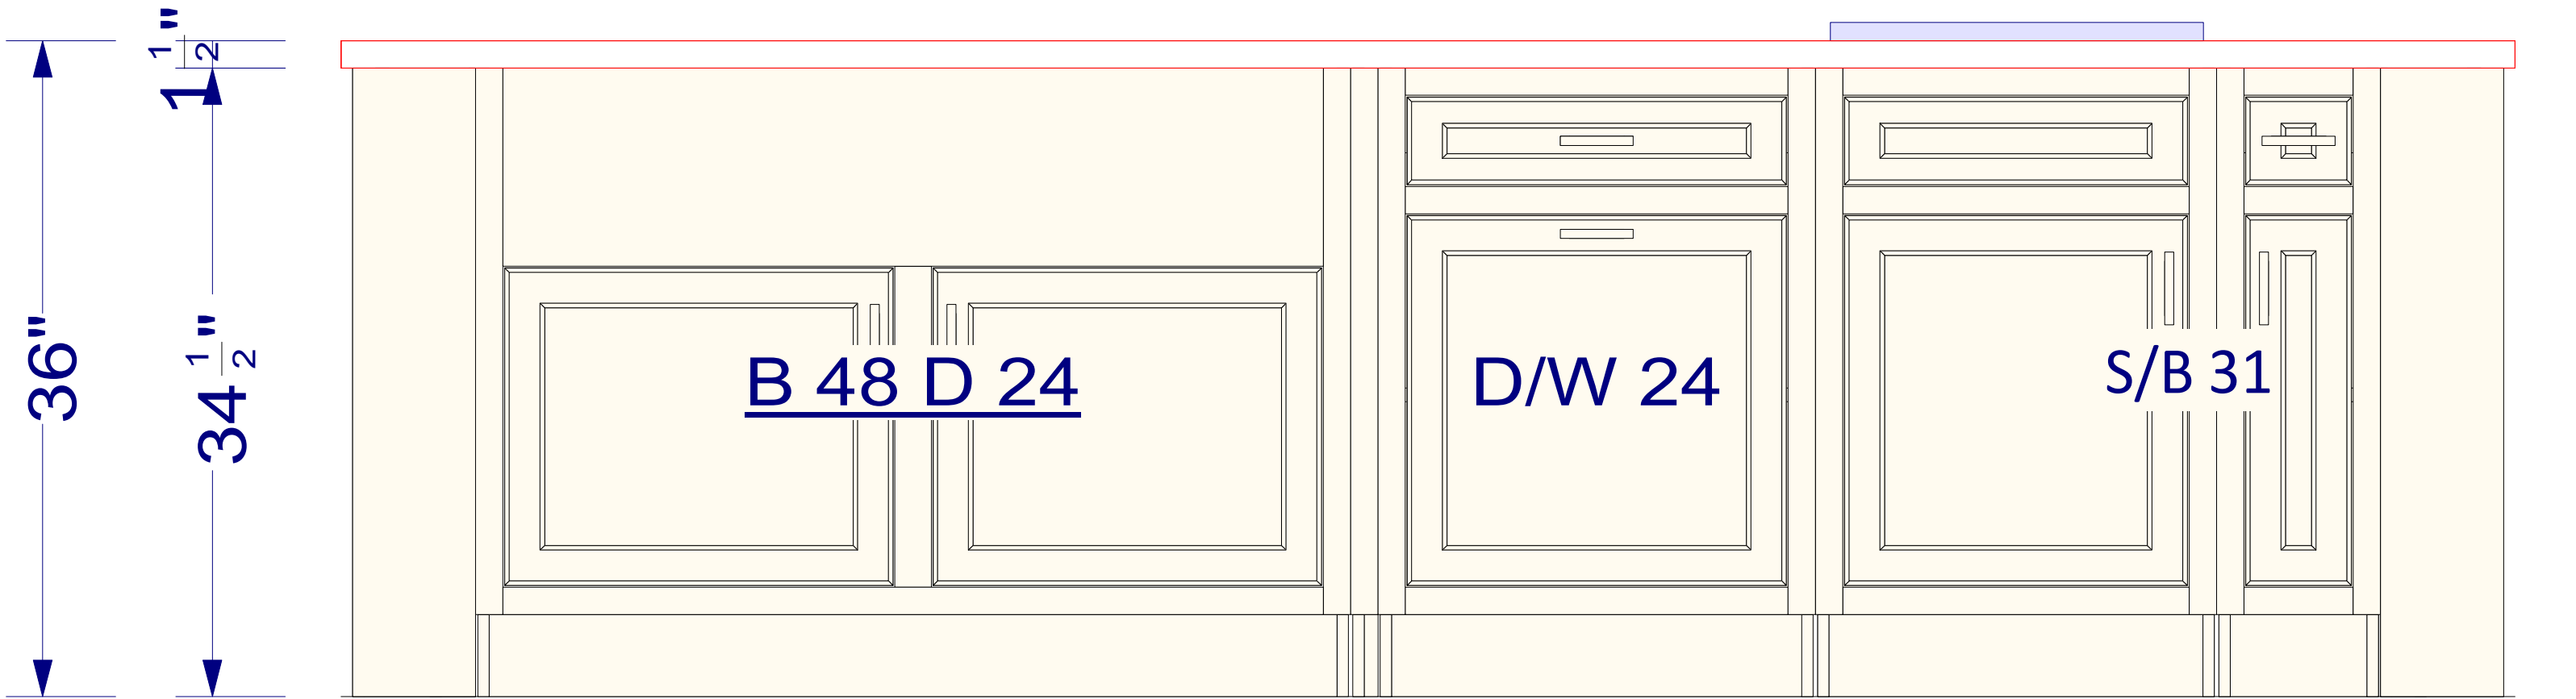

S10441

OVERALL HEIGHT - 112"  
FULL HEIGHT - 103"  
UPPER HEIGHT - 49"  
UPPER DEPTH - 14"

B 48 D 24

D/W 24

S/B 31

P/W 1 1/2