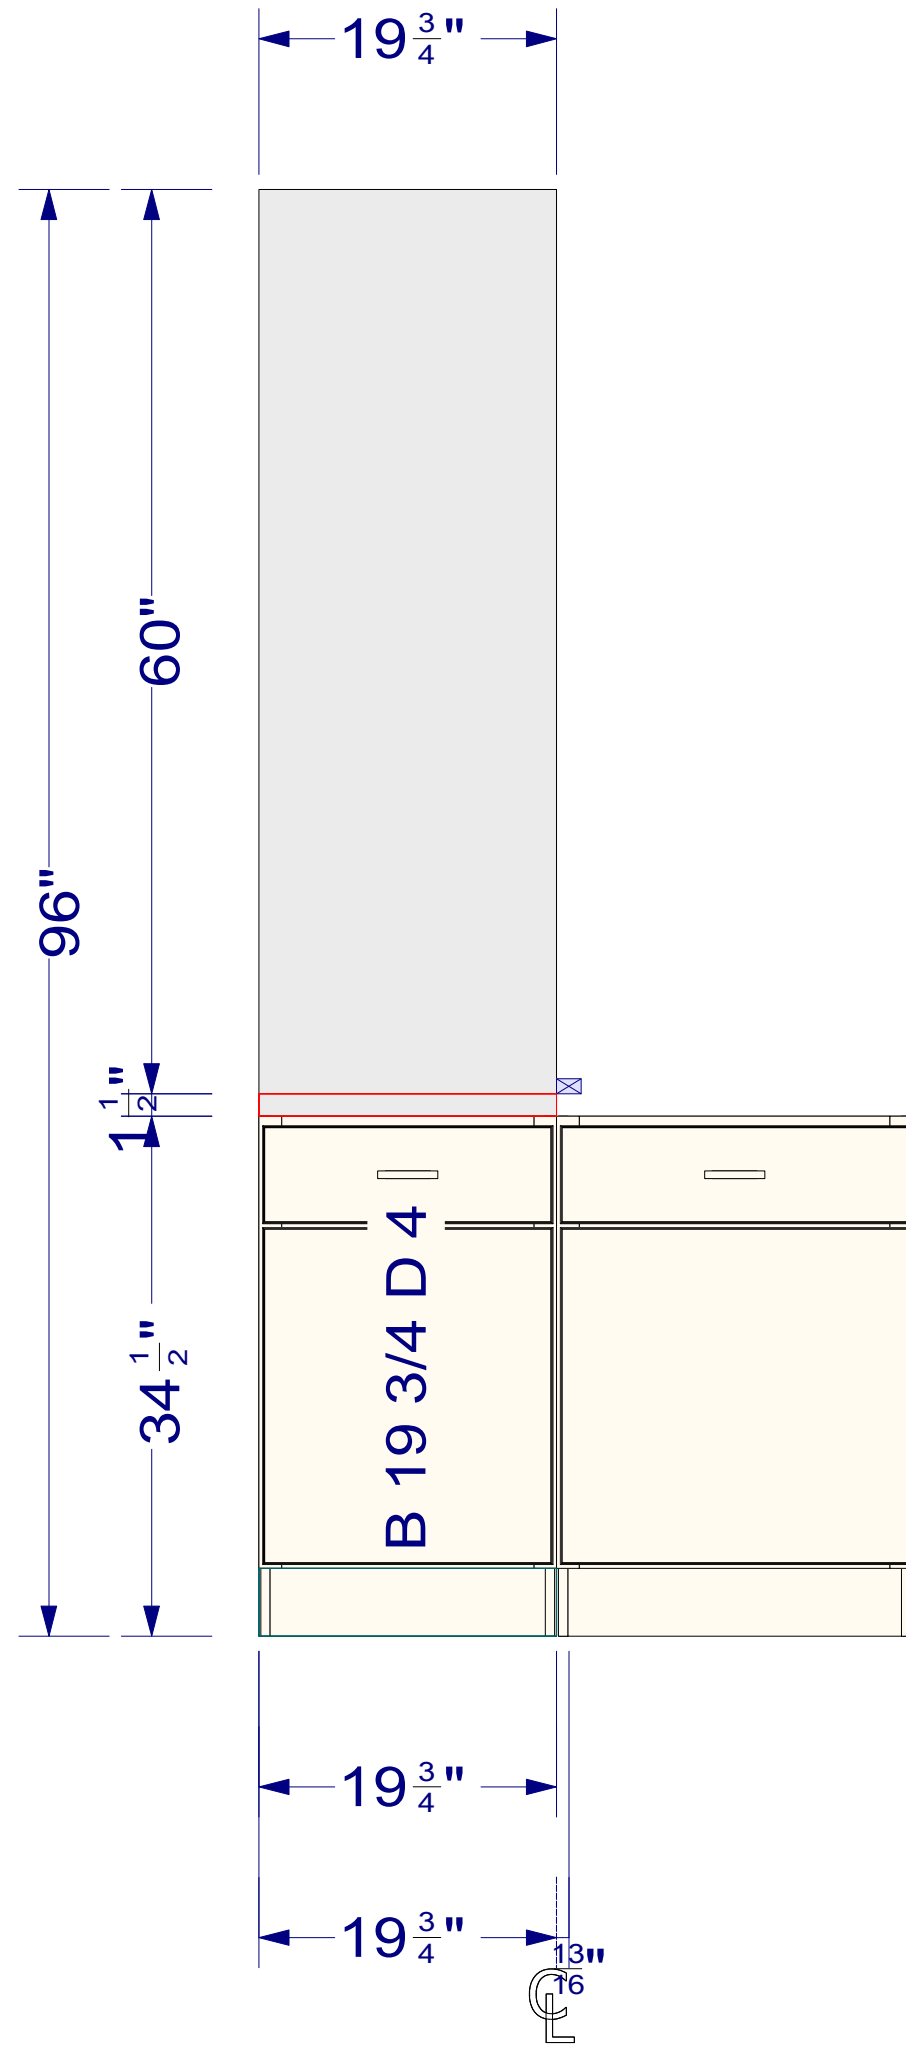

S10447

OVERALL HEIGHT - 96"  
 FULL HEIGHT - 74"  
 UPPER HEIGHT -  
 UPPER DEPTH -

I