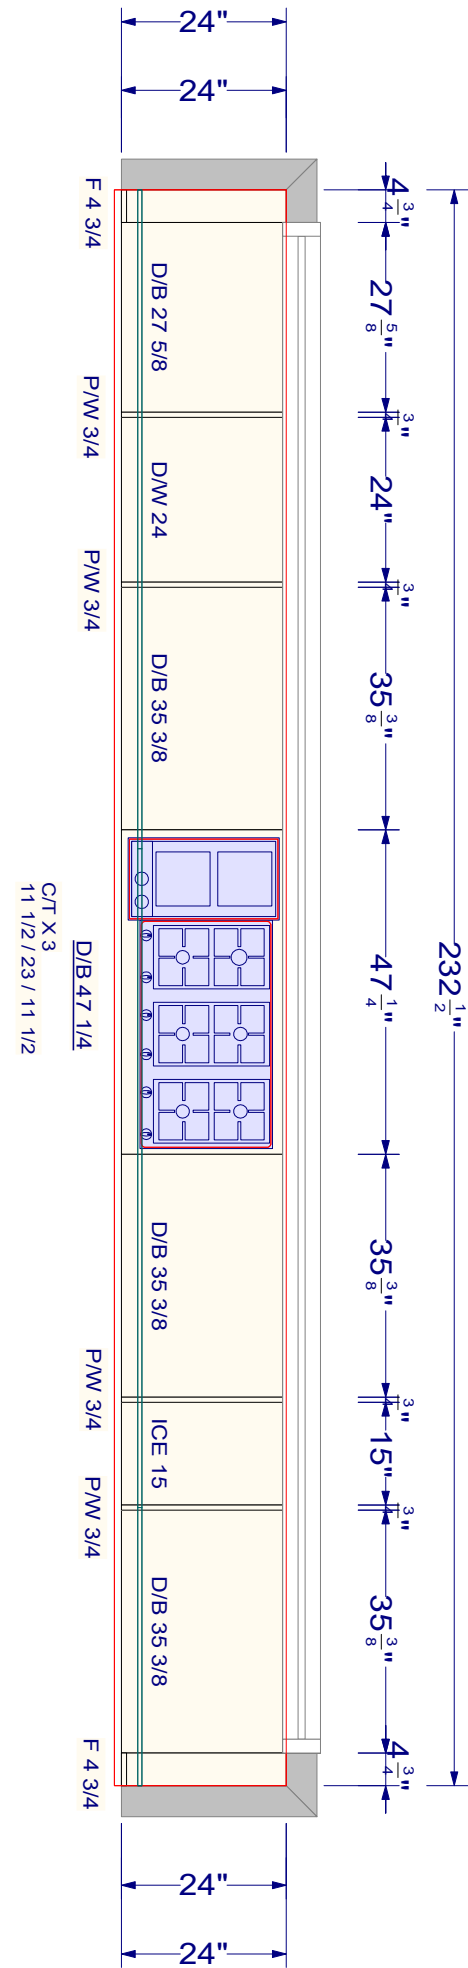

S10447

OVERALL HEIGHT - 96"  
 FULL HEIGHT - 74"  
 UPPER HEIGHT -  
 UPPER DEPTH -

I