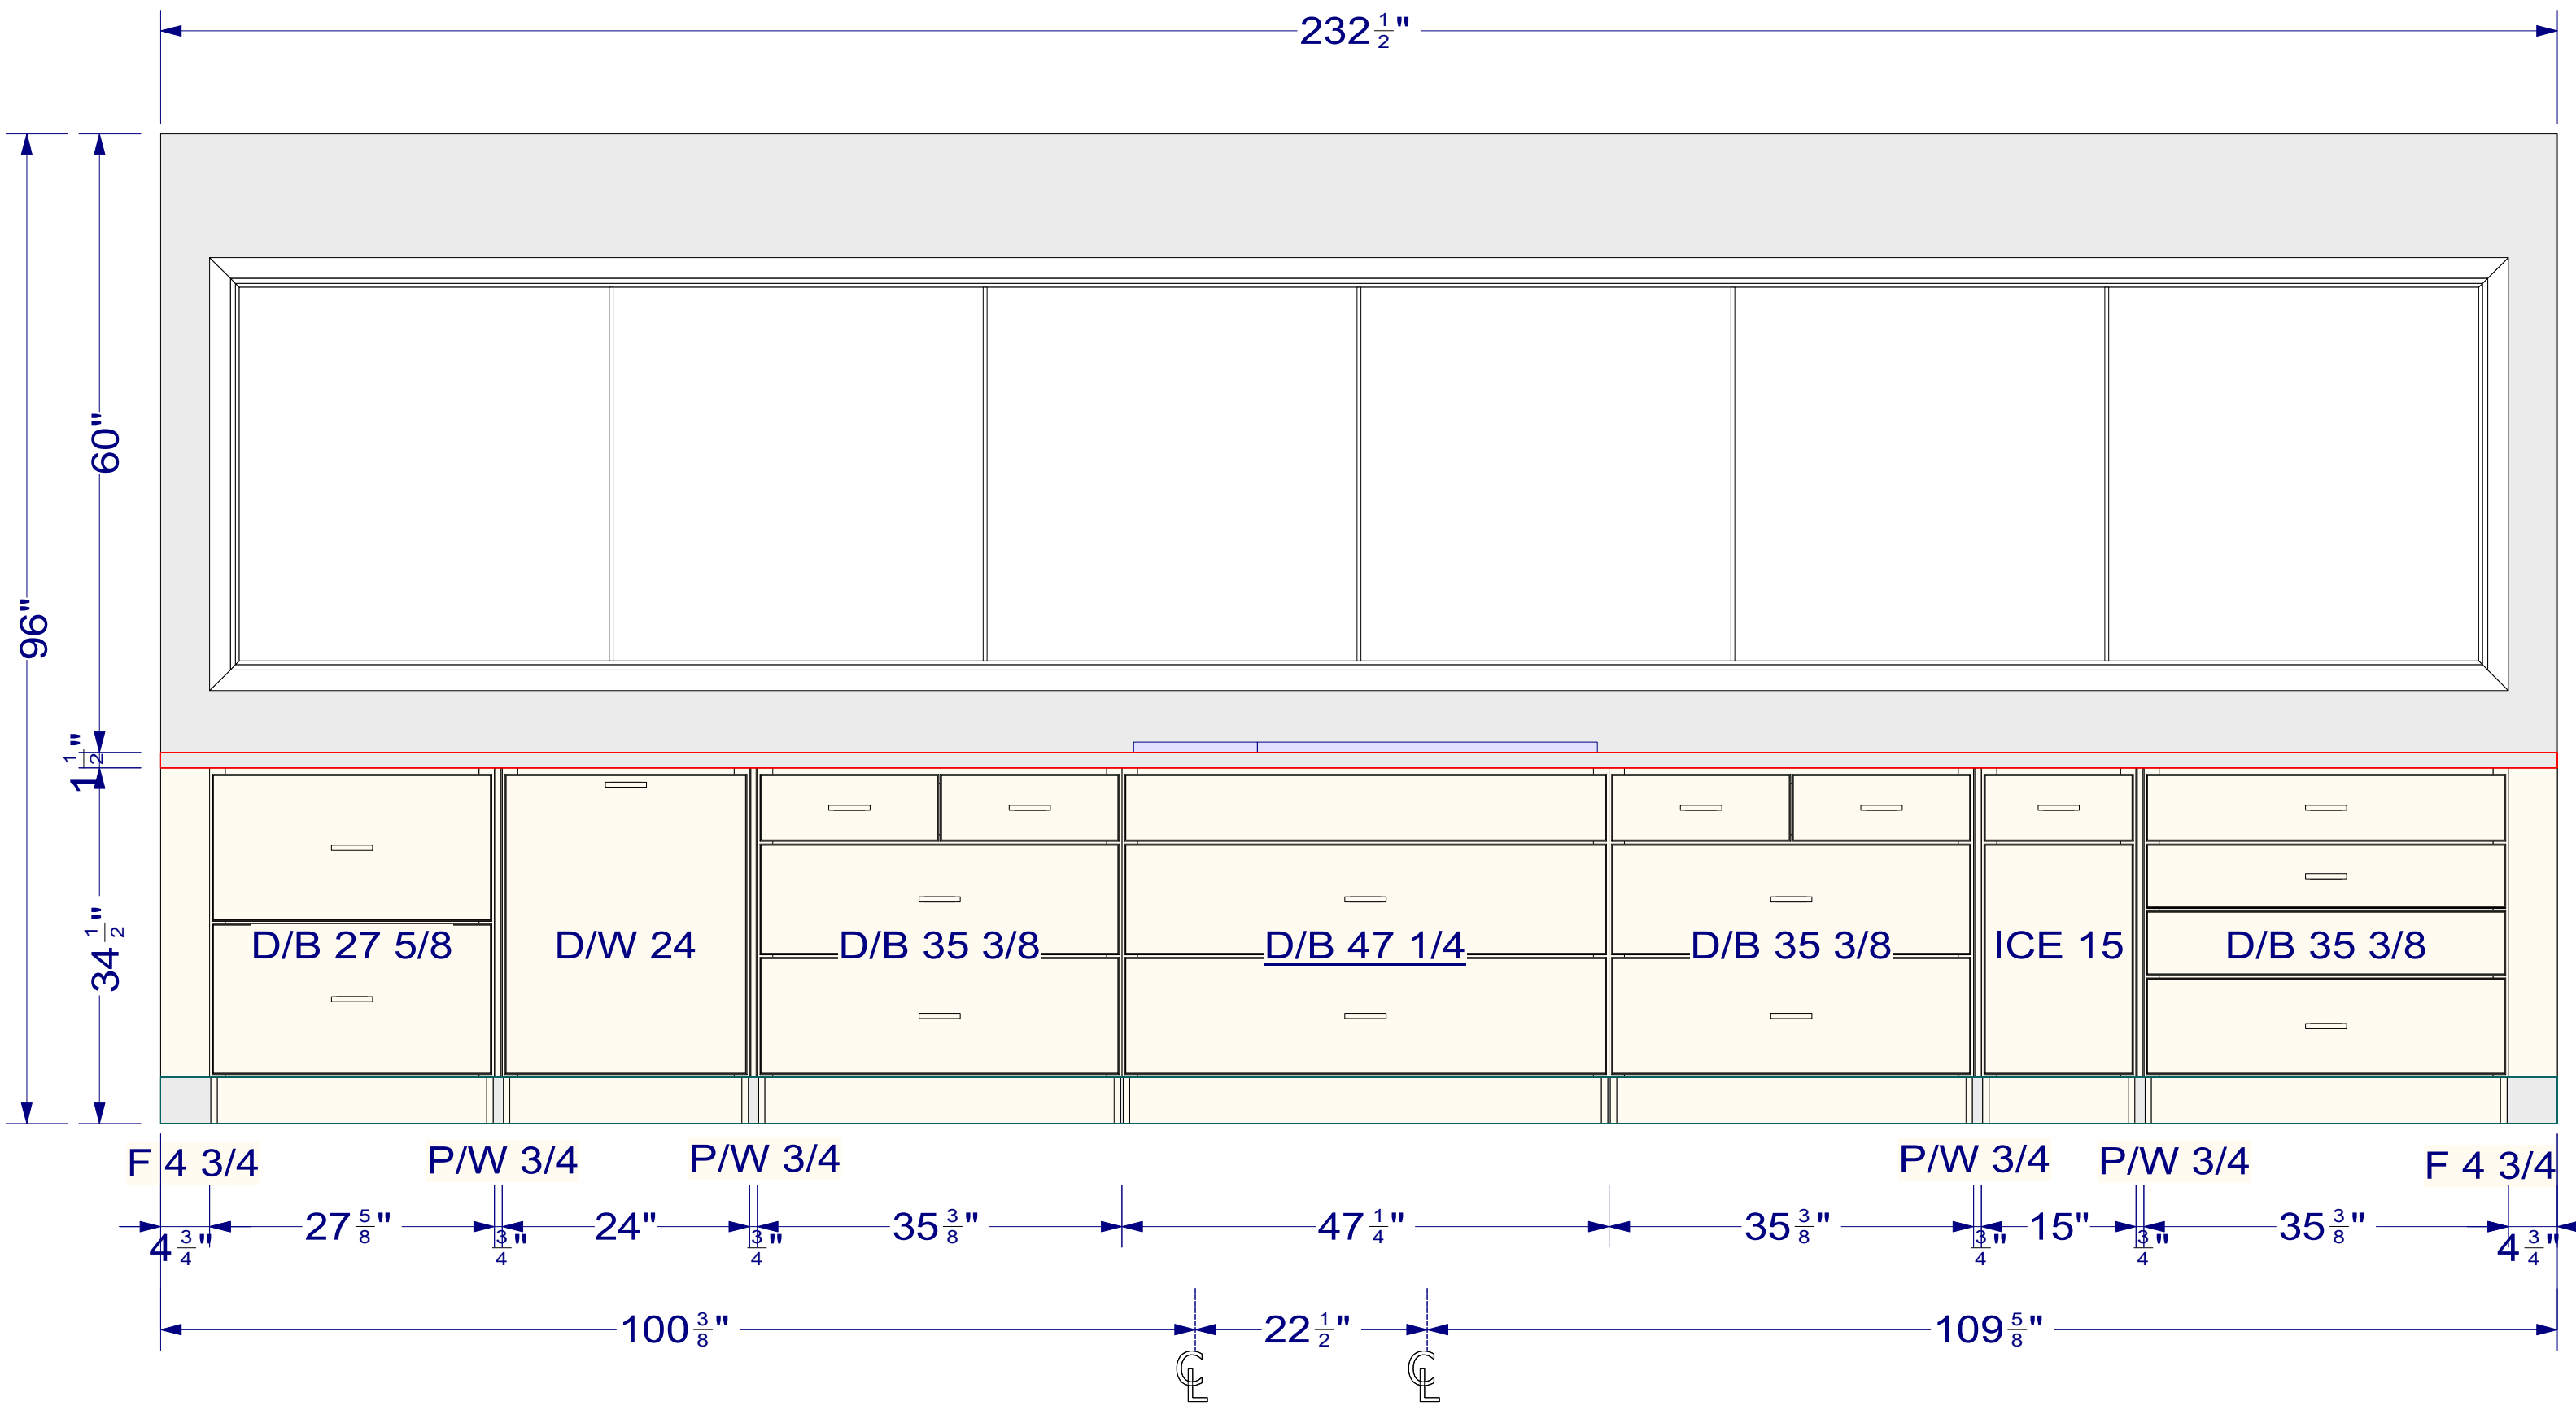

S10447

OVERALL HEIGHT - 96"  
 FULL HEIGHT - 74"  
 UPPER HEIGHT -  
 UPPER DEPTH -

I