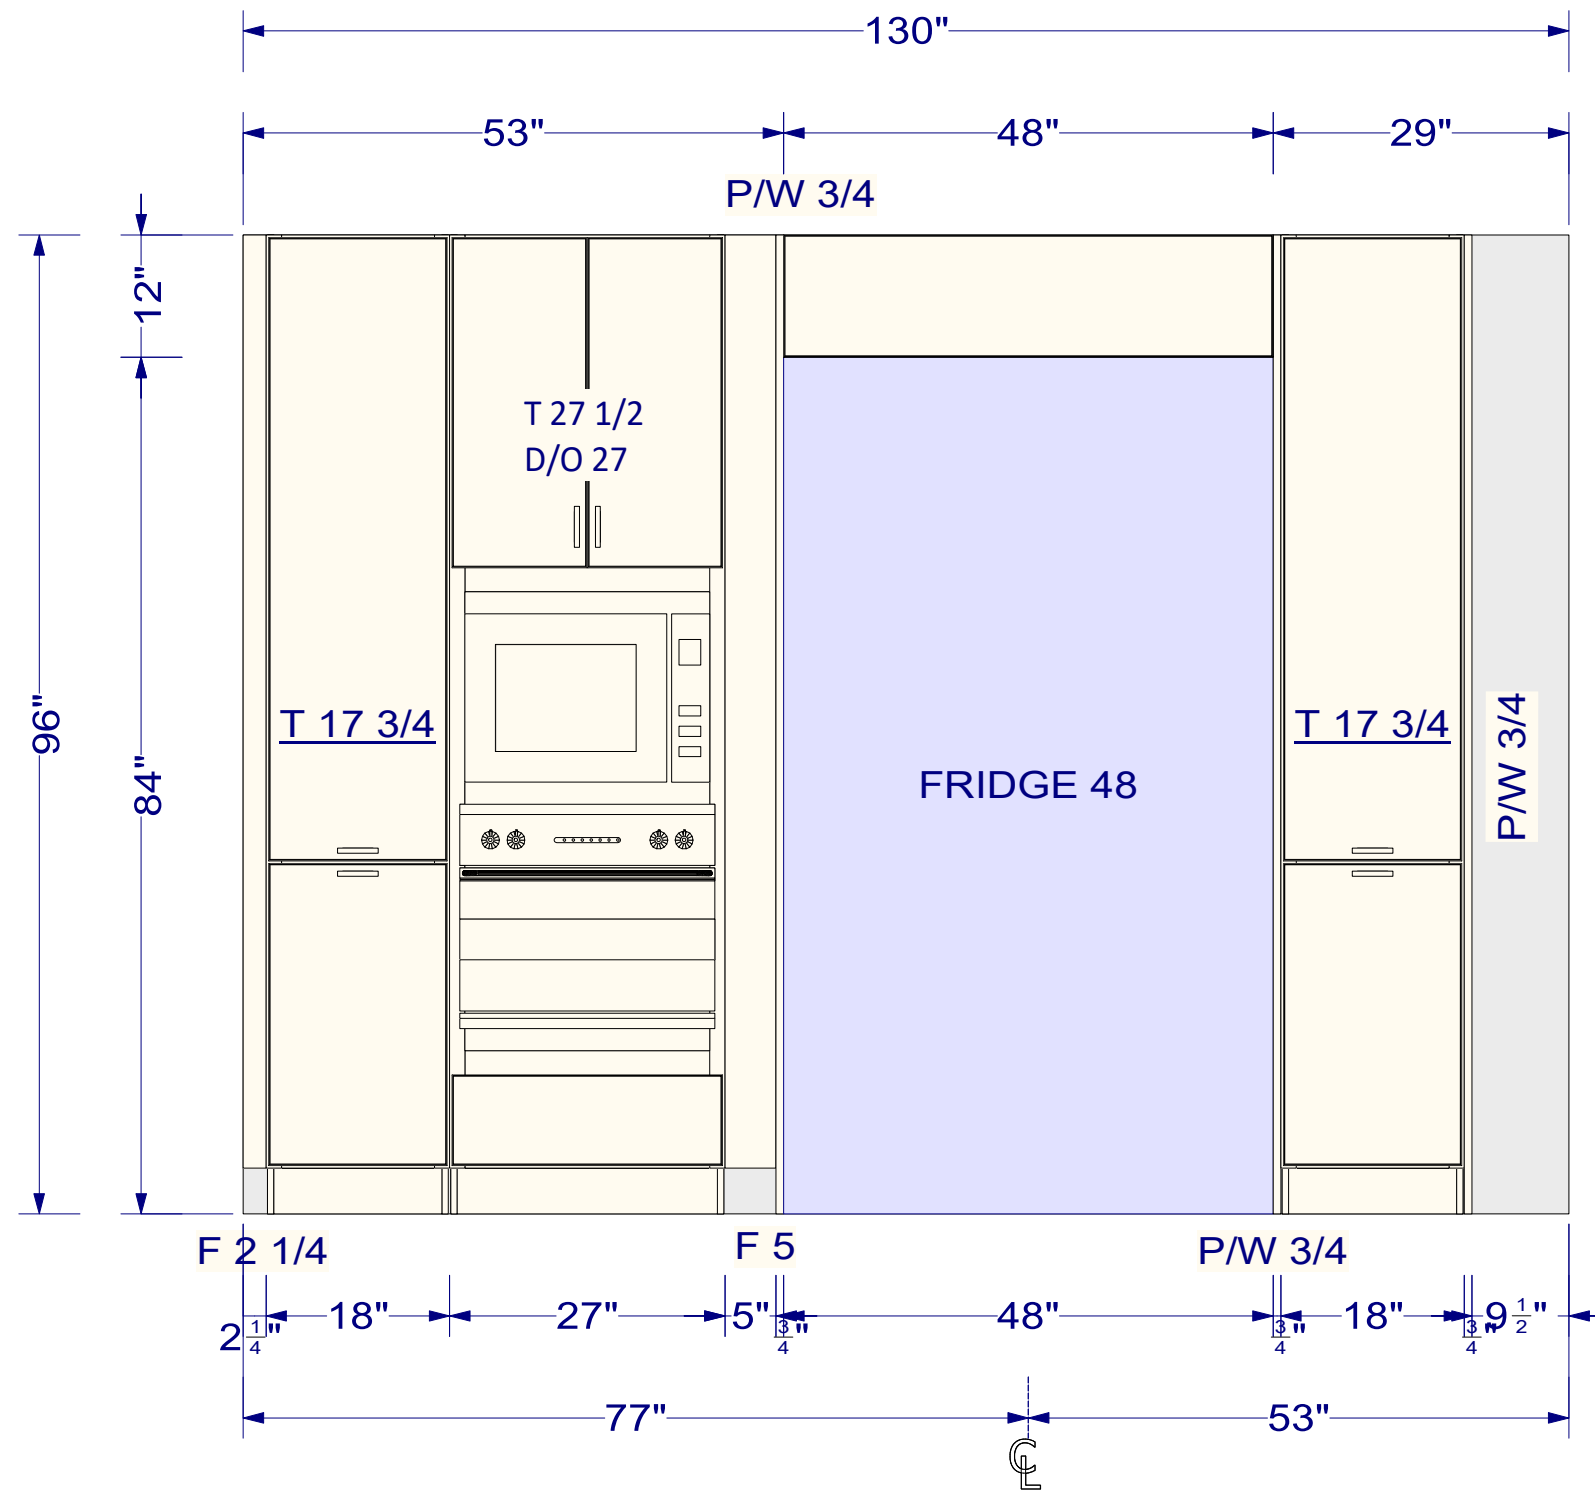

S10447

OVERALL HEIGHT - 96"  
 FULL HEIGHT - 74"  
 UPPER HEIGHT -  
 UPPER DEPTH -

I